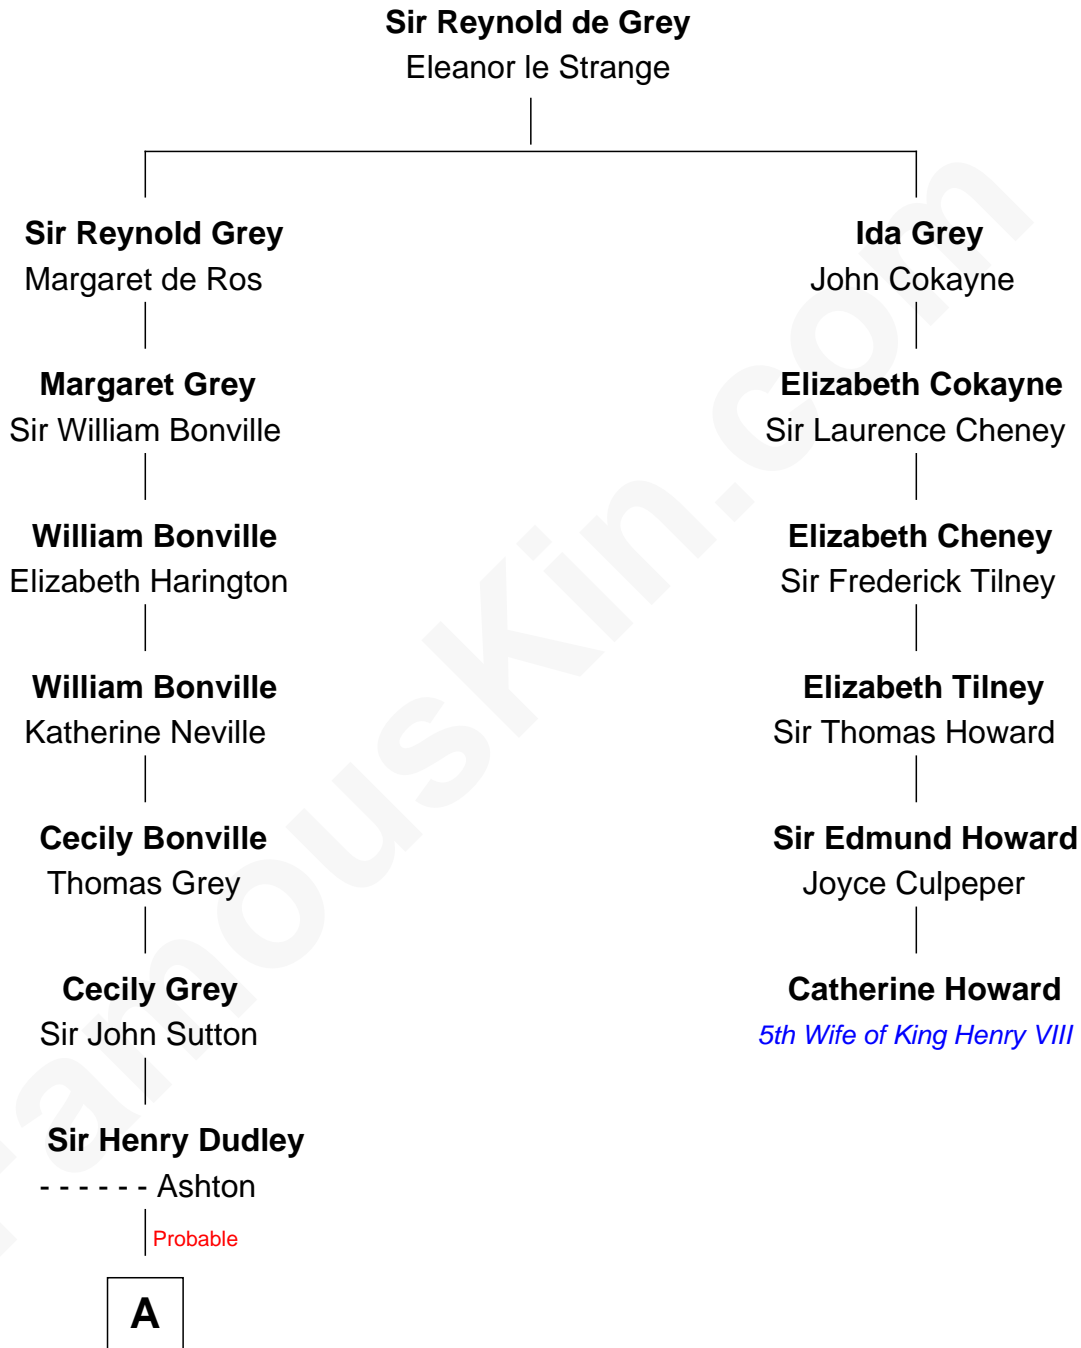

FamousKin.com Relationship Chart of

Alan Ladd
Movie Actor

5th cousin 14 times removed of

Catherine Howard
5th Wife of King Henry VIII

B

Oscar F. Ladd
Julia Henrietta Meigs

Alan Harwood Ladd
Selina Raleigh

Alan Ladd
Movie Actor

FamousKin.com