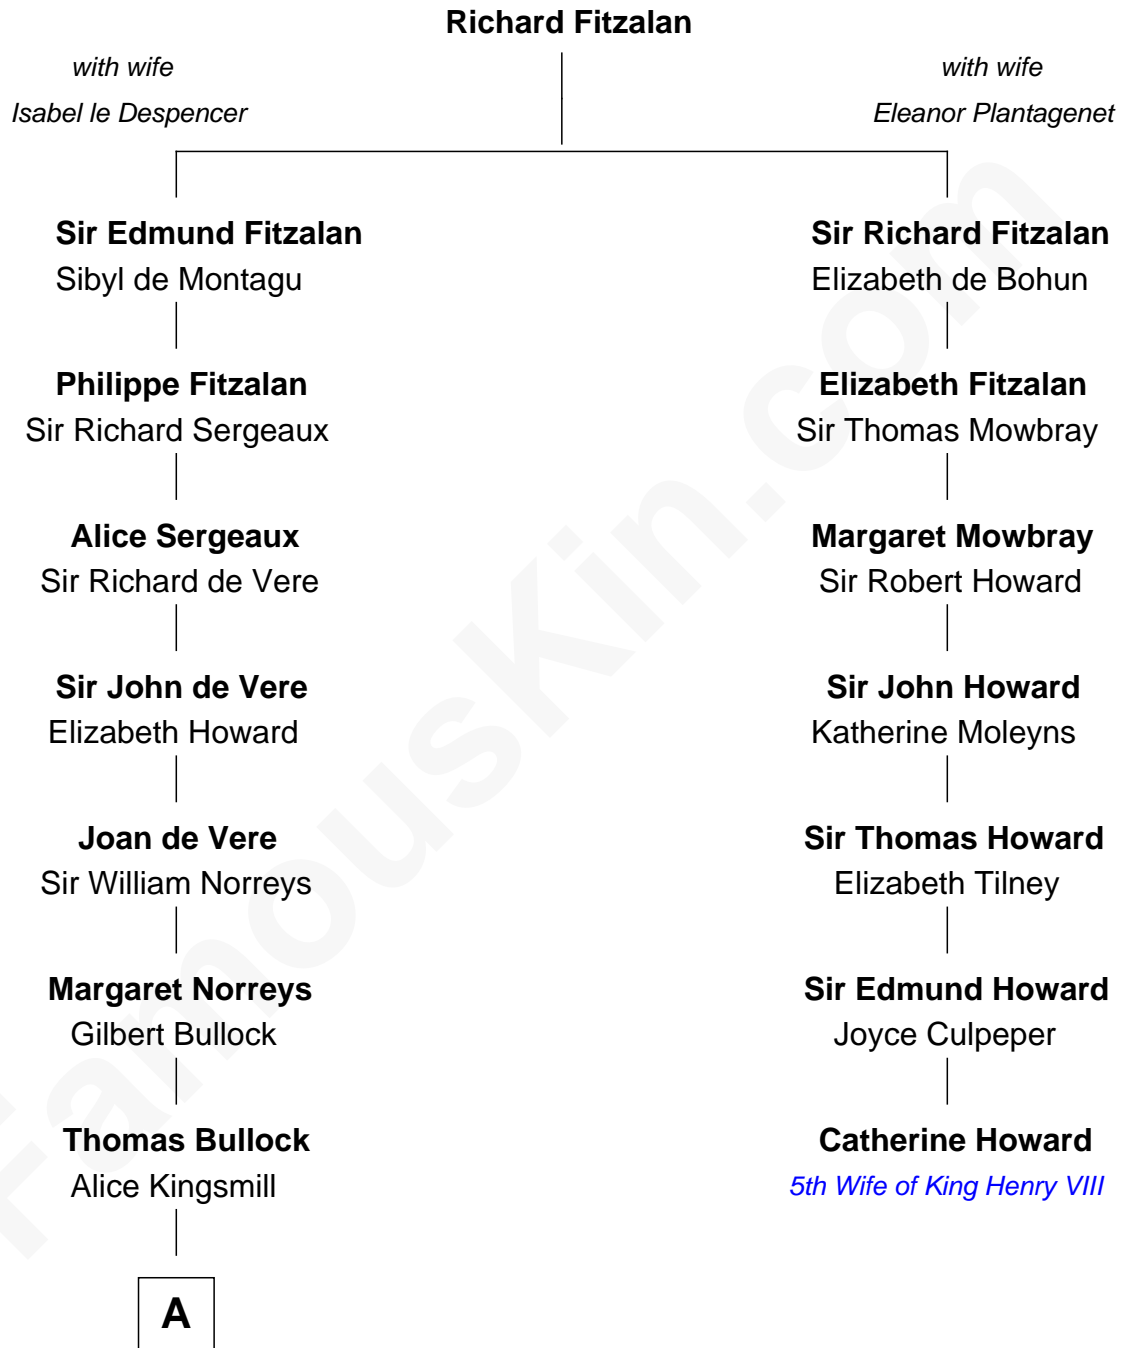

# FamousKin.com Relationship Chart of

**Alan Ladd**  
*Movie Actor*

6th cousin 12 times removed of

**Catherine Howard**  
*5th Wife of King Henry VIII*

**B**

—  
**Alan Harwood Ladd**

Selina Raleigh

—  
**Alan Ladd**

*Movie Actor*

FamousKin.com