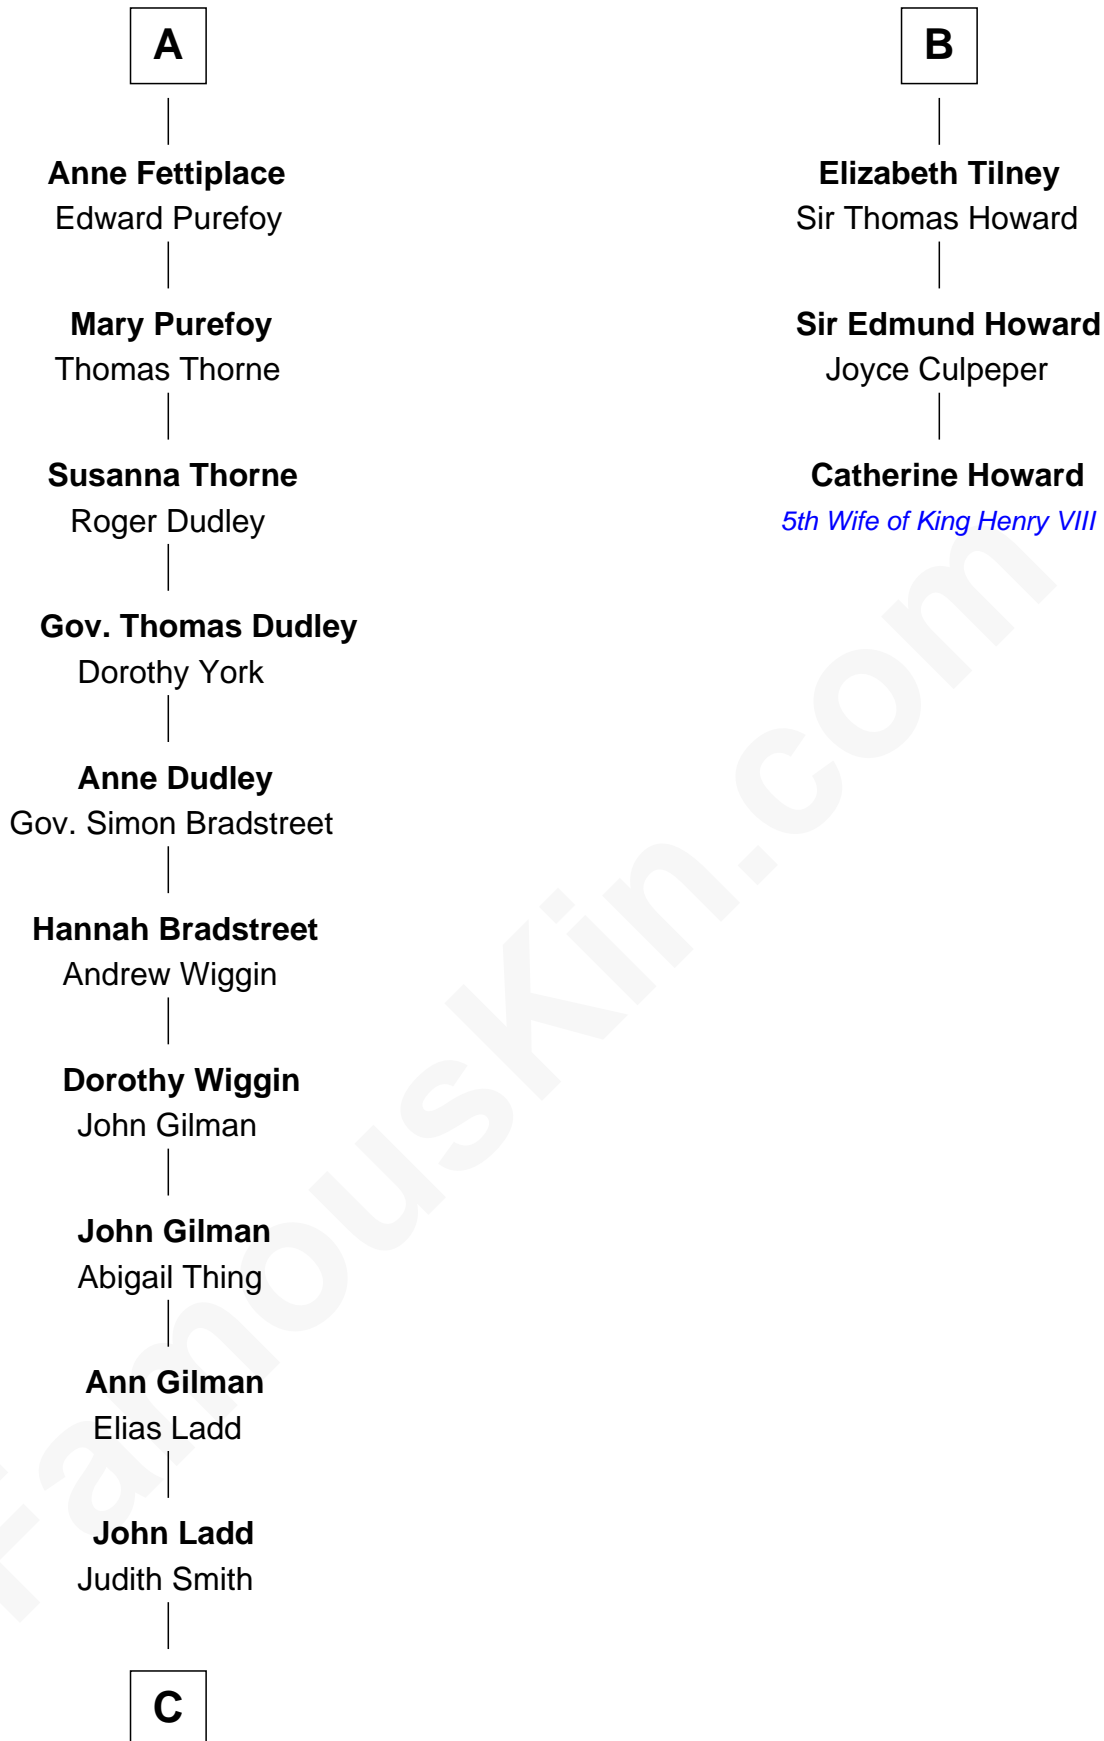

# FamousKin.com Relationship Chart of

**Alan Ladd**

*Movie Actor*

9th cousin 12 times removed of

**Catherine Howard**

*5th Wife of King Henry VIII*

**C**

—  
**Josiah Ladd**

Nancy Ladd

—  
**Alvaro Ladd**

Nancy Shotwell

—  
**Oscar F. Ladd**

Julia Henrietta Meigs

—  
**Alan Harwood Ladd**

Selina Raleigh

—  
**Alan Ladd**