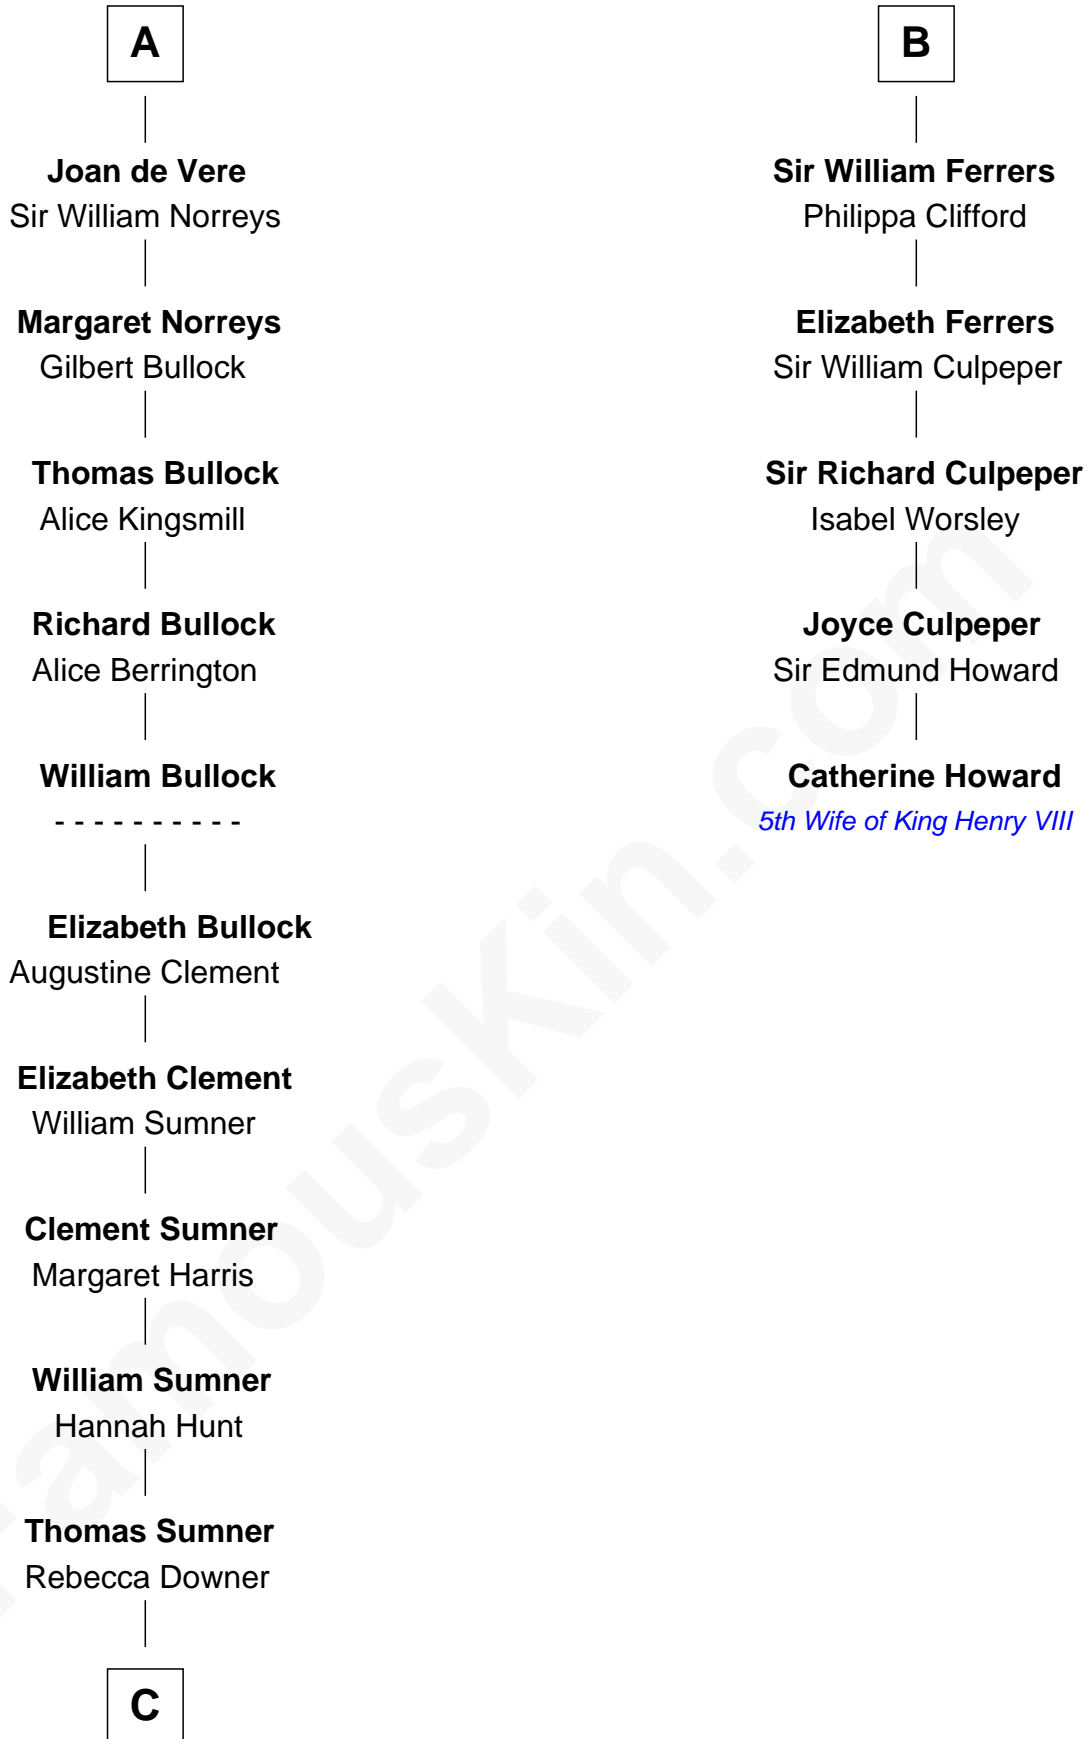

FamousKin.com Relationship Chart of

Alan Ladd
Movie Actor

11th cousin 10 times removed of

Catherine Howard
5th Wife of King Henry VIII

C

—
Sylvia Americana Sumner

Abram Shotwell

—
Nancy Shotwell

Alvaro Ladd

—
Oscar F. Ladd

Julia Henrietta Meigs

—
Alan Harwood Ladd

Selina Raleigh

—
Alan Ladd

Movie Actor

FamousKin.com