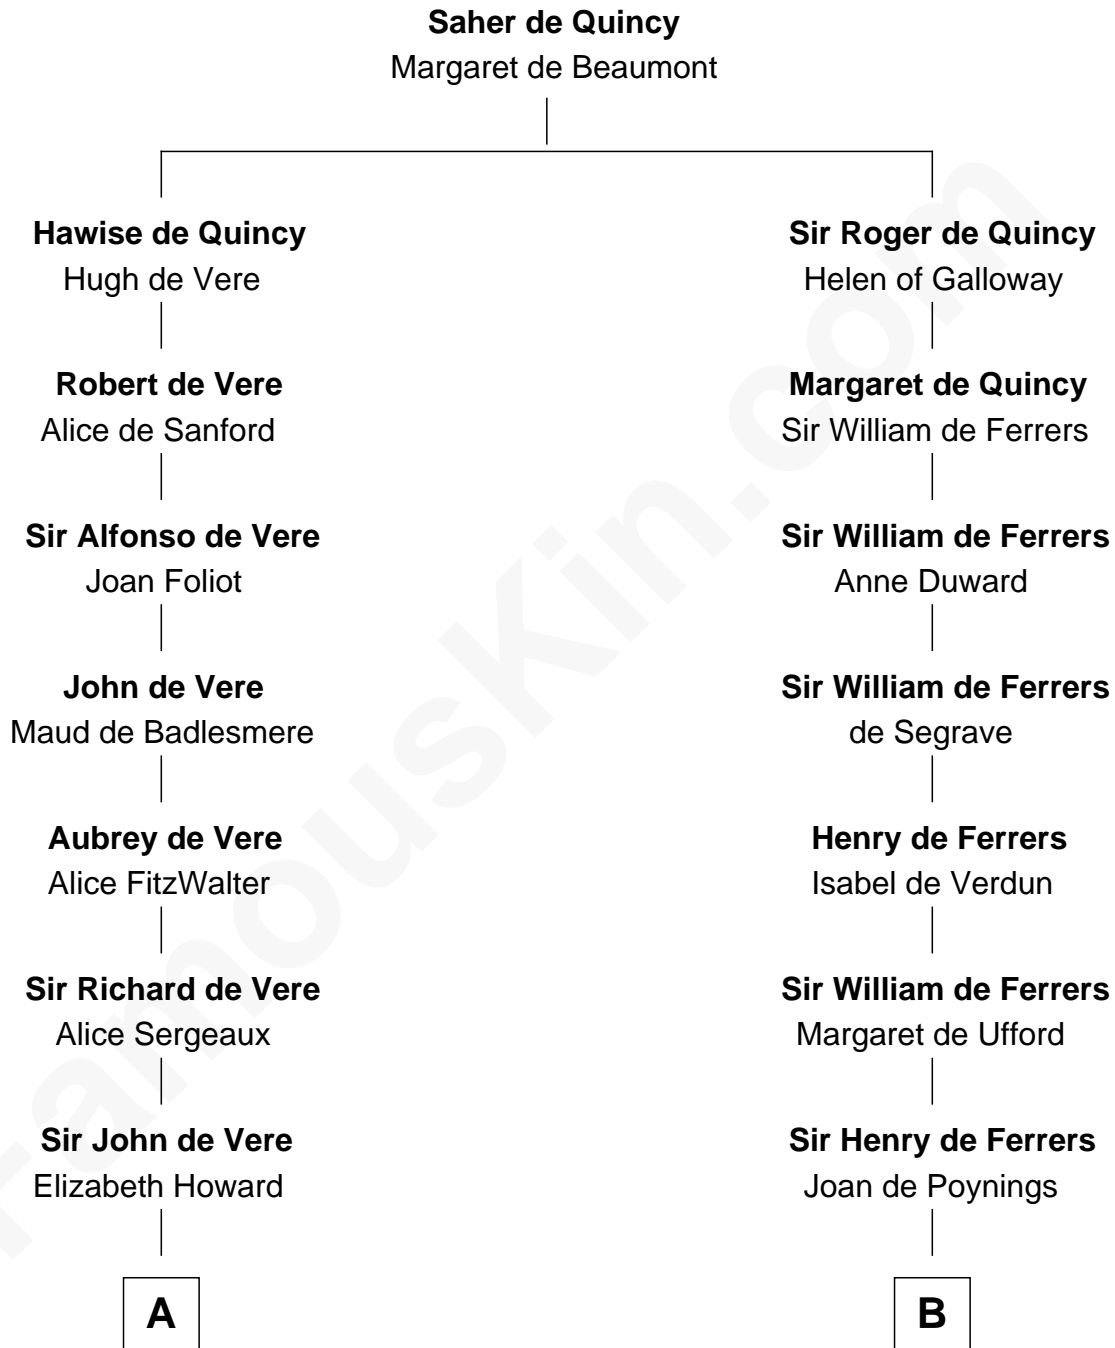

FamousKin.com Relationship Chart of

Alan Ladd
Movie Actor

11th cousin 10 times removed of

Catherine Howard
5th Wife of King Henry VIII

C

—
Sylvia Americana Sumner

Abram Shotwell

—
Nancy Shotwell

Alvaro Ladd

—
Oscar F. Ladd

Julia Henrietta Meigs

—
Alan Harwood Ladd

Selina Raleigh

—
Alan Ladd

Movie Actor

FamousKin.com