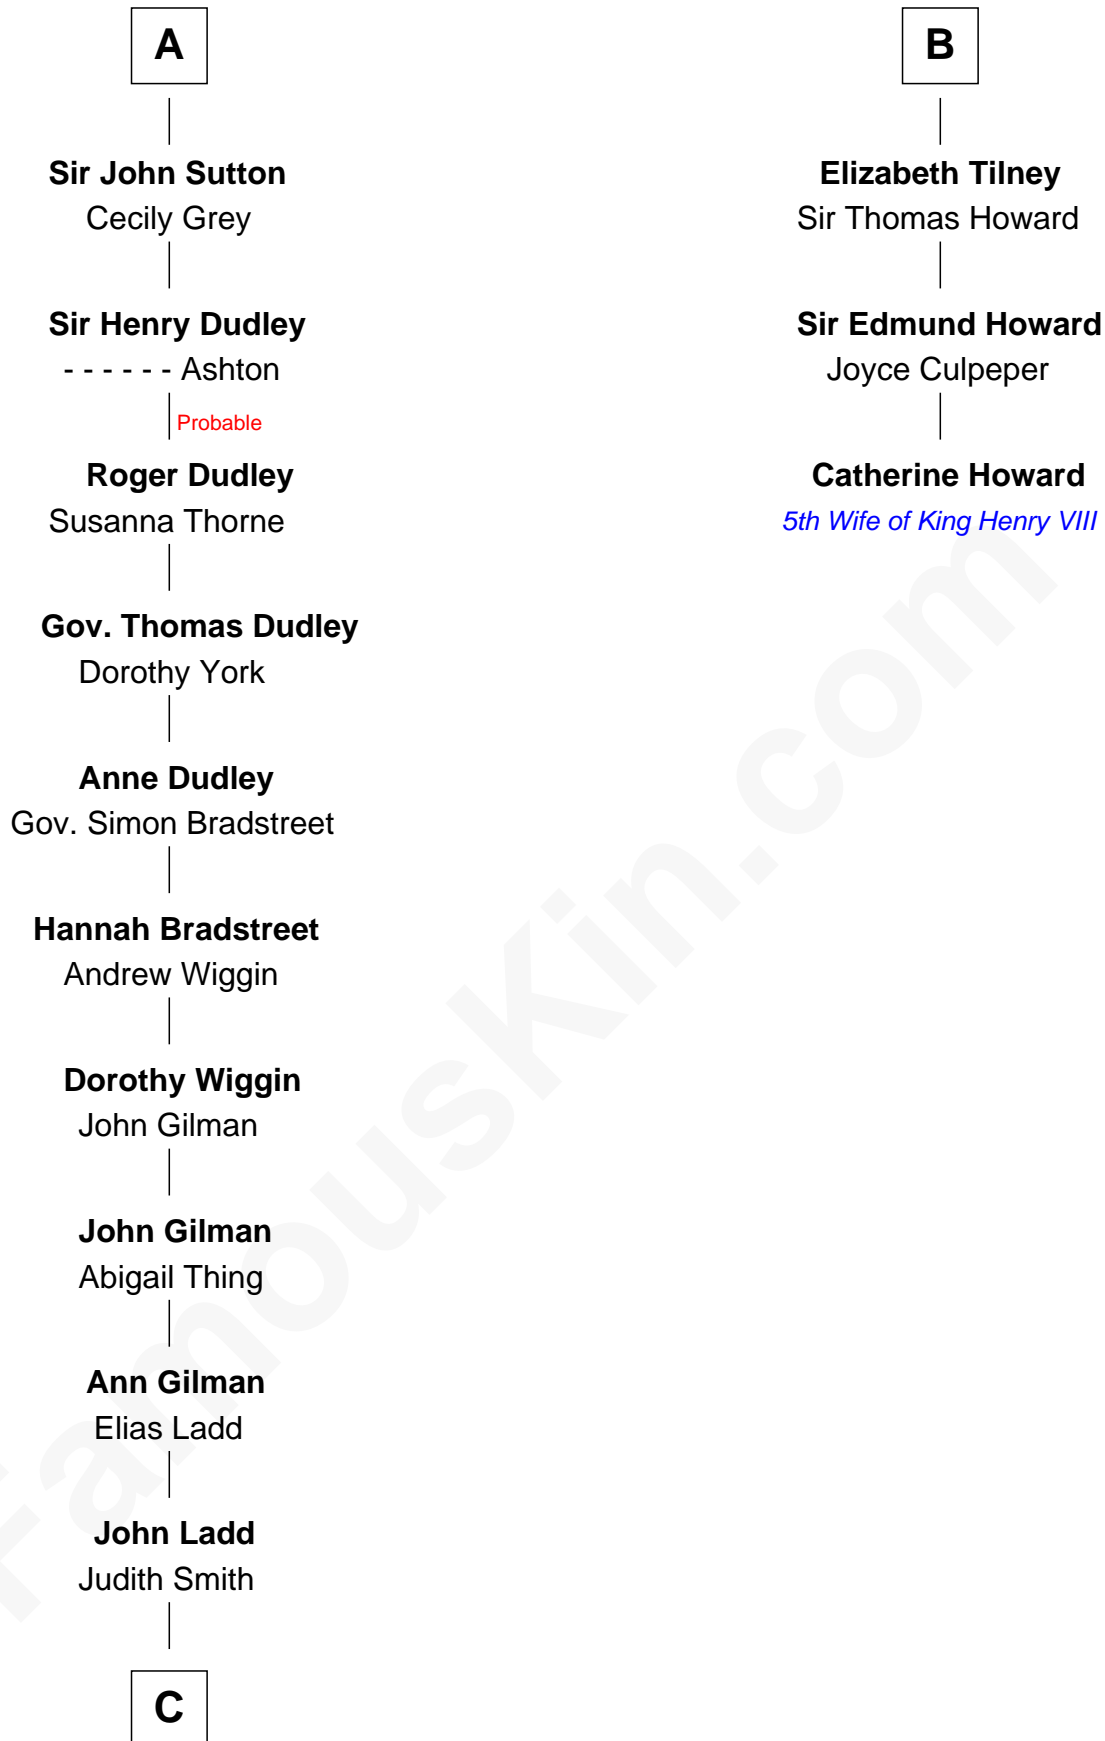

# FamousKin.com Relationship Chart of

**Alan Ladd**

*Movie Actor*

9th cousin 12 times removed of

**Catherine Howard**

*5th Wife of King Henry VIII*

**Sir William de Cantilupe**

Eve de Braiose