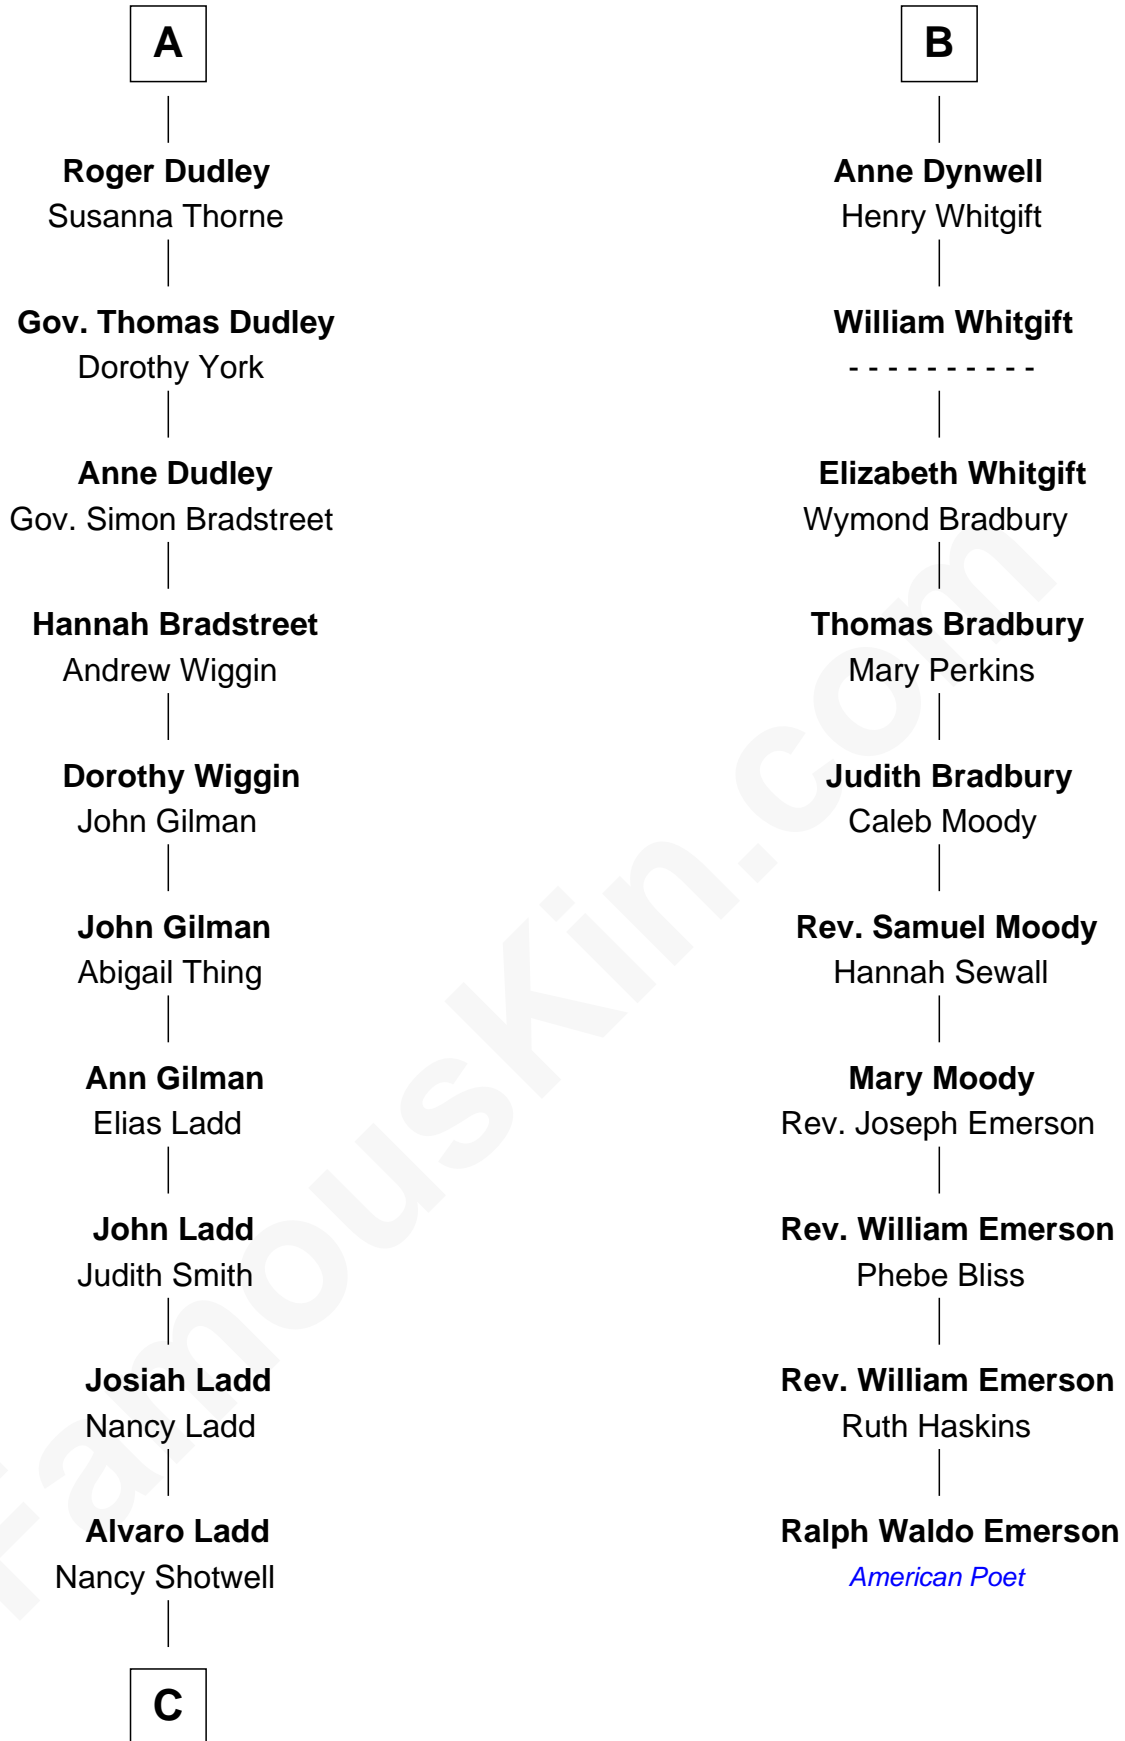

FamousKin.com Relationship Chart of

Alan Ladd
Movie Actor

16th cousin 3 times removed of

Ralph Waldo Emerson
American Poet

C

—
Oscar F. Ladd
Julia Henrietta Meigs

—
Alan Harwood Ladd
Selina Raleigh

—
Alan Ladd
Movie Actor

FamousKin.com