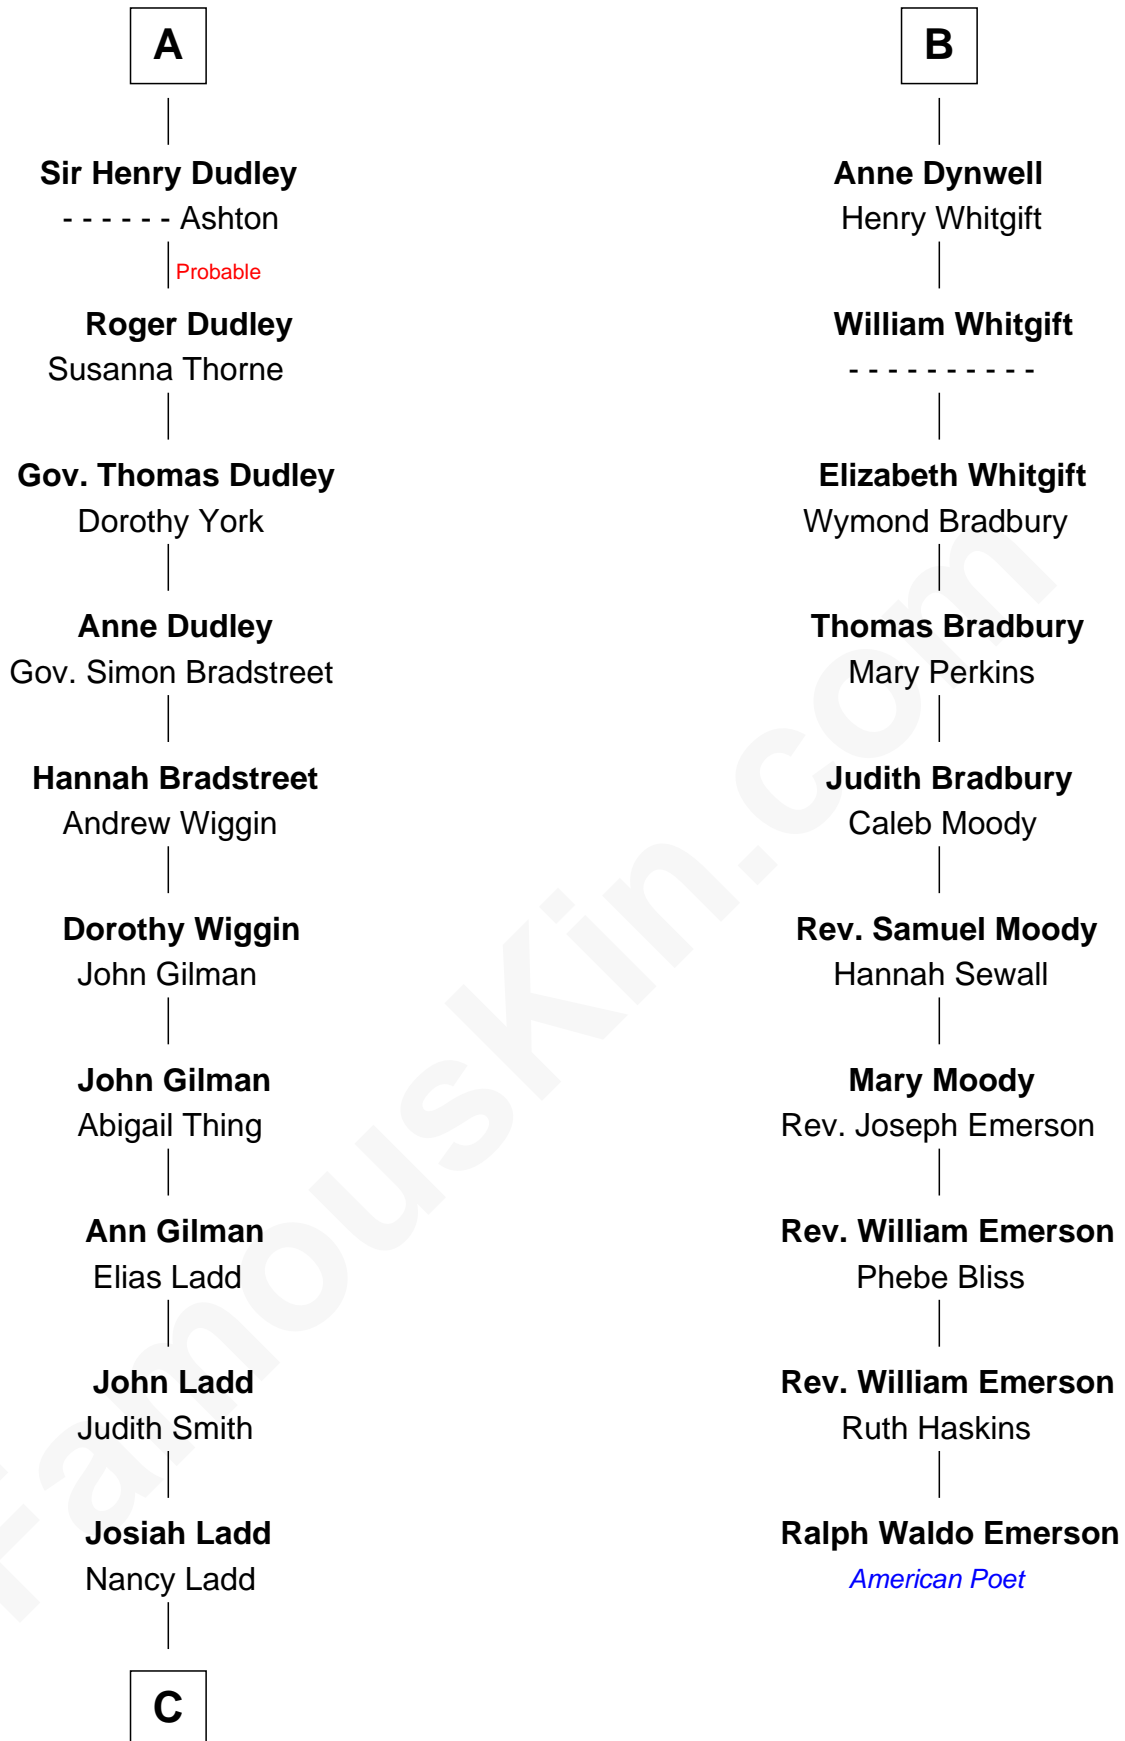

FamousKin.com Relationship Chart of

Alan Ladd
Movie Actor

16th cousin 4 times removed of

Ralph Waldo Emerson
American Poet

Sir William de Ros
Margery de Badlesmere

Thomas de Ros
Beatrice de Stafford

Margaret de Ros
Sir Reynold Grey

Margaret Grey
Sir William Bonville

William Bonville
Elizabeth Harington

William Bonville
Katherine Neville

Cecily Bonville
Thomas Grey

Cecily Grey
Sir John Sutton

A

Maud de Roos
John de Welles

John de Welles
Eleanor de Mowbray

Eudo de Welles
Maud de Greystoke

Sir Lionel de Welles
Joan de Waterton

Margaret de Welles
Sir Thomas Dymoke

Jane Dymoke
John Fulnetby

Katherine Fulnetby
William Dynwell

B

C

—
Alvaro Ladd
Nancy Shotwell