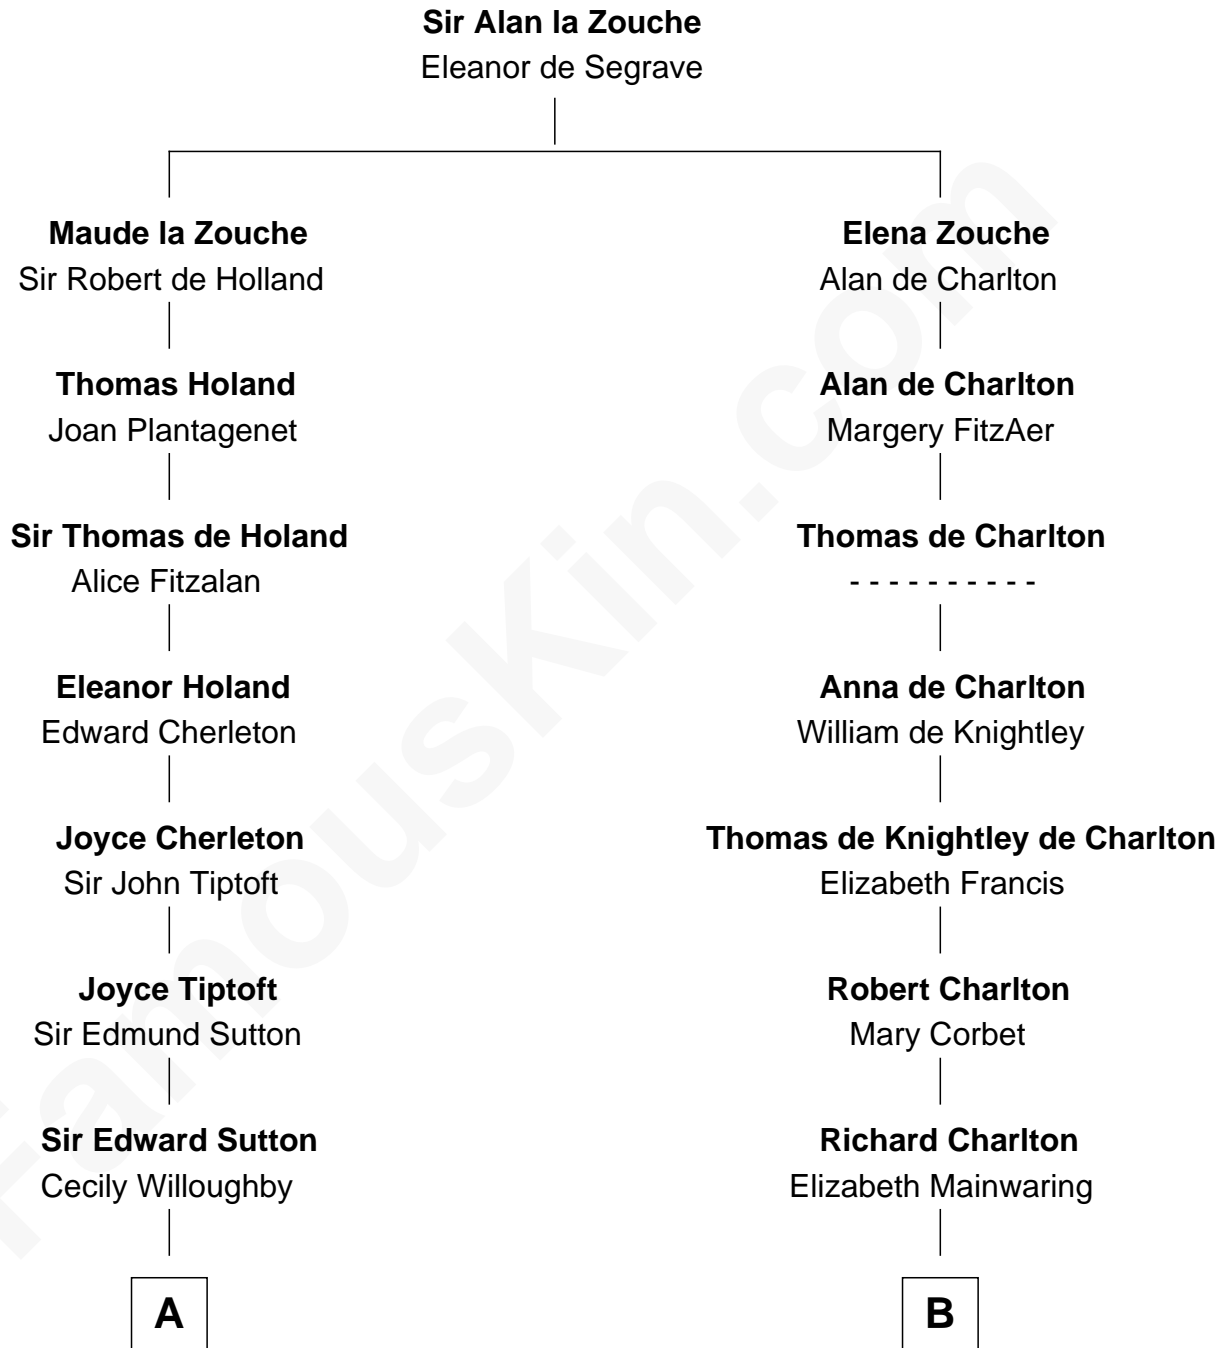

FamousKin.com Relationship Chart of

Alan Ladd
Movie Actor

17th cousin 4 times removed of

Ralph Waldo Emerson
American Poet

C

—
Josiah Ladd

Nancy Ladd

—
Alvaro Ladd

Nancy Shotwell

—
Oscar F. Ladd

Julia Henrietta Meigs

—
Alan Harwood Ladd

Selina Raleigh

—
Alan Ladd

Movie Actor