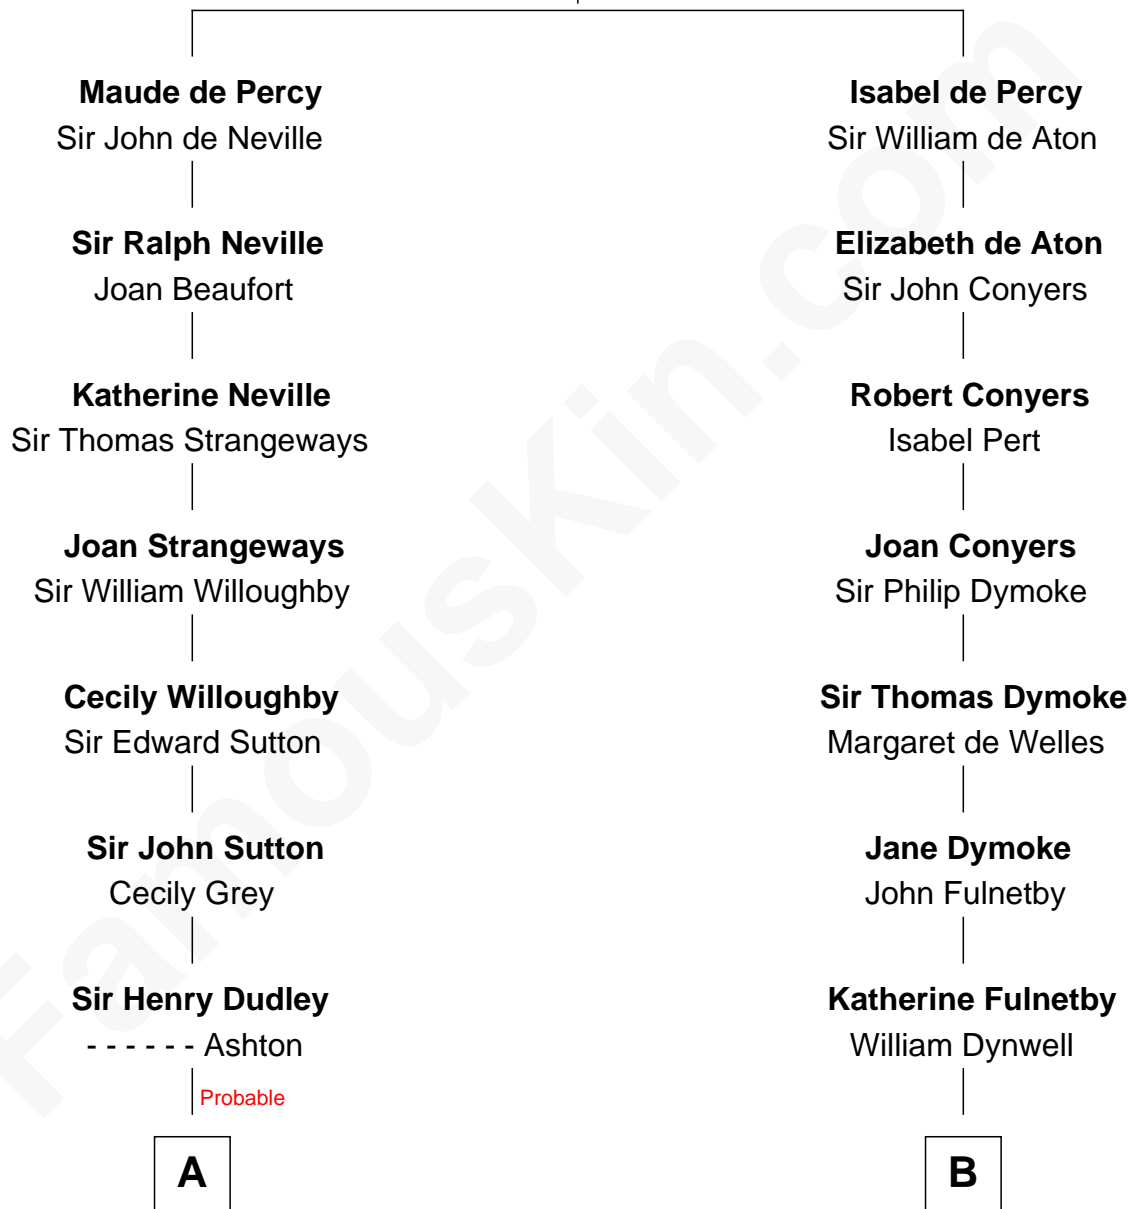

FamousKin.com Relationship Chart of

Alan Ladd
Movie Actor

16th cousin 3 times removed of

Ralph Waldo Emerson
American Poet

Sir Henry de Percy
Idoine de Clifford

C

—
Oscar F. Ladd
Julia Henrietta Meigs

—
Alan Harwood Ladd
Selina Raleigh

—
Alan Ladd
Movie Actor

FamousKin.com