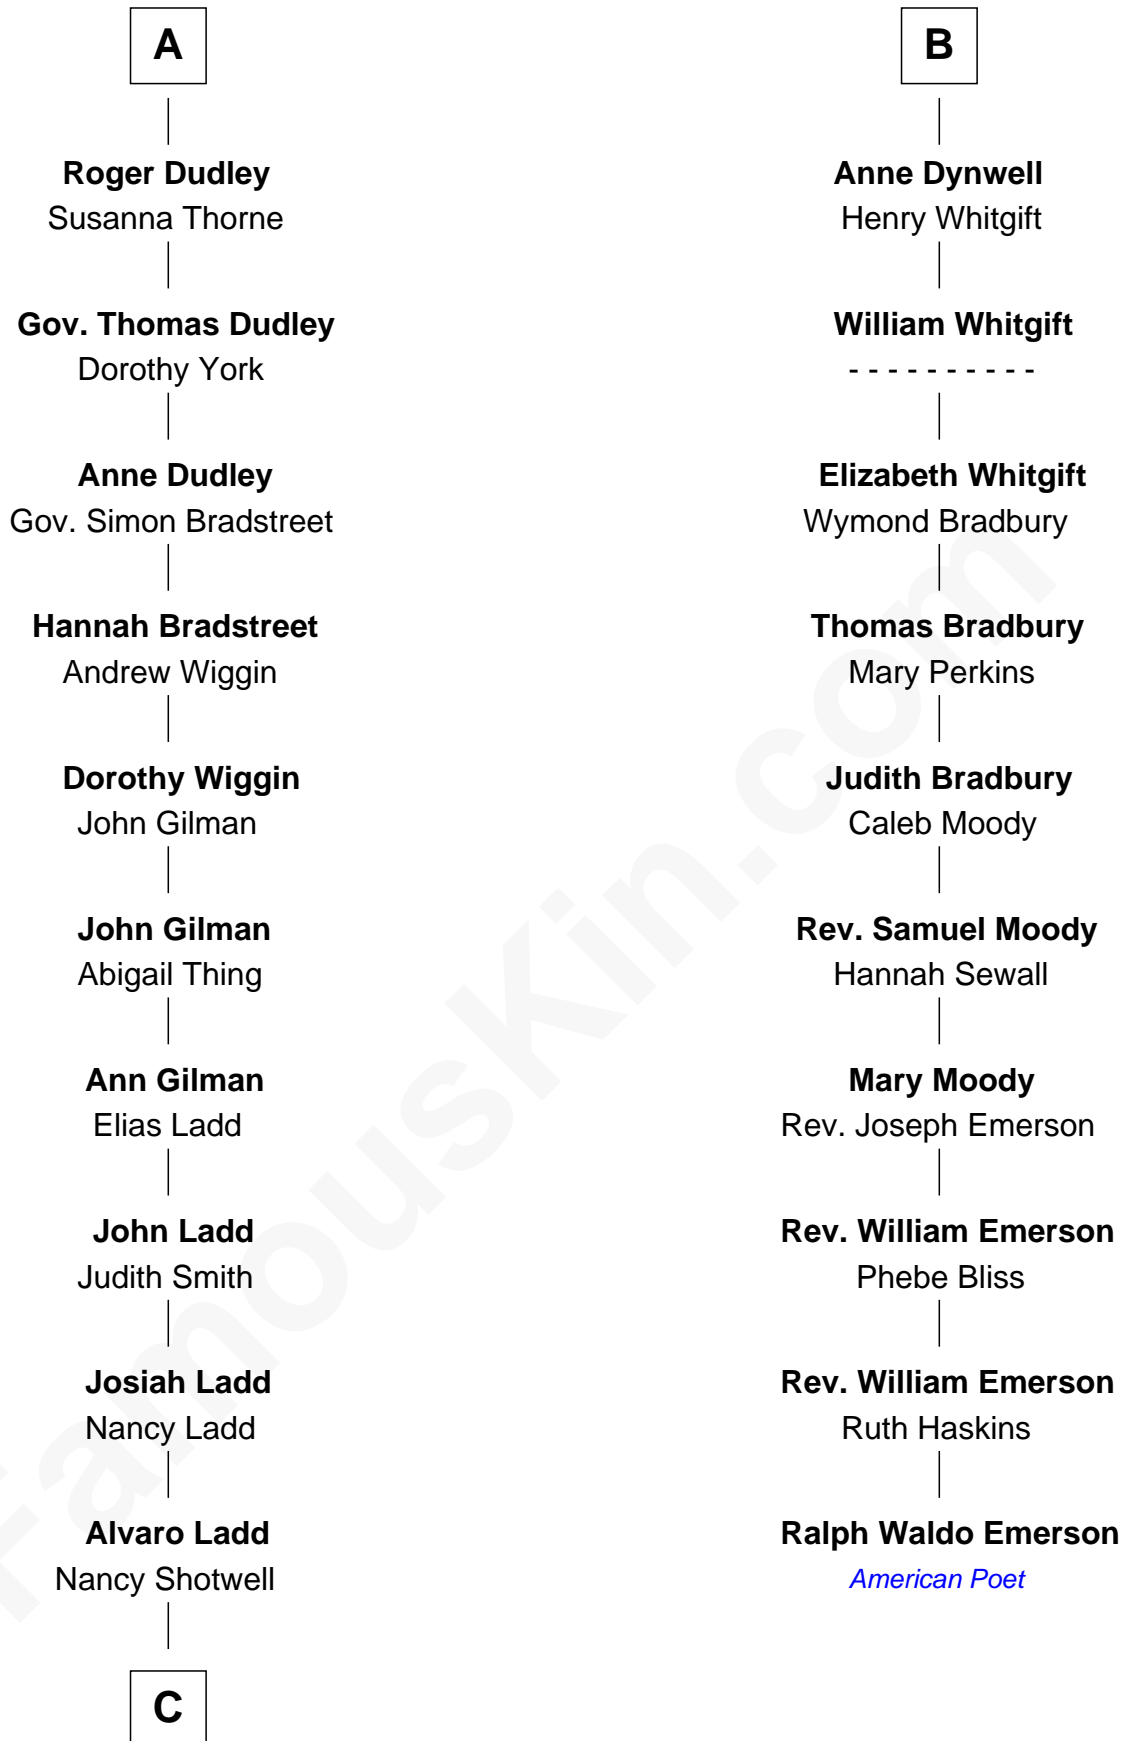

FamousKin.com Relationship Chart of

Alan Ladd
Movie Actor

16th cousin 3 times removed of

Ralph Waldo Emerson
American Poet

Sir Henry de Percy
Idoine de Clifford

C

—
Oscar F. Ladd
Julia Henrietta Meigs

—
Alan Harwood Ladd
Selina Raleigh