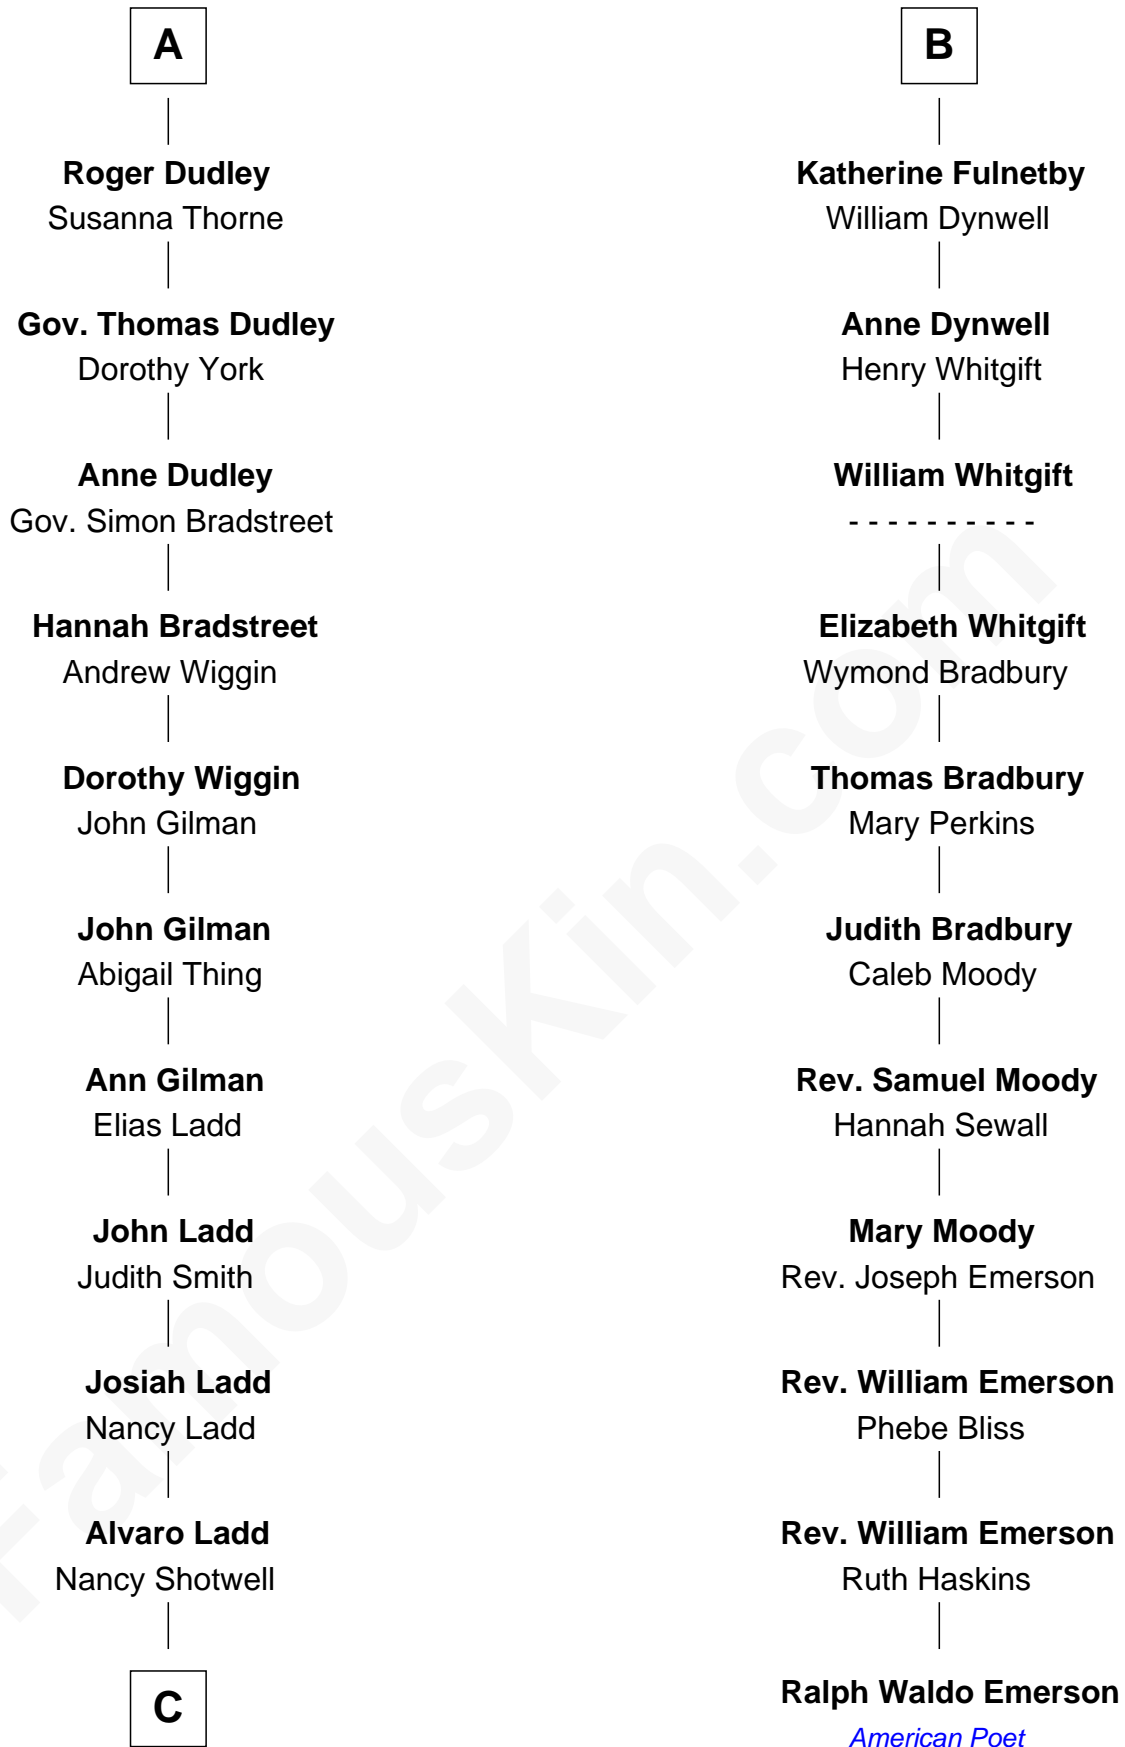

FamousKin.com Relationship Chart of

Alan Ladd

Movie Actor

17th cousin 2 times removed of

Ralph Waldo Emerson

American Poet

Sir Maurice de Berkeley

Eve la Zouche

Thomas de Berkeley

Katherine de Clyvedon

Sir John Berkeley

Elizabeth Betteshorne

Elizabeth Berkeley

Sir John Sutton

Sir Edmund Sutton

Joyce Tiptoft

Isabel de Berkeley

Sir Robert de Clifford

Sir Roger de Clifford

Maud de Beauchamp

Katherine de Clifford

Sir Ralph de Greystoke

Maud de Greystoke

Eudo de Welles

Sir Lionel de Welles

Joan de Waterton

Margaret de Welles

Sir Thomas Dymoke

Jane Dymoke

John Fulnetby

B

C