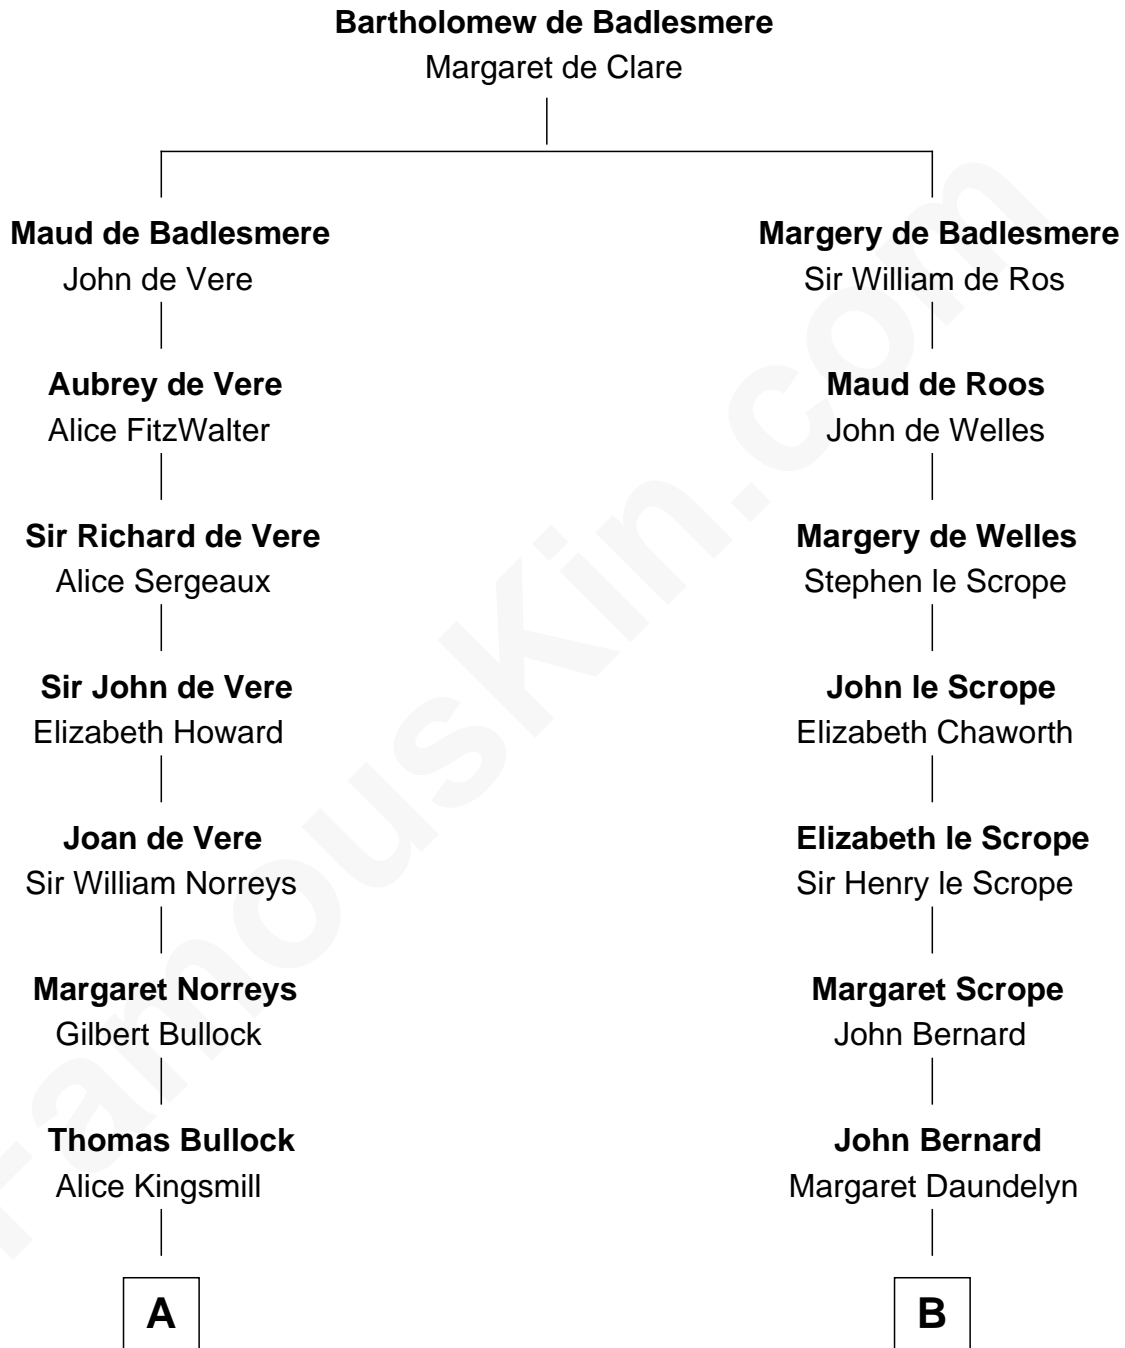

# FamousKin.com Relationship Chart of

**Alan Ladd**  
*Movie Actor*

18th cousin of

**Admiral Richard Byrd**  
*Polar Explorer*

**C**

**Alan Harwood Ladd**

Selina Raleigh

**Alan Ladd**

*Movie Actor*

**D**

**Richard Evelyn Byrd**

Eleanor Bolling Flood

**Admiral Richard Byrd**

*Polar Explorer*

FamousKin.com