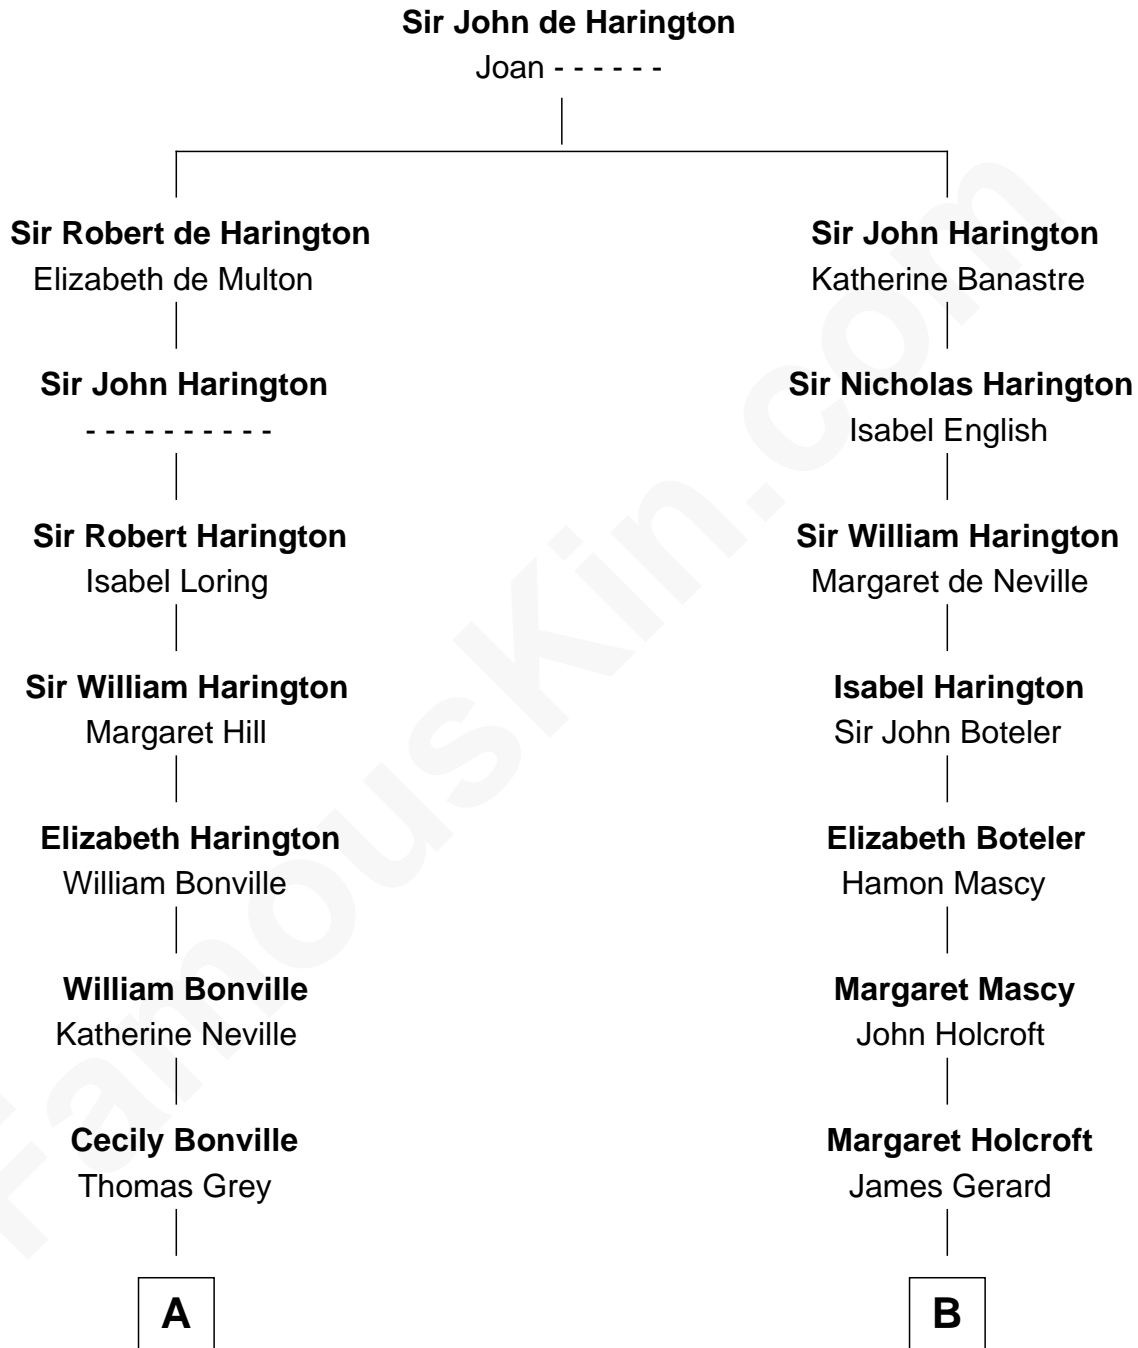

FamousKin.com Relationship Chart of

Alan Ladd
Movie Actor

17th cousin 4 times removed of

Ellen (Herndon) Arthur
Wife of President Chester A. Arthur

C

—
Josiah Ladd

Nancy Ladd

—
Alvaro Ladd

Nancy Shotwell

—
Oscar F. Ladd

Julia Henrietta Meigs

—
Alan Harwood Ladd

Selina Raleigh

—
Alan Ladd

Movie Actor

FamousKin.com