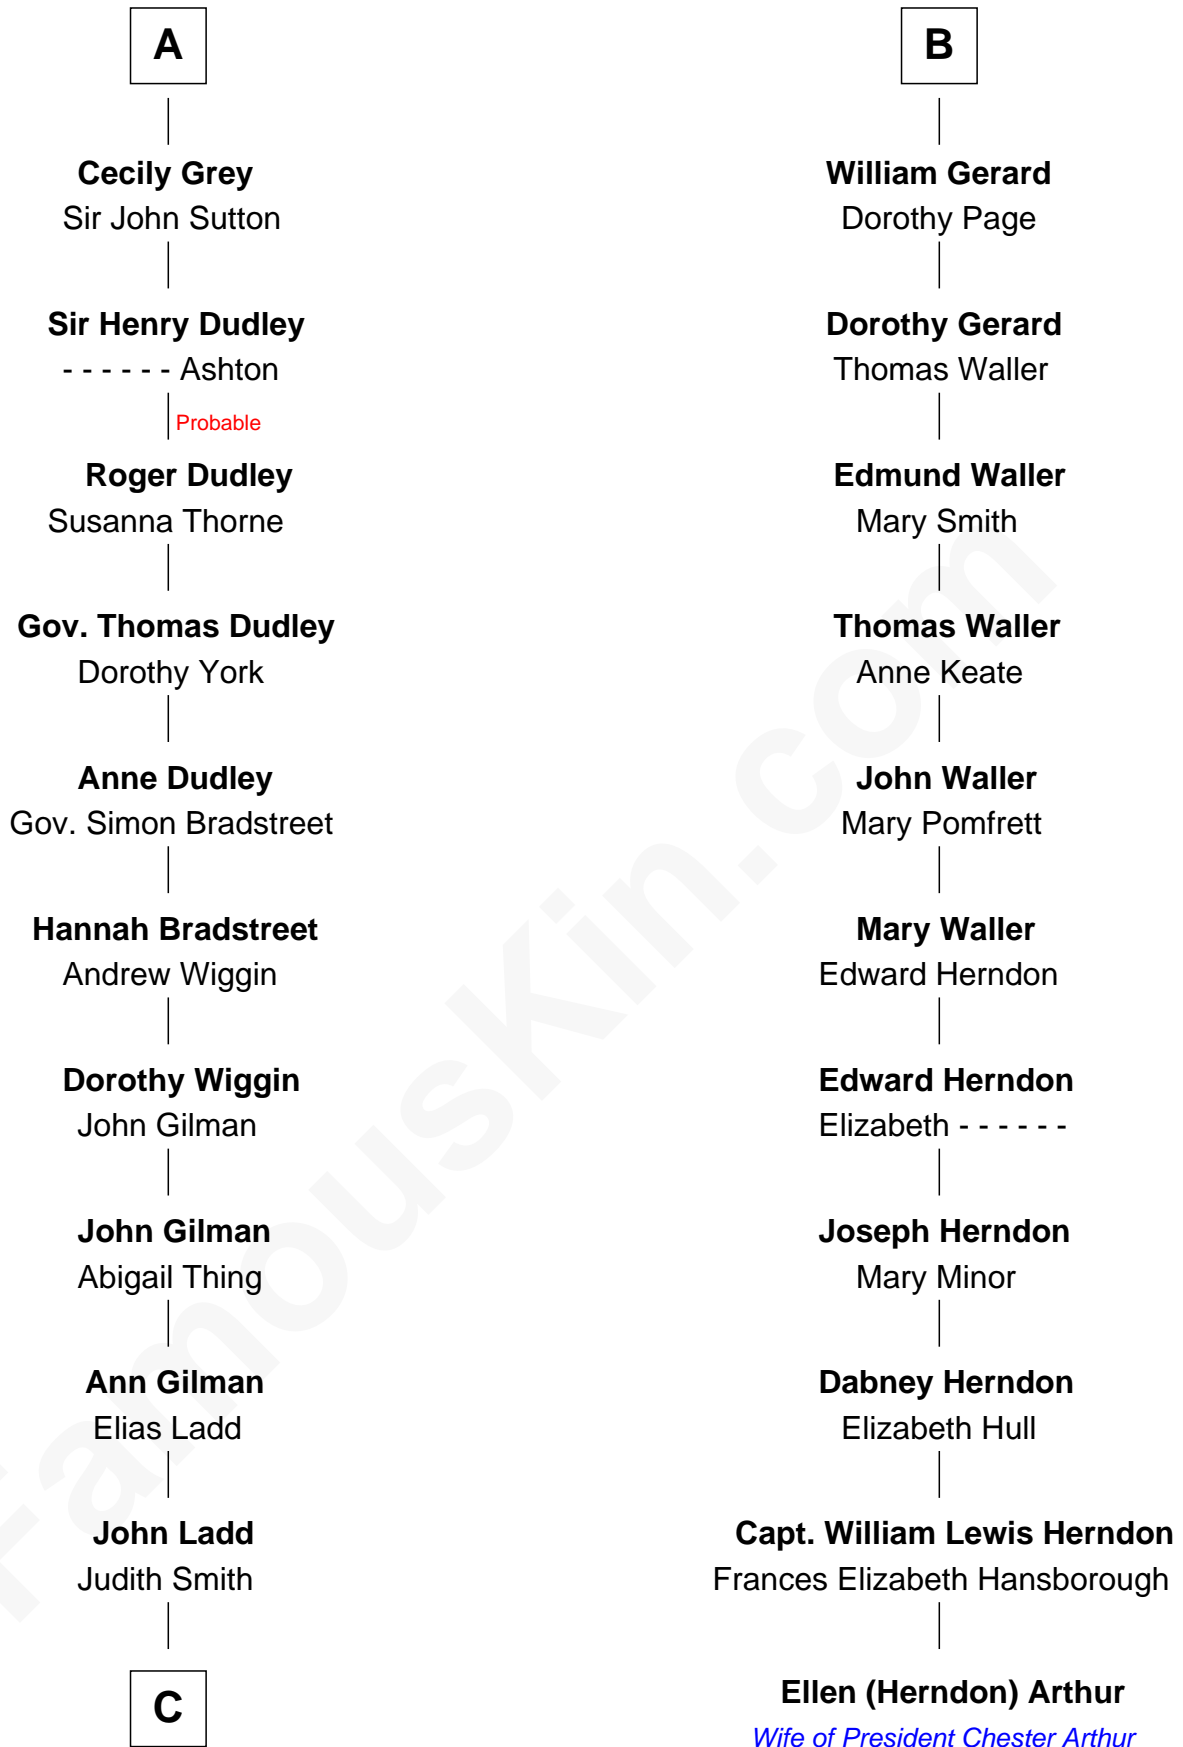

FamousKin.com Relationship Chart of

Alan Ladd
Movie Actor

17th cousin 4 times removed of

Ellen (Herndon) Arthur
Wife of President Chester A. Arthur

C

—
Josiah Ladd

Nancy Ladd

—
Alvaro Ladd

Nancy Shotwell

—
Oscar F. Ladd

Julia Henrietta Meigs

—
Alan Harwood Ladd

Selina Raleigh

—
Alan Ladd

Movie Actor

FamousKin.com