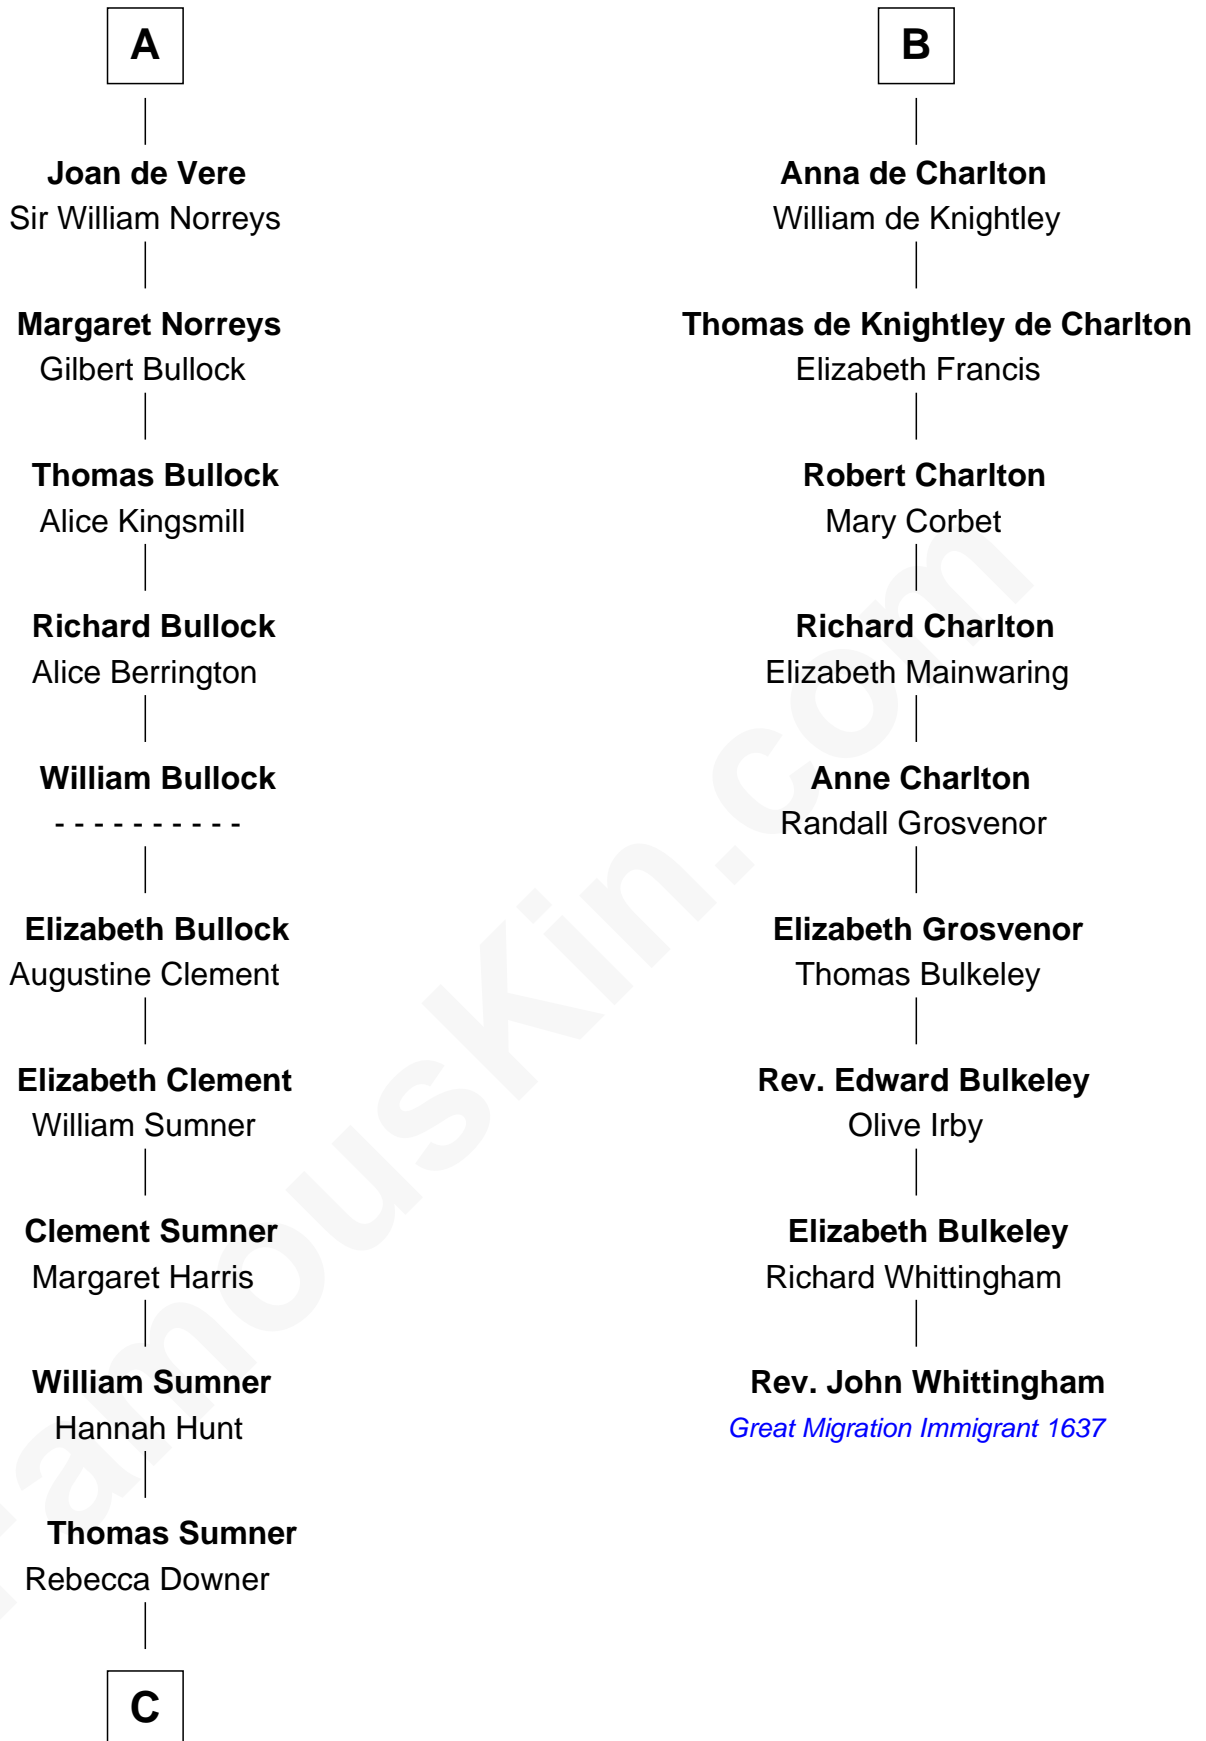

FamousKin.com Relationship Chart of

Alan Ladd
Movie Actor

15th cousin 6 times removed of

Rev. John Whittingham
(c1616 - 1639) Great Migration Immigrant 1637

C

—
Sylvia Americana Sumner

Abram Shotwell

—
Nancy Shotwell

Alvaro Ladd

—
Oscar F. Ladd

Julia Henrietta Meigs

—
Alan Harwood Ladd

Selina Raleigh

—
Alan Ladd

Movie Actor

FamousKin.com