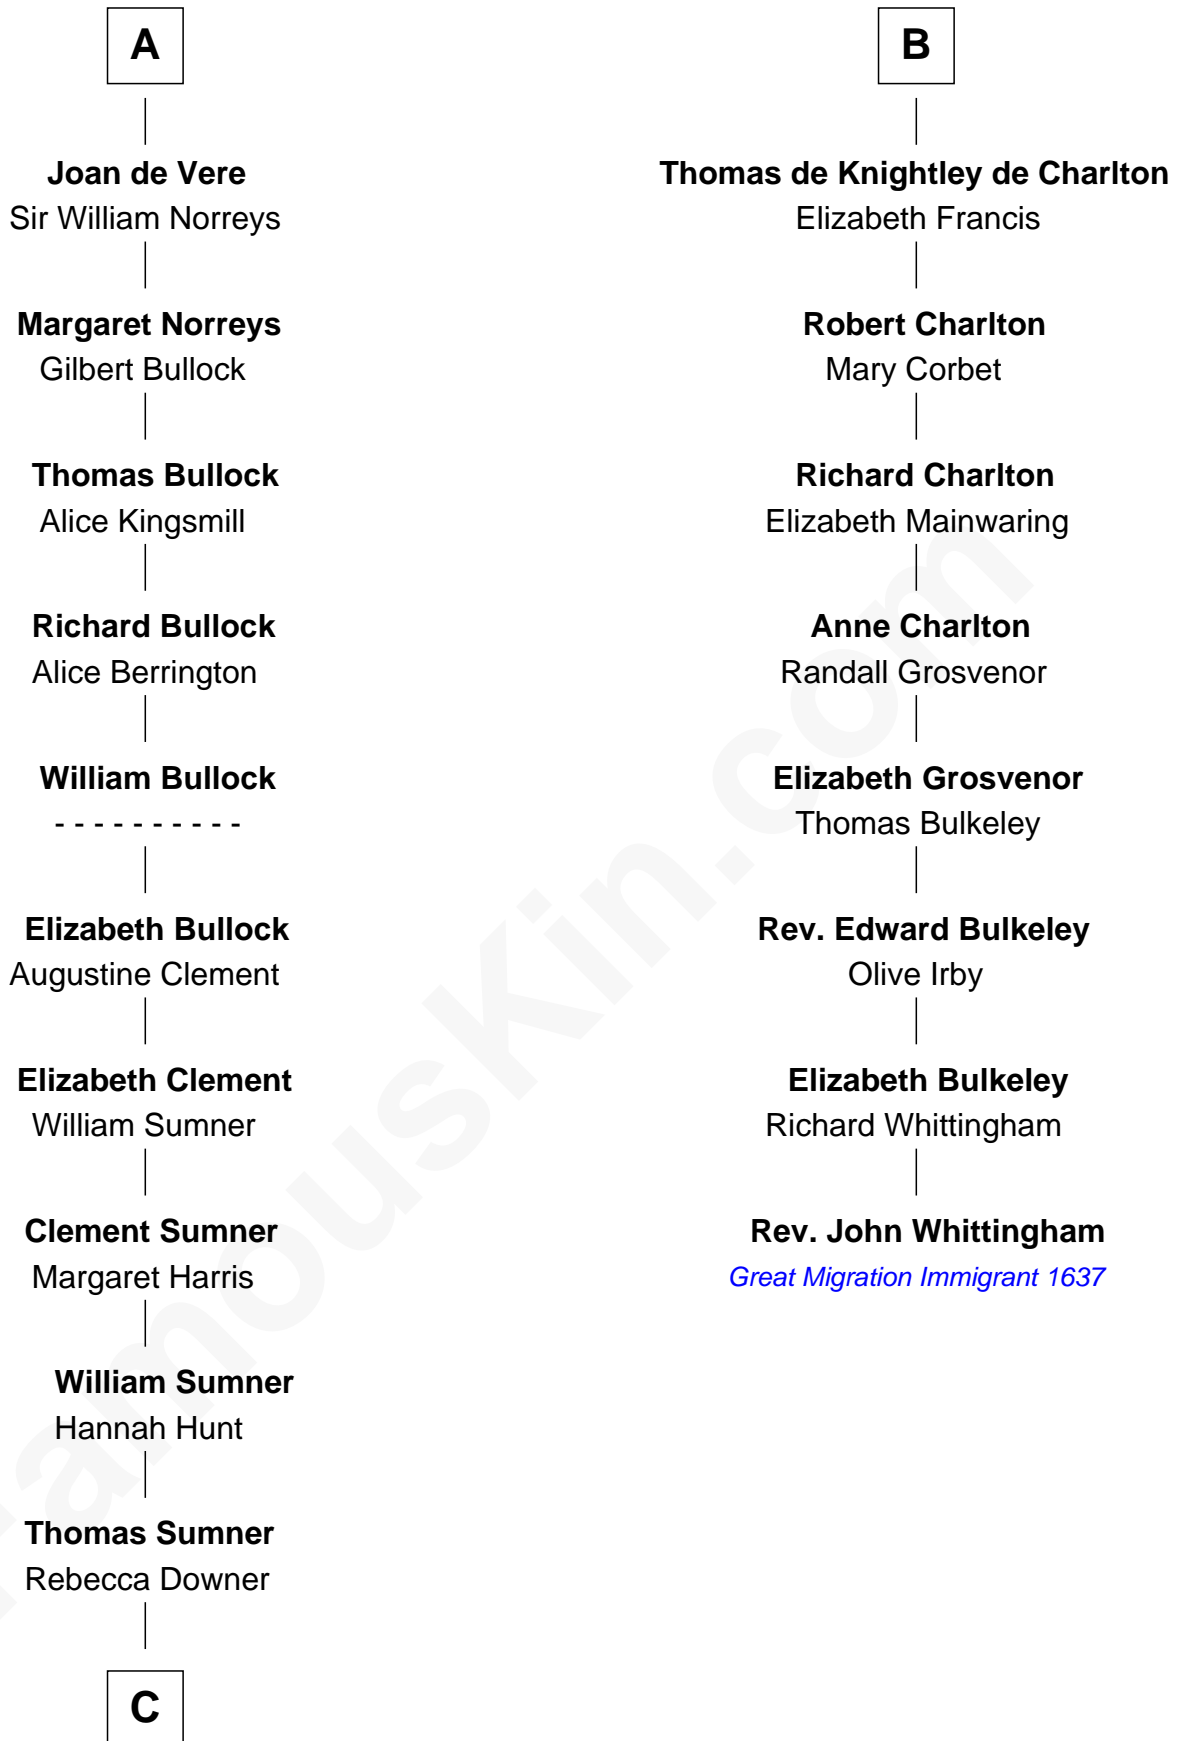

# FamousKin.com Relationship Chart of

**Alan Ladd**

*Movie Actor*

14th cousin 7 times removed of

**Rev. John Whittingham**

*(c1616 - 1639) Great Migration Immigrant 1637*

**Sir William Longespee**

Ela of Salisbury

**C**

—  
**Sylvia Americana Sumner**

Abram Shotwell

—  
**Nancy Shotwell**

Alvaro Ladd

—  
**Oscar F. Ladd**

Julia Henrietta Meigs

—  
**Alan Harwood Ladd**

Selina Raleigh

—  
**Alan Ladd**

*Movie Actor*