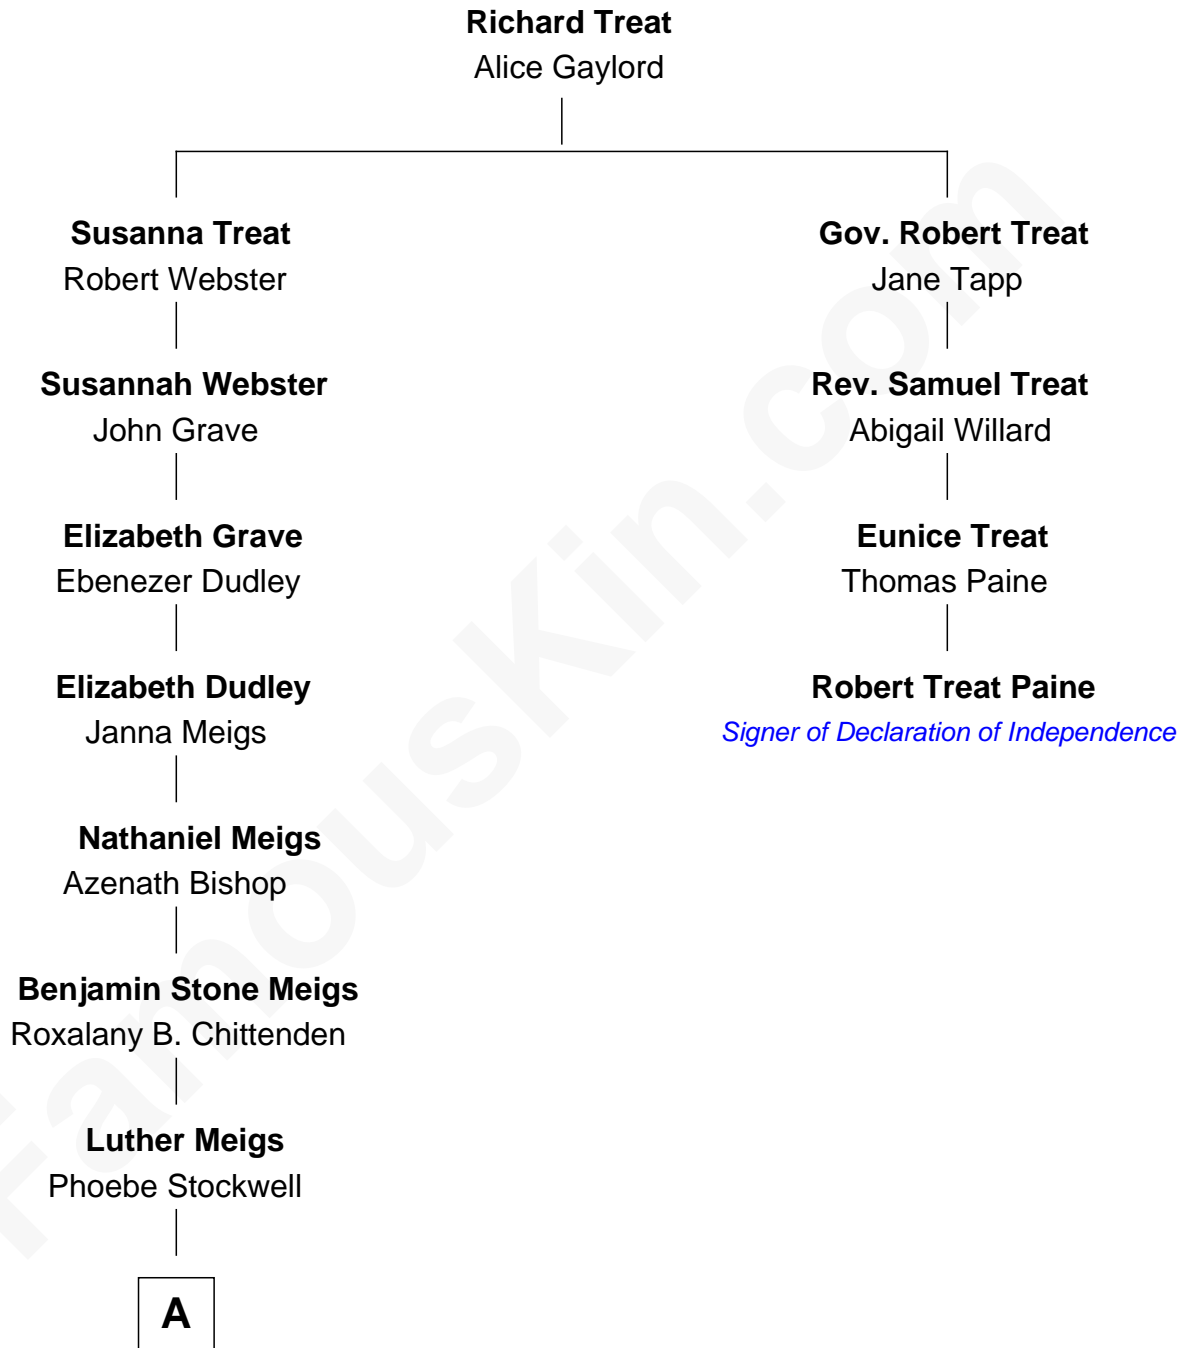

FamousKin.com Relationship Chart of

Alan Ladd
Movie Actor

3rd cousin 7 times removed of

Robert Treat Paine

Signer of the Declaration of Independence

A

—
Guy Meigs

Lavinia Wallbridge

—
Julia Henrietta Meigs

Oscar F. Ladd

—
Alan Harwood Ladd

Selina Raleigh

—
Alan Ladd

Movie Actor

FamousKin.com