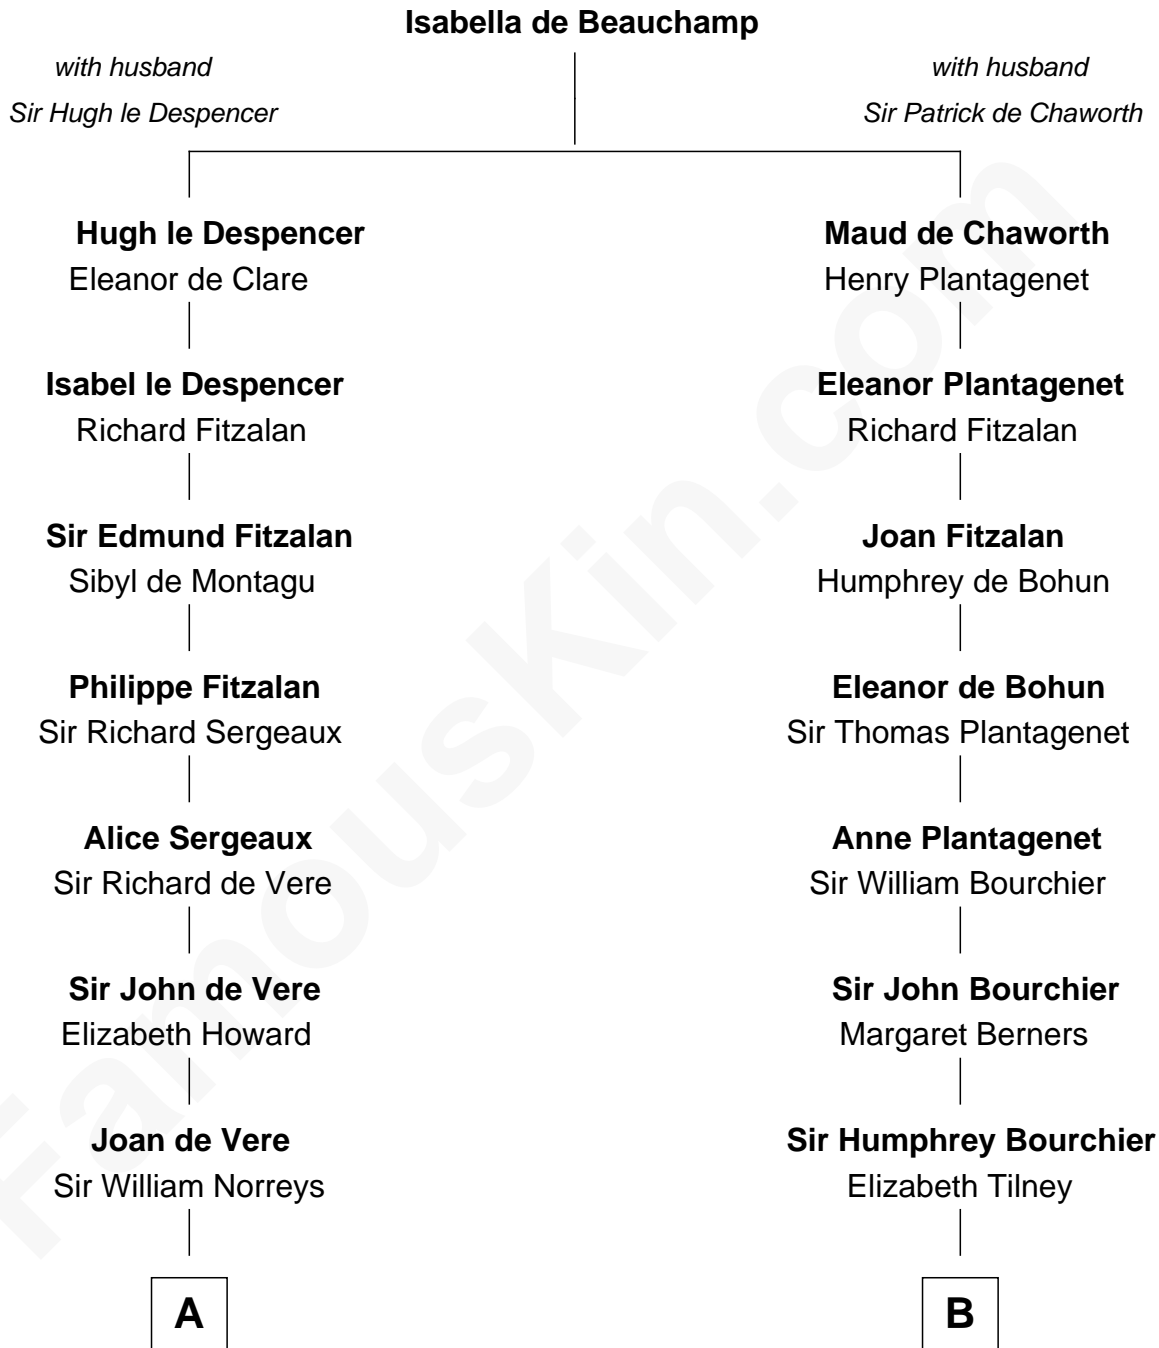

FamousKin.com

Relationship Chart of

Alan Ladd

Movie Actor

16th cousin 4 times removed of

Robert Treat Paine
Signer of the Declaration of Independence

C

—
Nancy Shotwell

Alvaro Ladd

—
Oscar F. Ladd

Julia Henrietta Meigs

—
Alan Harwood Ladd

Selina Raleigh

—
Alan Ladd

Movie Actor

FamousKin.com