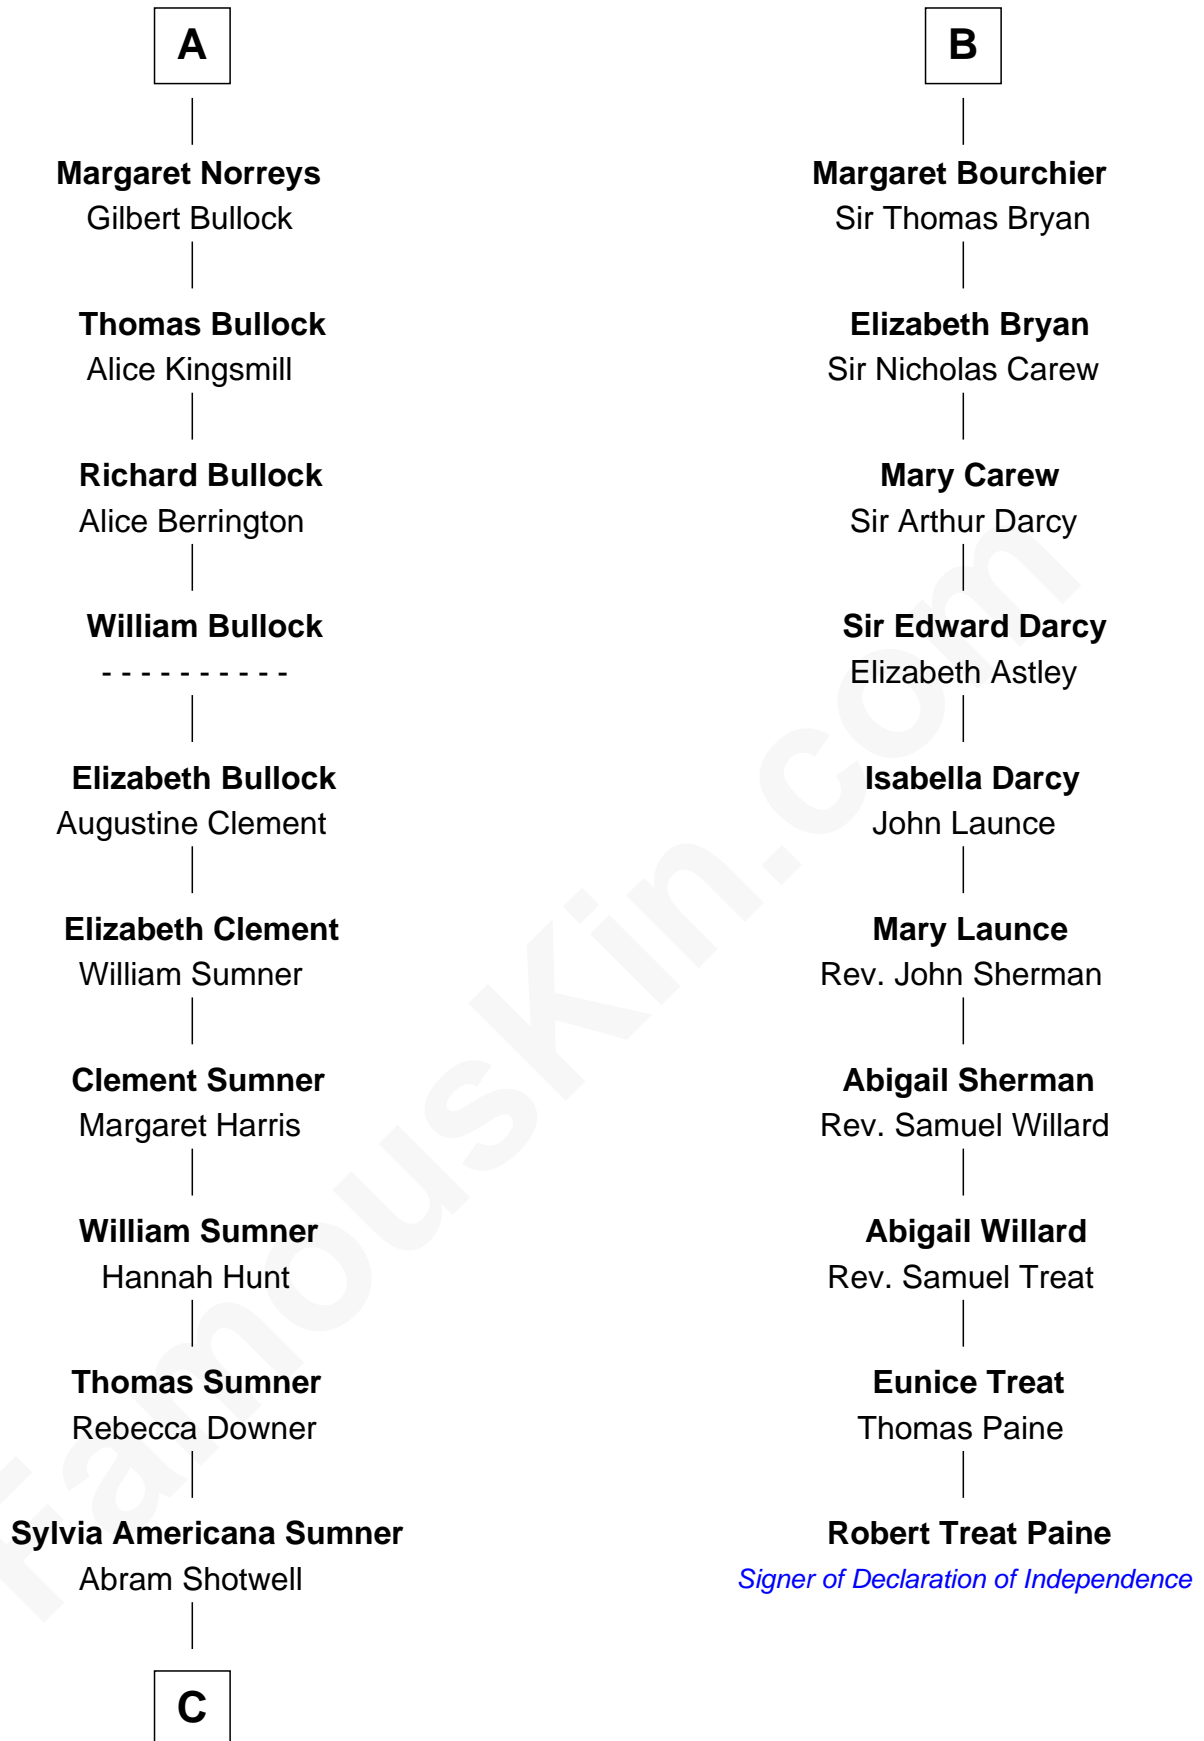

FamousKin.com

Relationship Chart of

Alan Ladd

Movie Actor

16th cousin 4 times removed of

Robert Treat Paine
Signer of the Declaration of Independence

C

—
Nancy Shotwell

Alvaro Ladd

—
Oscar F. Ladd

Julia Henrietta Meigs

—
Alan Harwood Ladd

Selina Raleigh

—
Alan Ladd

Movie Actor

FamousKin.com