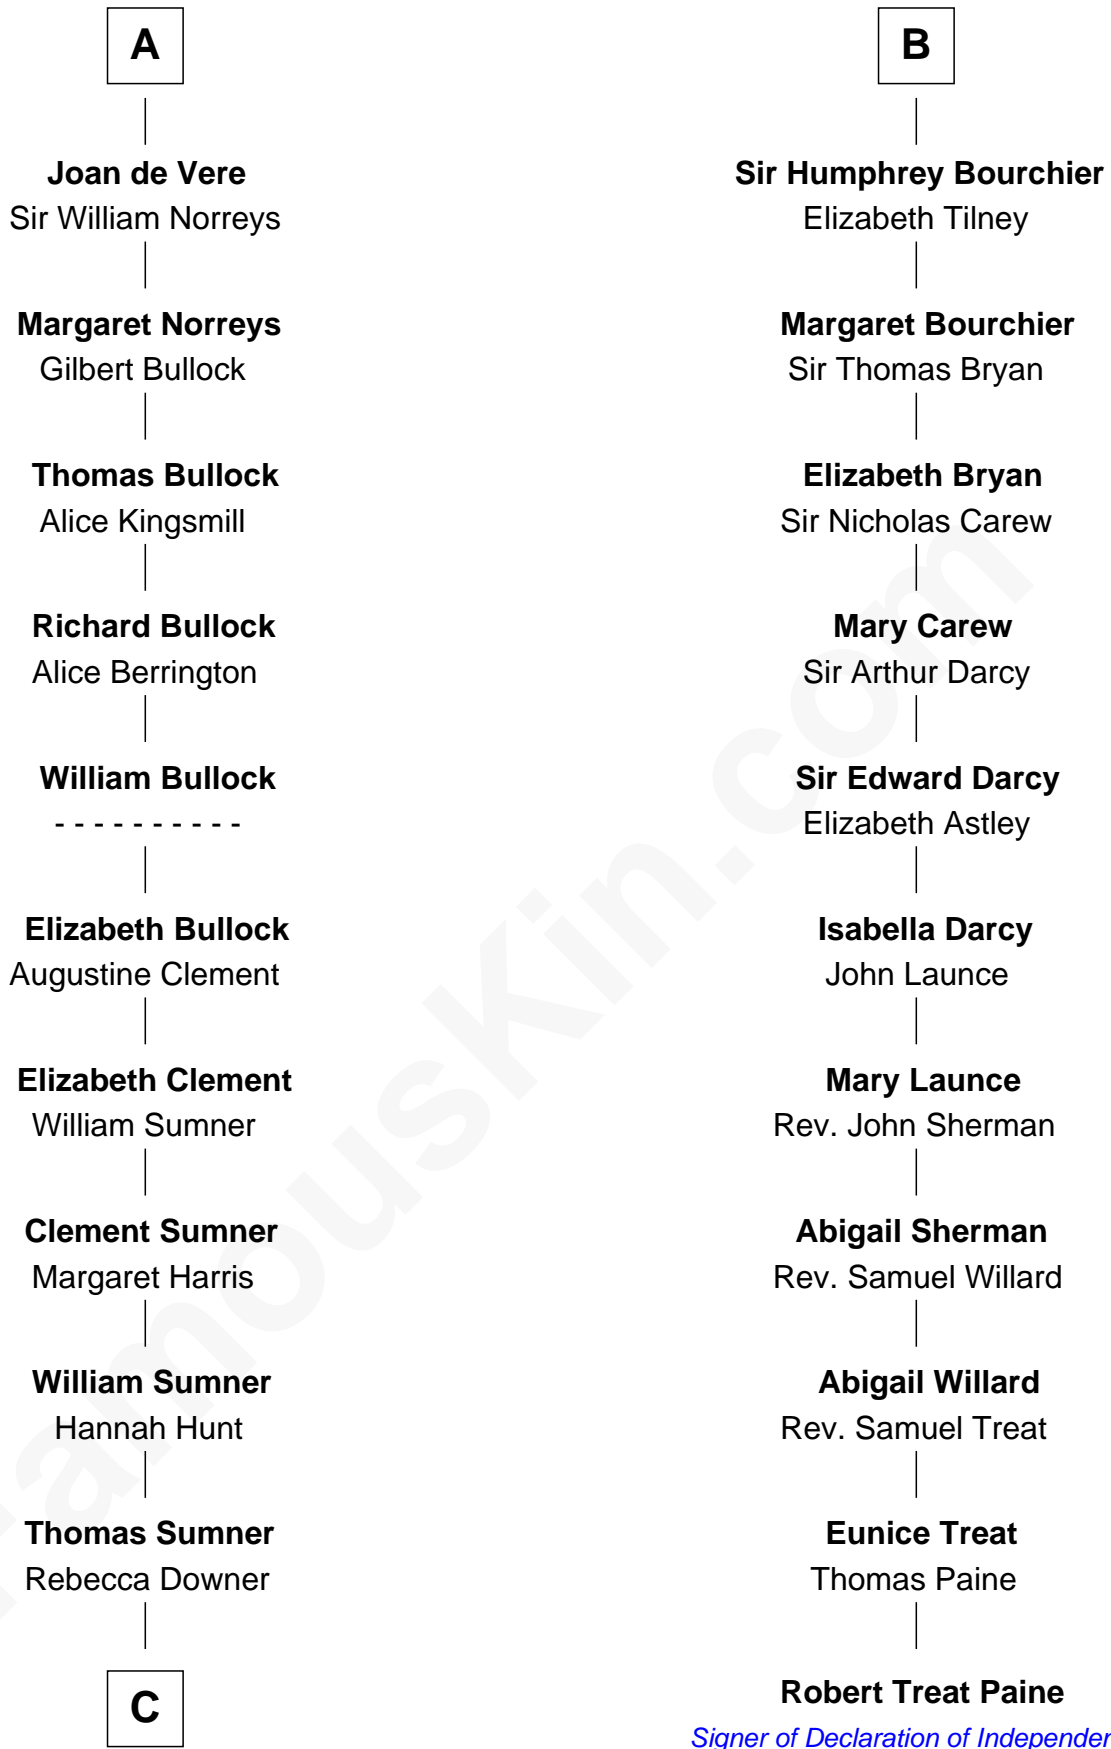

FamousKin.com Relationship Chart of

Alan Ladd
Movie Actor

17th cousin 4 times removed of

Robert Treat Paine

Signer of the Declaration of Independence

C

—
Sylvia Americana Sumner

Abram Shotwell

—
Nancy Shotwell

Alvaro Ladd

—
Oscar F. Ladd

Julia Henrietta Meigs

—
Alan Harwood Ladd

Selina Raleigh

—
Alan Ladd

Movie Actor