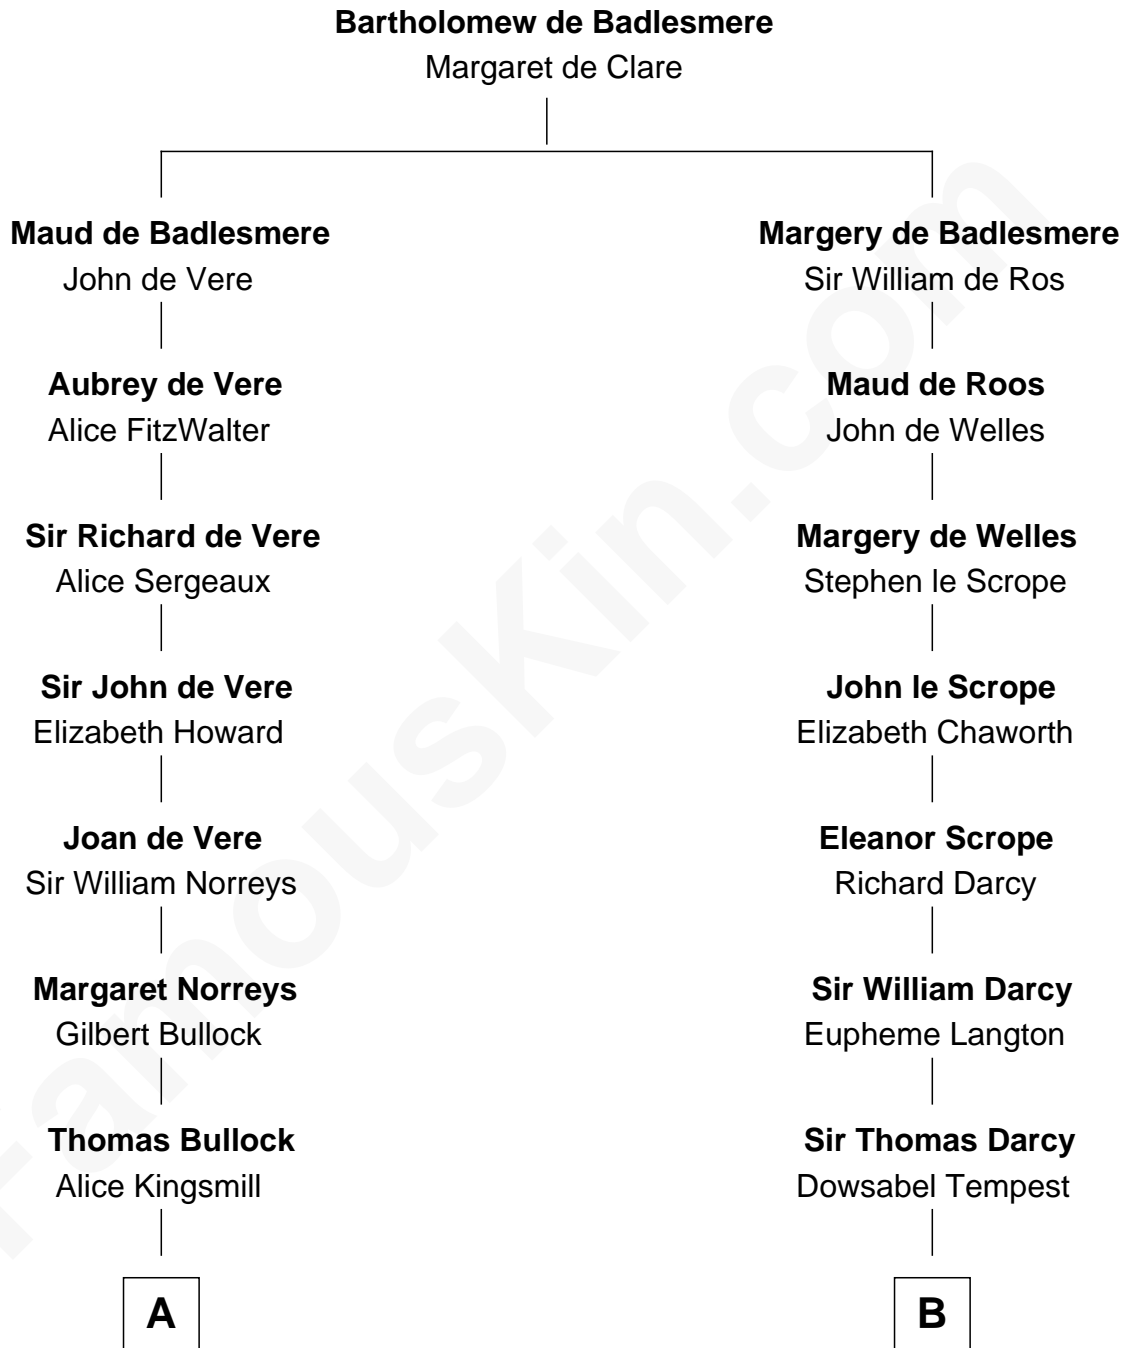

## Relationship Chart of

### Alan Ladd

Movie Actor

14th cousin 4 times removed of

**Robert Treat Paine**  
Signer of the Declaration of Independence

**C**

—  
**Alan Harwood Ladd**

Selina Raleigh

—  
**Alan Ladd**