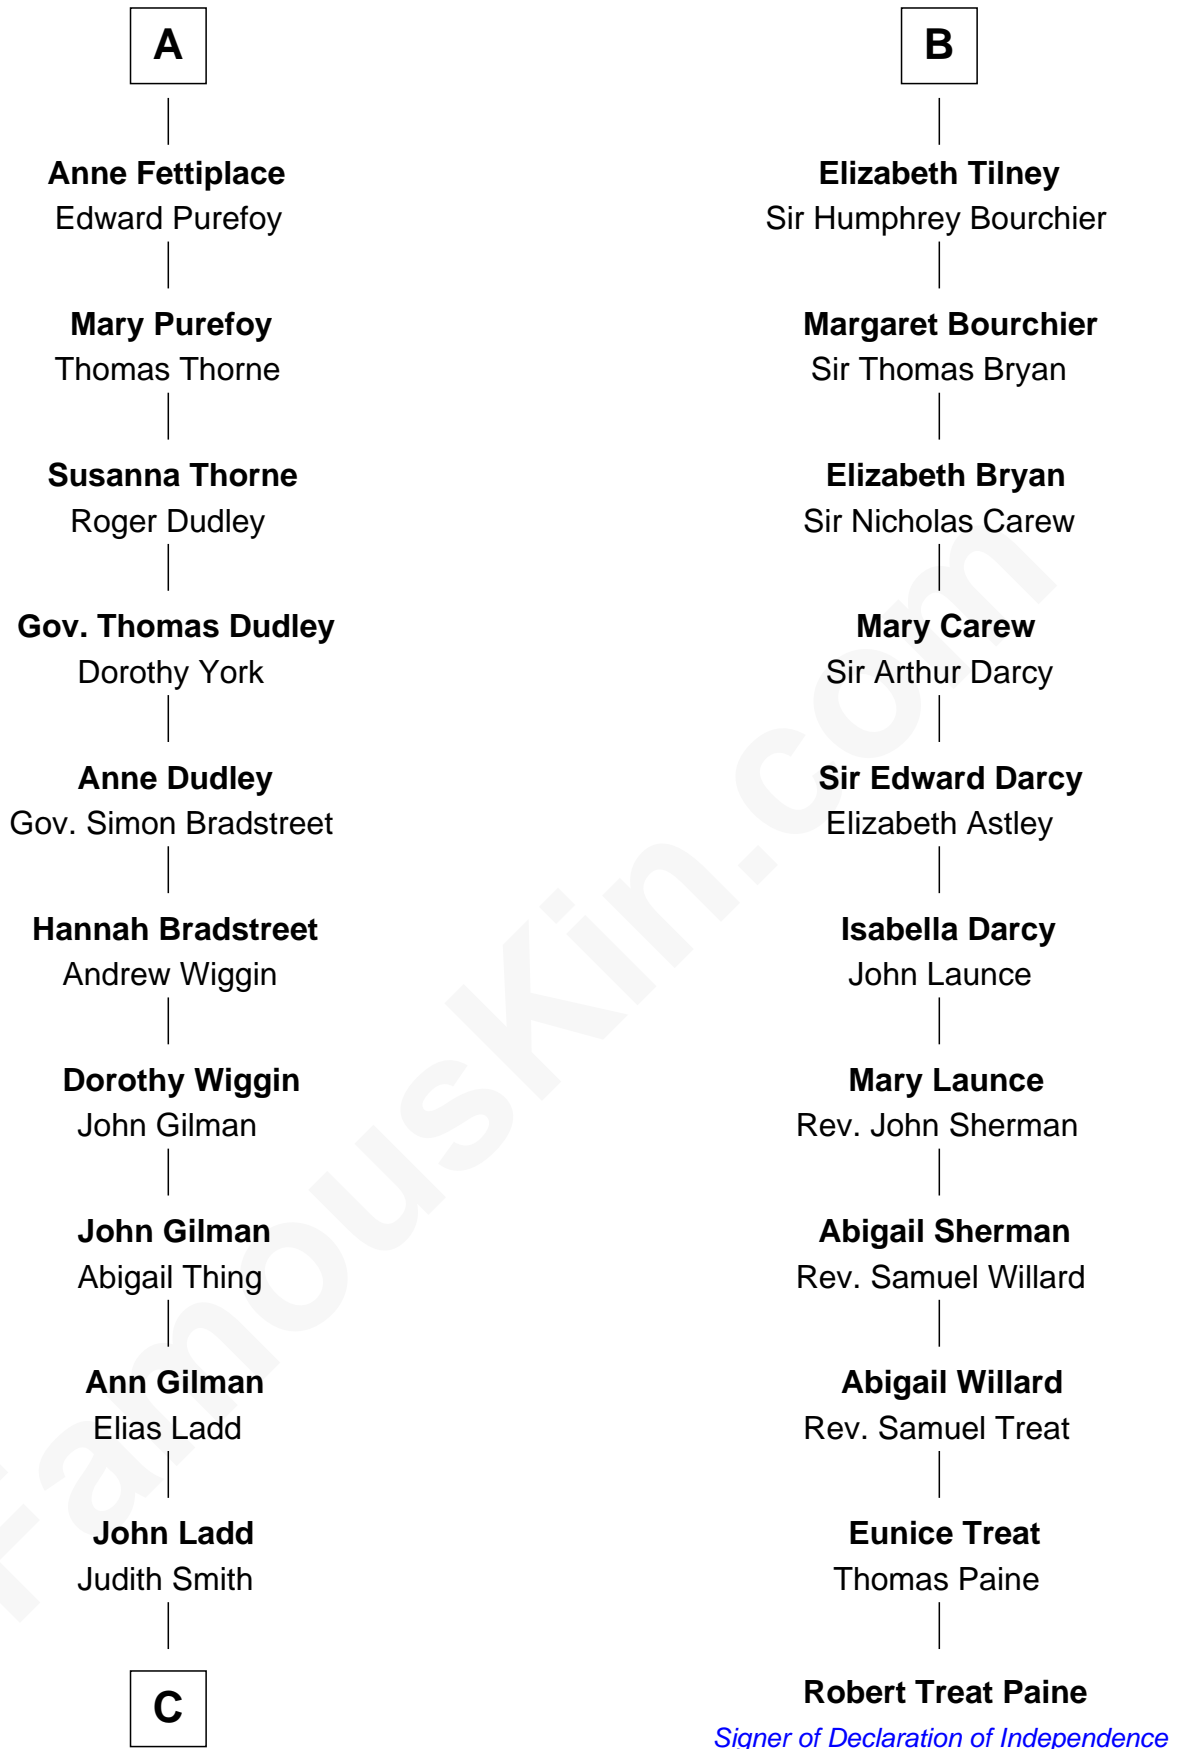

# FamousKin.com Relationship Chart of

**Alan Ladd**  
*Movie Actor*

17th cousin 4 times removed of

**Robert Treat Paine**

*Signer of the Declaration of Independence*

**C**

—  
**Josiah Ladd**

Nancy Ladd

—  
**Alvaro Ladd**

Nancy Shotwell

—  
**Oscar F. Ladd**

Julia Henrietta Meigs

—  
**Alan Harwood Ladd**

Selina Raleigh

—  
**Alan Ladd**

*Movie Actor*