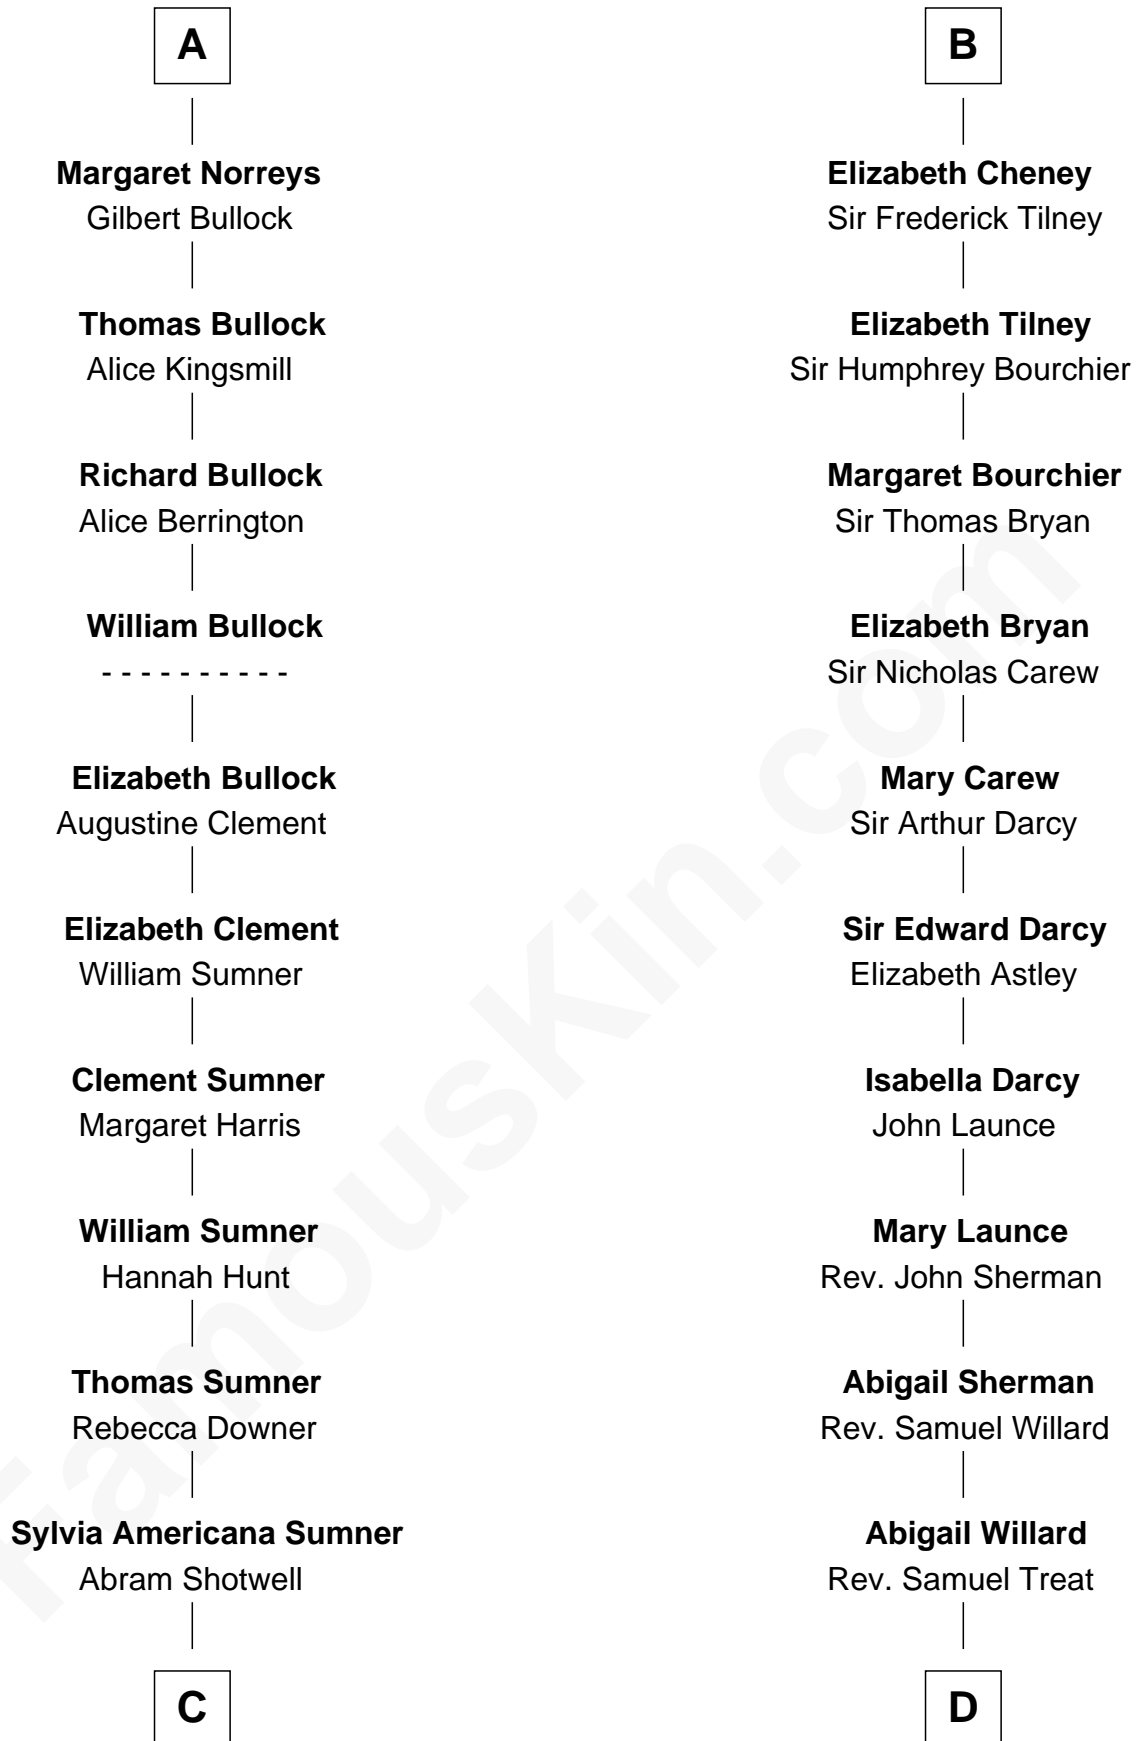

FamousKin.com Relationship Chart of

Alan Ladd
Movie Actor

18th cousin 2 times removed of

Robert Treat Paine

Signer of the Declaration of Independence

FamousKin.com