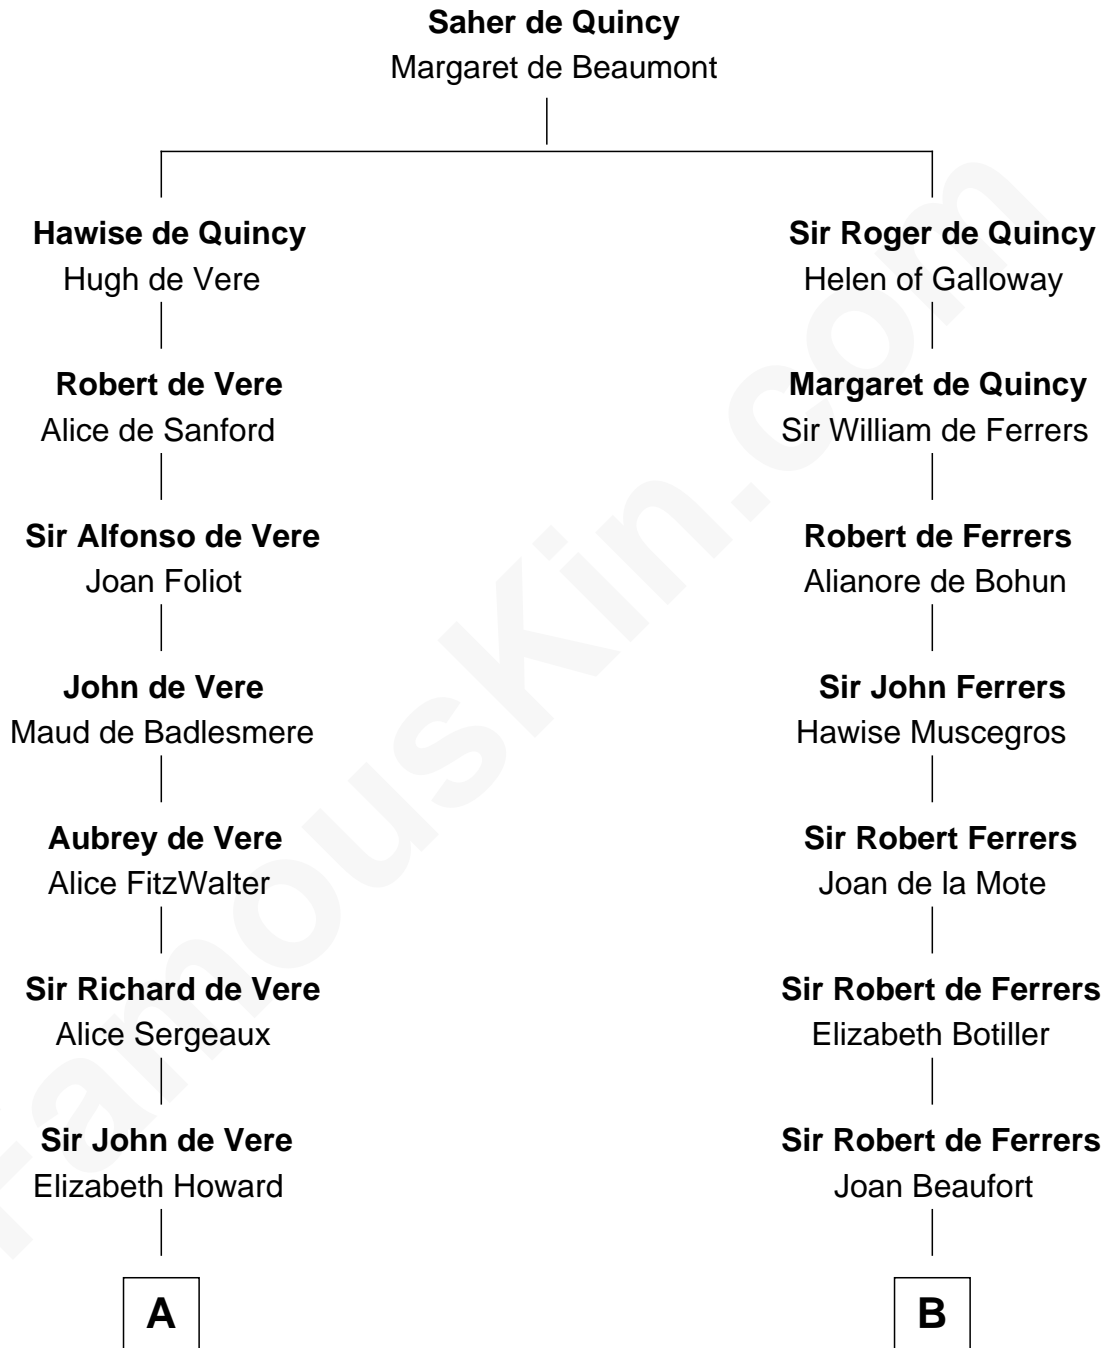

FamousKin.com Relationship Chart of

Alan Ladd
Movie Actor

19th cousin 2 times removed of

Robert Treat Paine

Signer of the Declaration of Independence

C

Sylvia Americana Sumner

Abram Shotwell