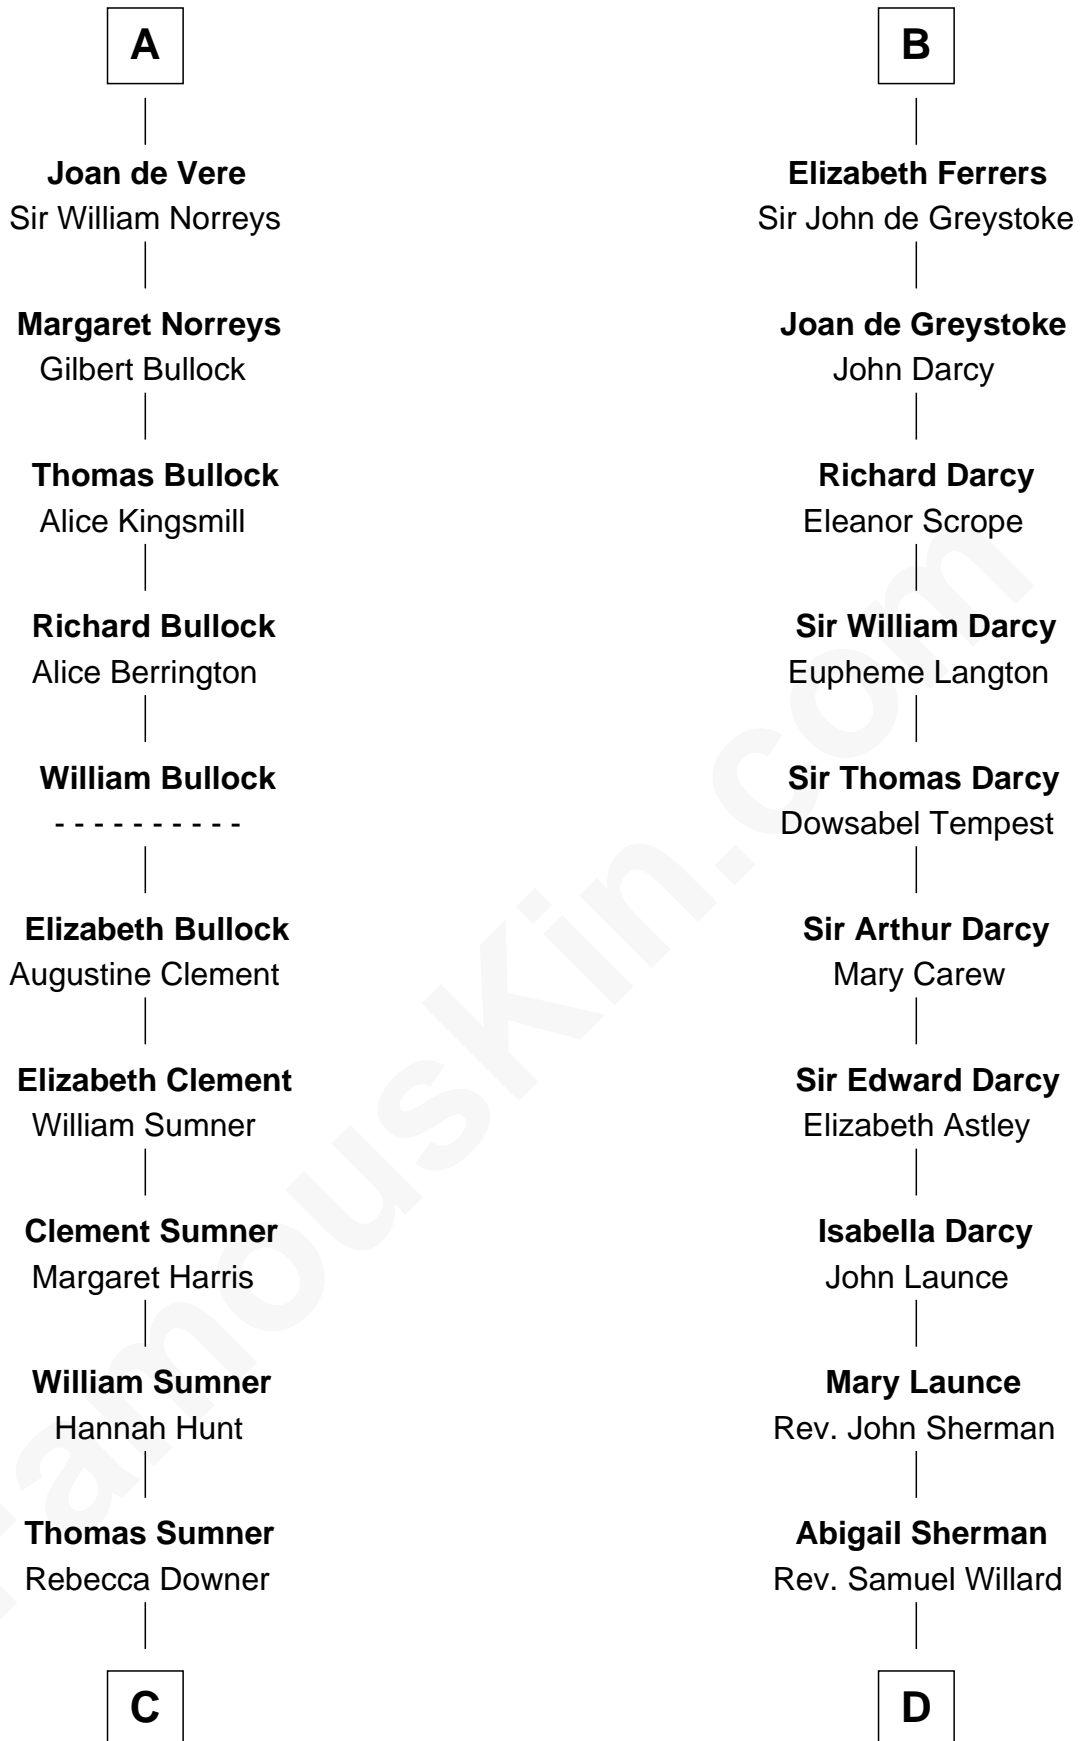

FamousKin.com Relationship Chart of

Alan Ladd
Movie Actor

19th cousin 2 times removed of

Robert Treat Paine

Signer of the Declaration of Independence

C

Sylvia Americana Sumner

Abram Shotwell

Nancy Shotwell

Alvaro Ladd

Oscar F. Ladd

Julia Henrietta Meigs

Alan Harwood Ladd

Selina Raleigh

Alan Ladd

Movie Actor

D

Abigail Willard

Rev. Samuel Treat

Eunice Treat

Thomas Paine

Robert Treat Paine

Signer of Declaration of Independence