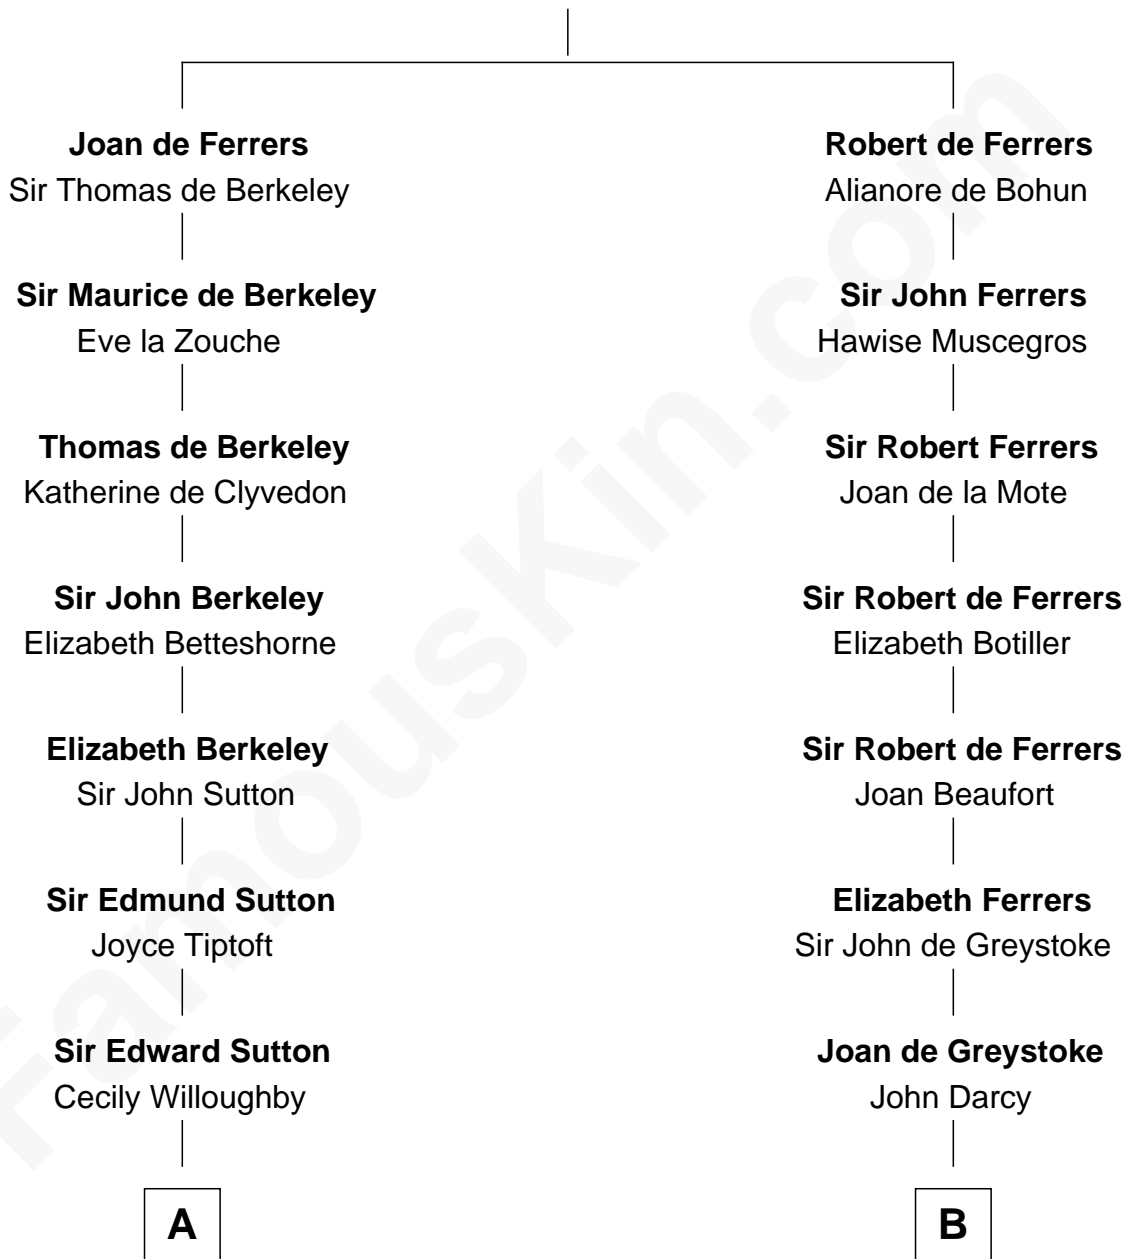

FamousKin.com

Relationship Chart of

Alan Ladd

Movie Actor

17th cousin 4 times removed of

Robert Treat Paine
Signer of the Declaration of Independence

Sir William de Ferrers
 Margaret de Quincy

C

—
Josiah Ladd

Nancy Ladd

—
Alvaro Ladd

Nancy Shotwell

—
Oscar F. Ladd

Julia Henrietta Meigs

—
Alan Harwood Ladd

Selina Raleigh