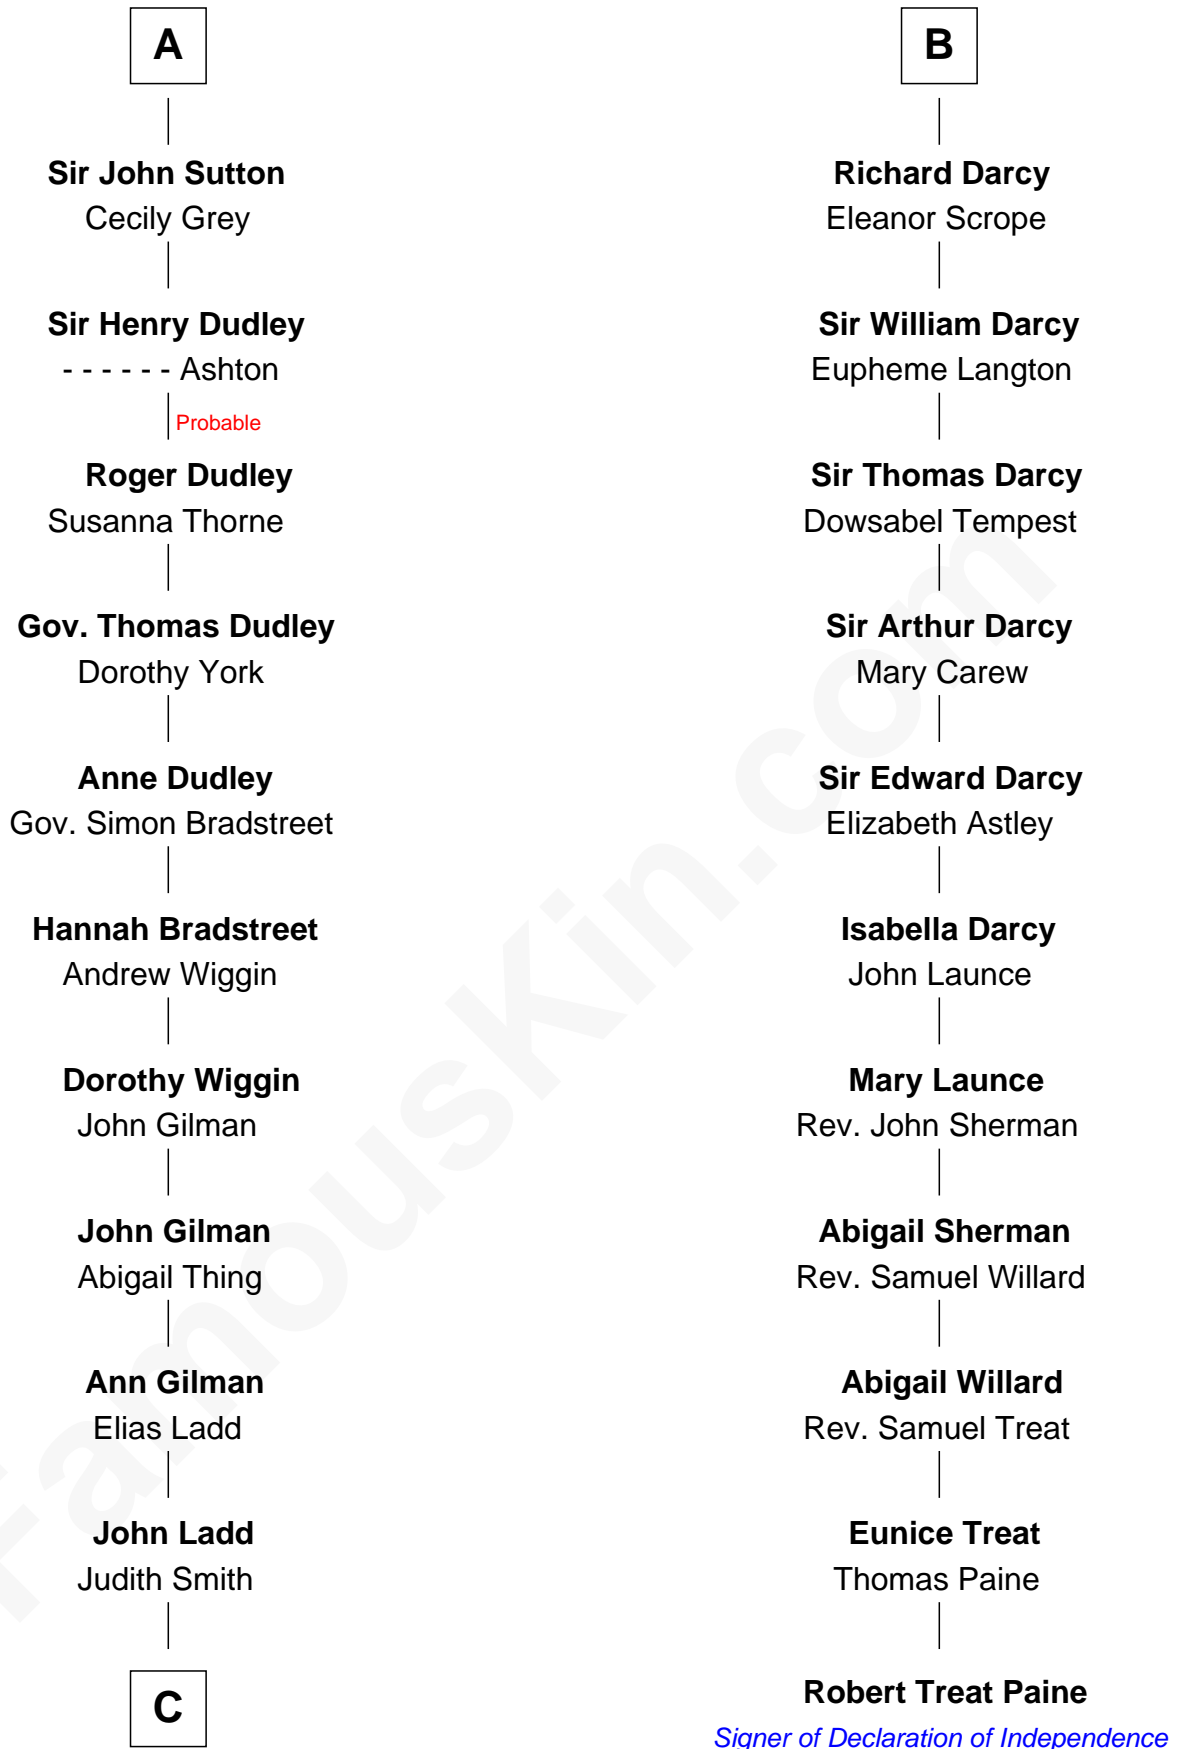

FamousKin.com

Relationship Chart of

Alan Ladd

Movie Actor

17th cousin 4 times removed of

Robert Treat Paine
Signer of the Declaration of Independence

Sir William de Ferrers
 Margaret de Quincy

C

—
Josiah Ladd

Nancy Ladd

—
Alvaro Ladd

Nancy Shotwell

—
Oscar F. Ladd

Julia Henrietta Meigs

—
Alan Harwood Ladd

Selina Raleigh