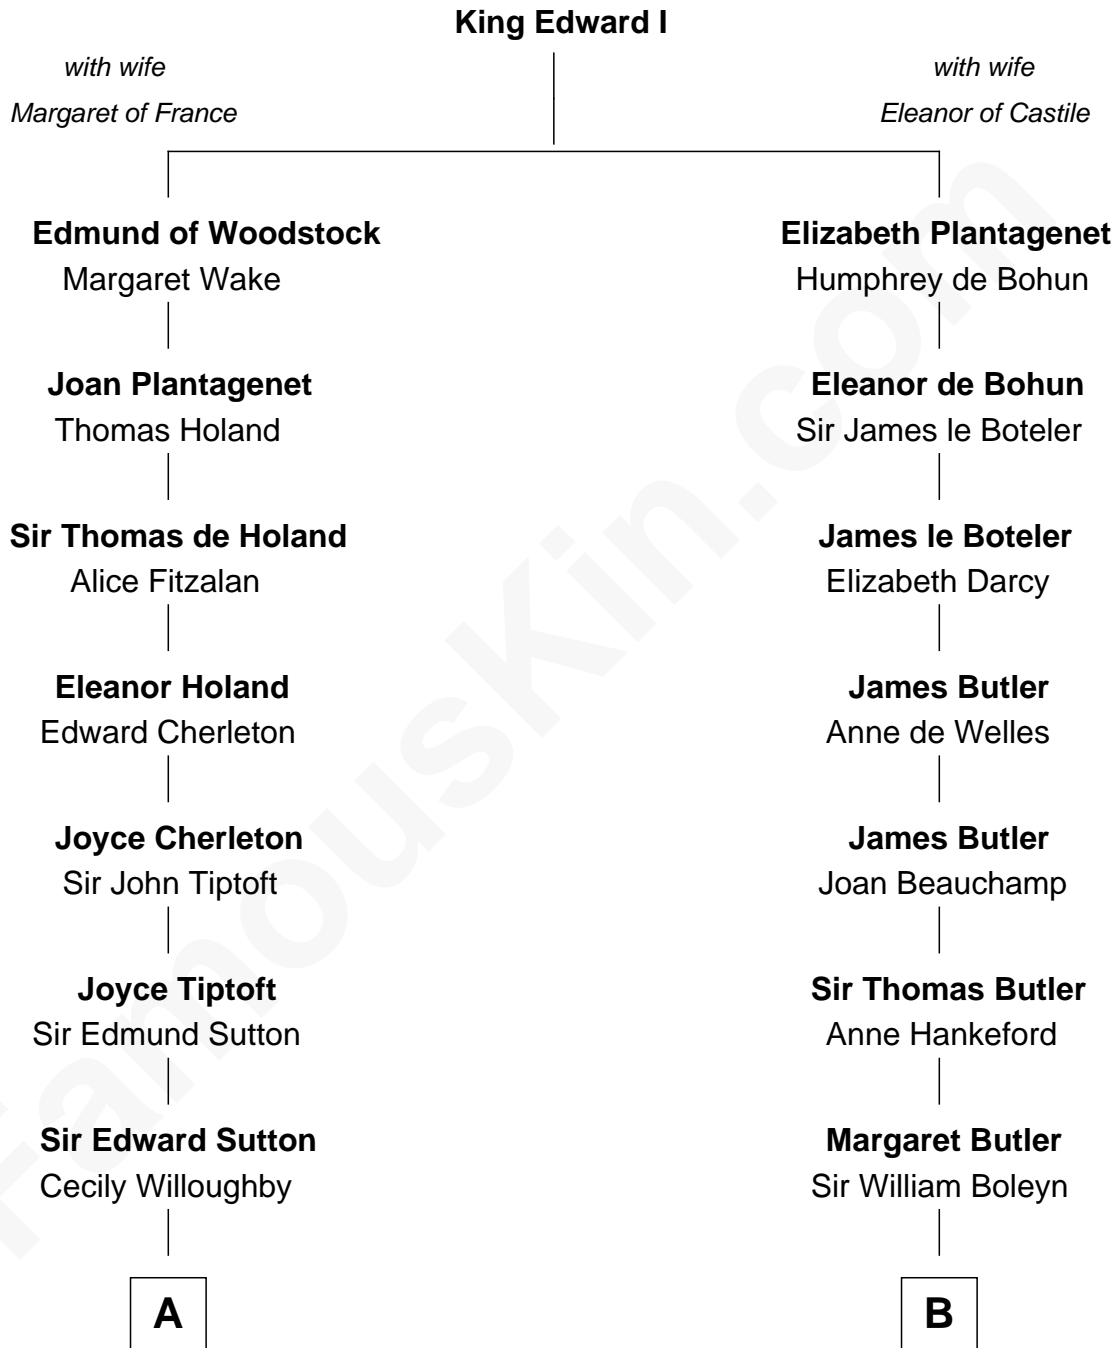

FamousKin.com Relationship Chart of

Alan Ladd
Movie Actor

16th cousin 5 times removed of

William Floyd

Signer of the Declaration of Independence

C

—
Josiah Ladd

Nancy Ladd

—
Alvaro Ladd

Nancy Shotwell

—
Oscar F. Ladd

Julia Henrietta Meigs

—
Alan Harwood Ladd

Selina Raleigh

—
Alan Ladd

Movie Actor