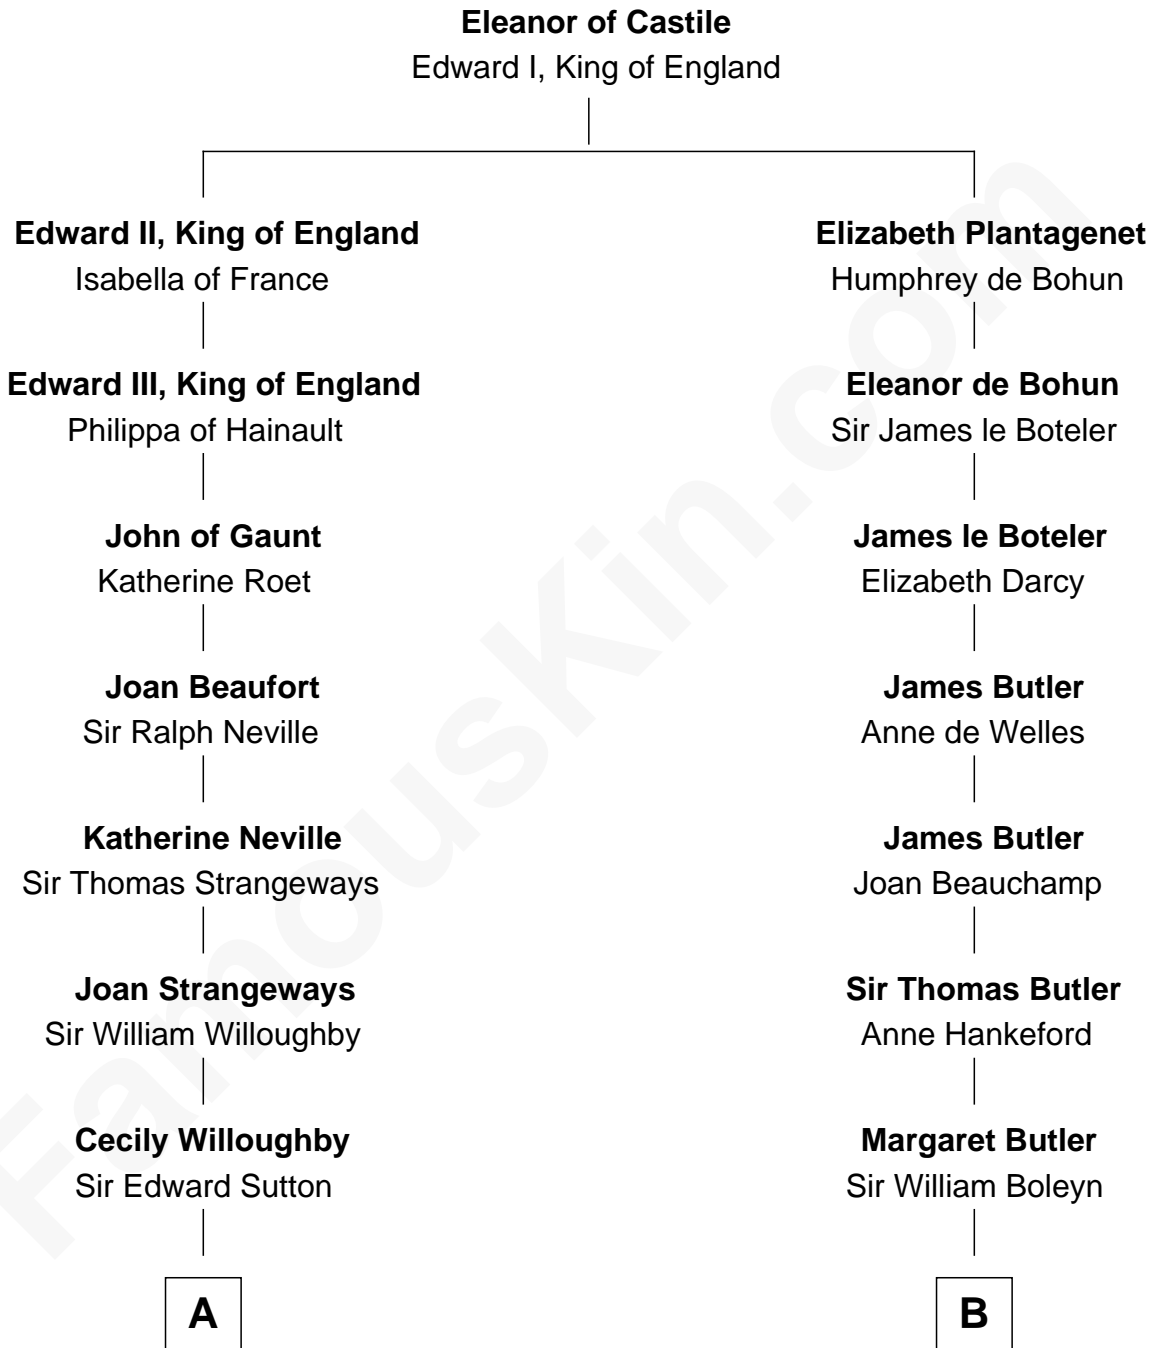

FamousKin.com Relationship Chart of

Alan Ladd
Movie Actor

16th cousin 5 times removed of

William Floyd

Signer of the Declaration of Independence

C

—
Josiah Ladd

Nancy Ladd

—
Alvaro Ladd

Nancy Shotwell

—
Oscar F. Ladd

Julia Henrietta Meigs

—
Alan Harwood Ladd

Selina Raleigh

—
Alan Ladd

Movie Actor