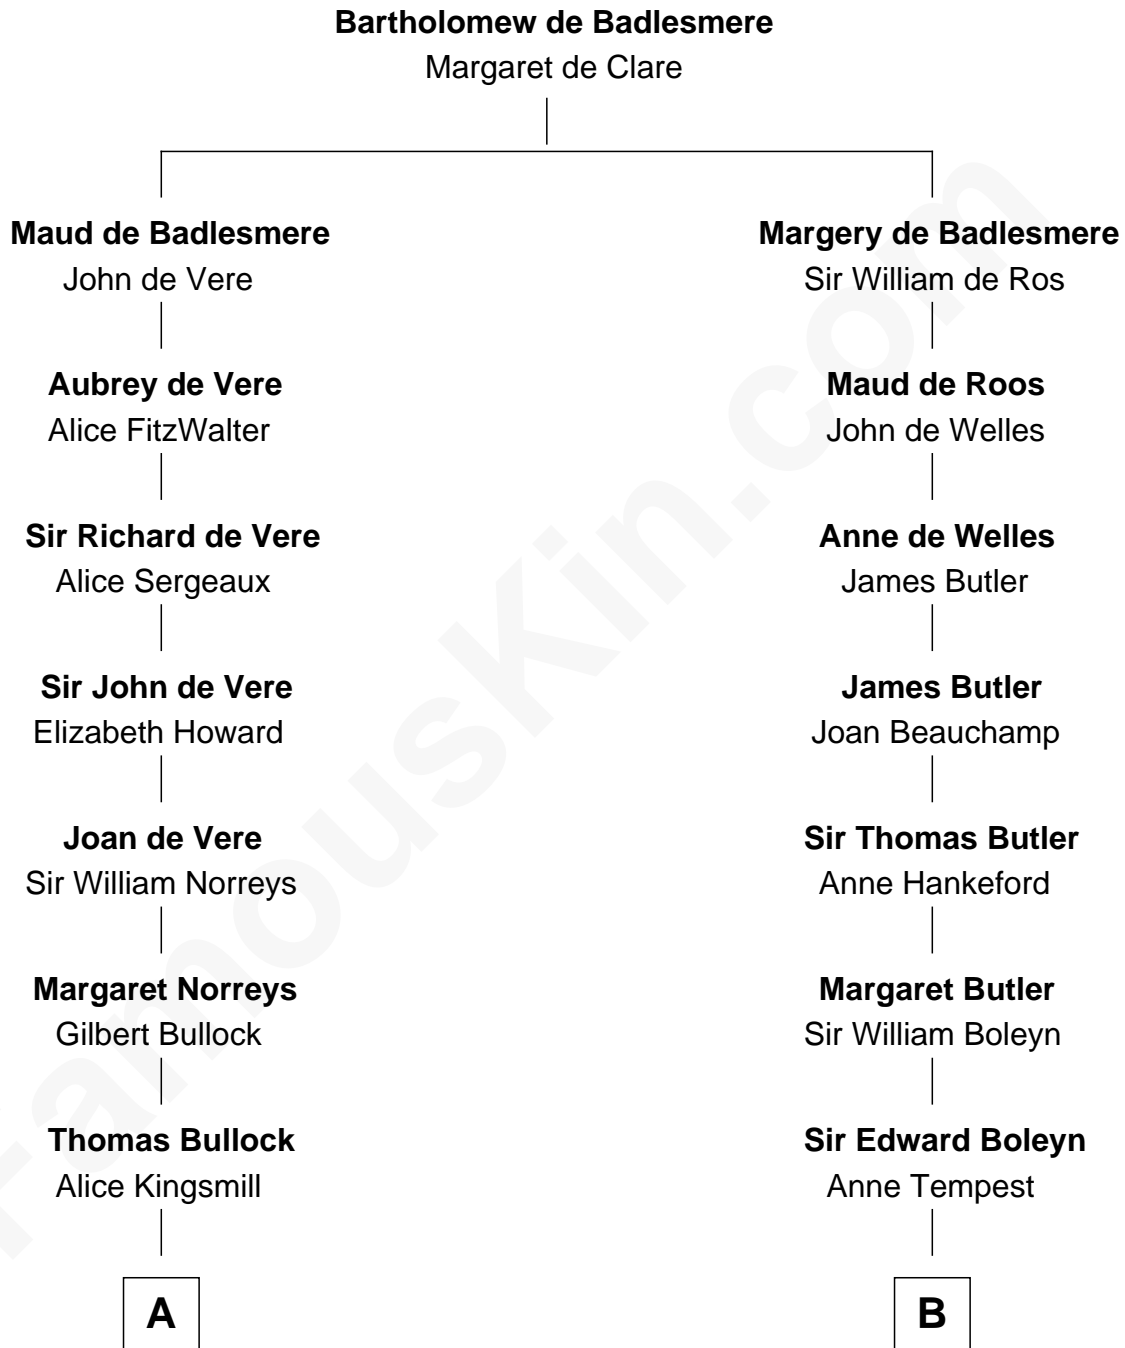

FamousKin.com Relationship Chart of

Alan Ladd
Movie Actor

15th cousin 3 times removed of

William Floyd

Signer of the Declaration of Independence

C

—
Alan Harwood Ladd

Selina Raleigh

—
Alan Ladd

Movie Actor

FamousKin.com