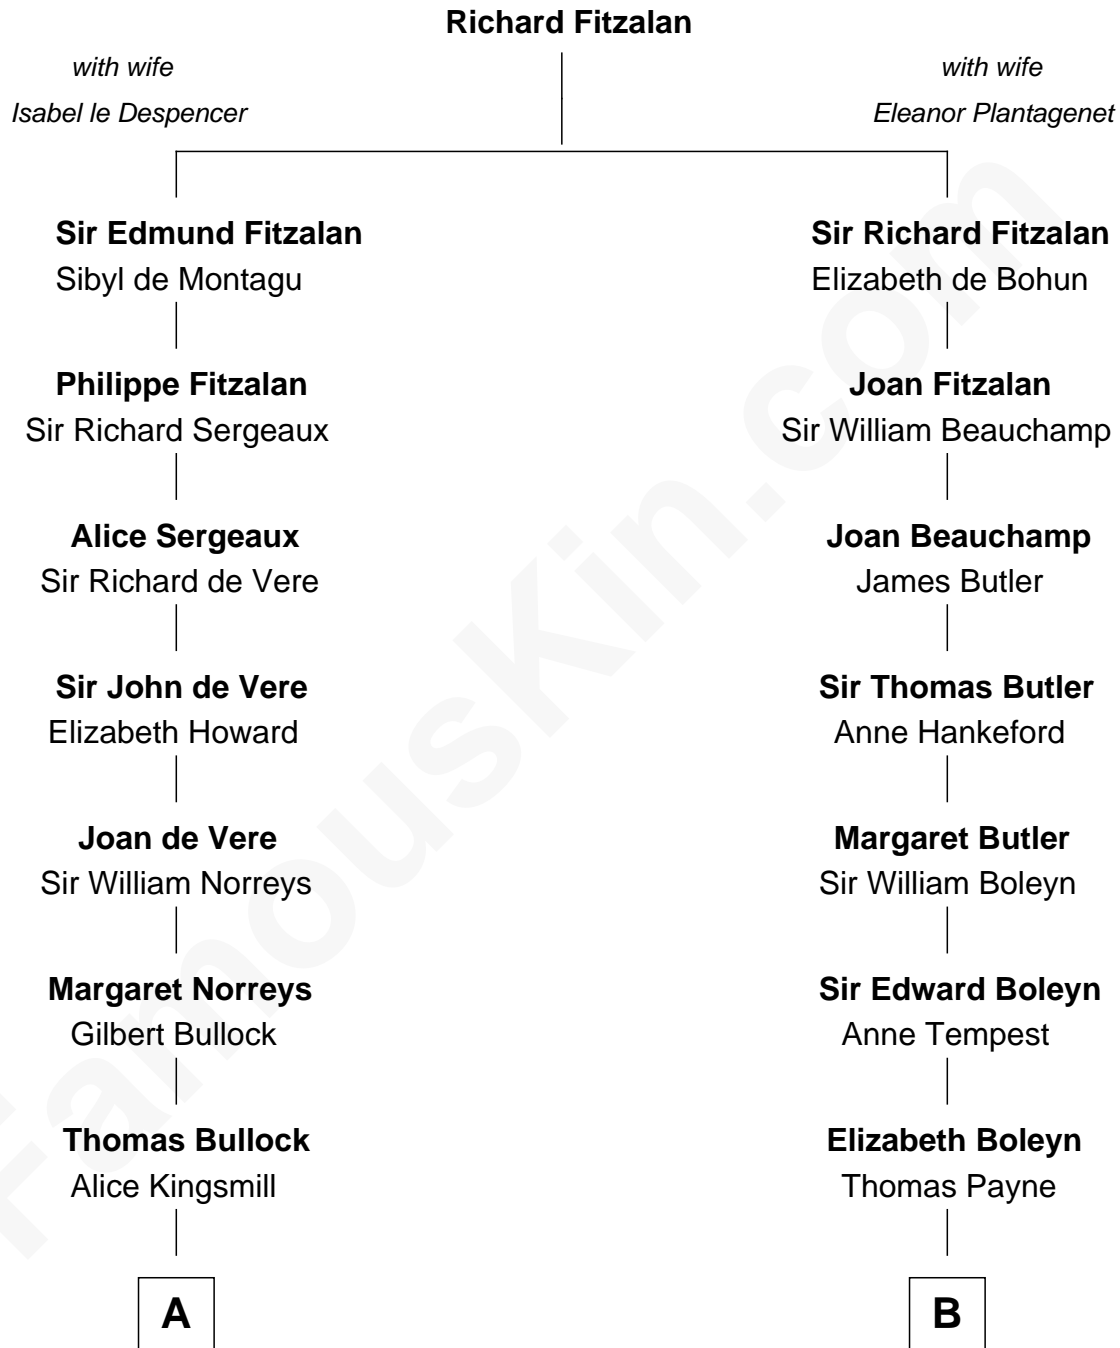

FamousKin.com Relationship Chart of

Alan Ladd
Movie Actor

14th cousin 4 times removed of

William Floyd

Signer of the Declaration of Independence

C

—
Alan Harwood Ladd

Selina Raleigh