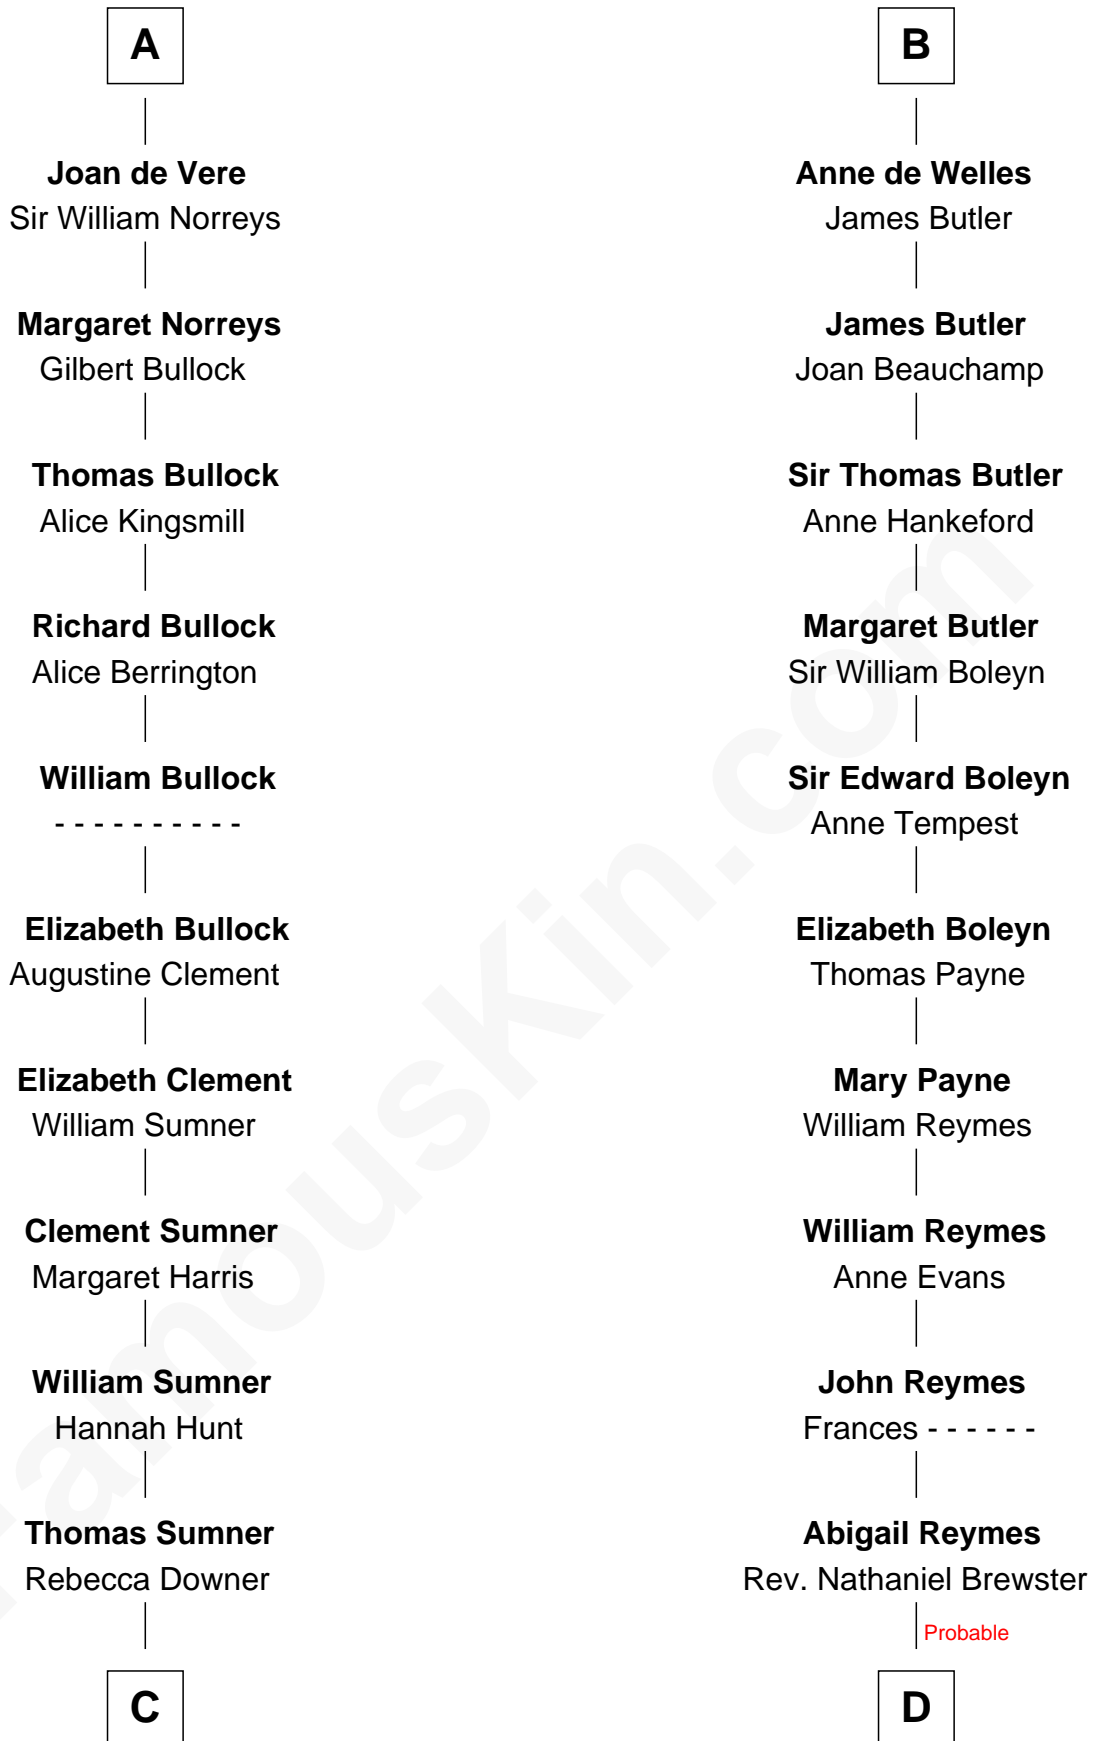

FamousKin.com Relationship Chart of

Alan Ladd
Movie Actor

20th cousin 1 time removed of

William Floyd

Signer of the Declaration of Independence

C

Sylvia Americana Sumner

Abram Shotwell

Nancy Shotwell

Alvaro Ladd

Oscar F. Ladd

Julia Henrietta Meigs

Alan Harwood Ladd

Selina Raleigh

Alan Ladd

Movie Actor

D

Sarah Brewster

Jonathan Smith

Jonathan Smith

Elizabeth Platt

Tabitha Smith

Nicholl Floyd

William Floyd