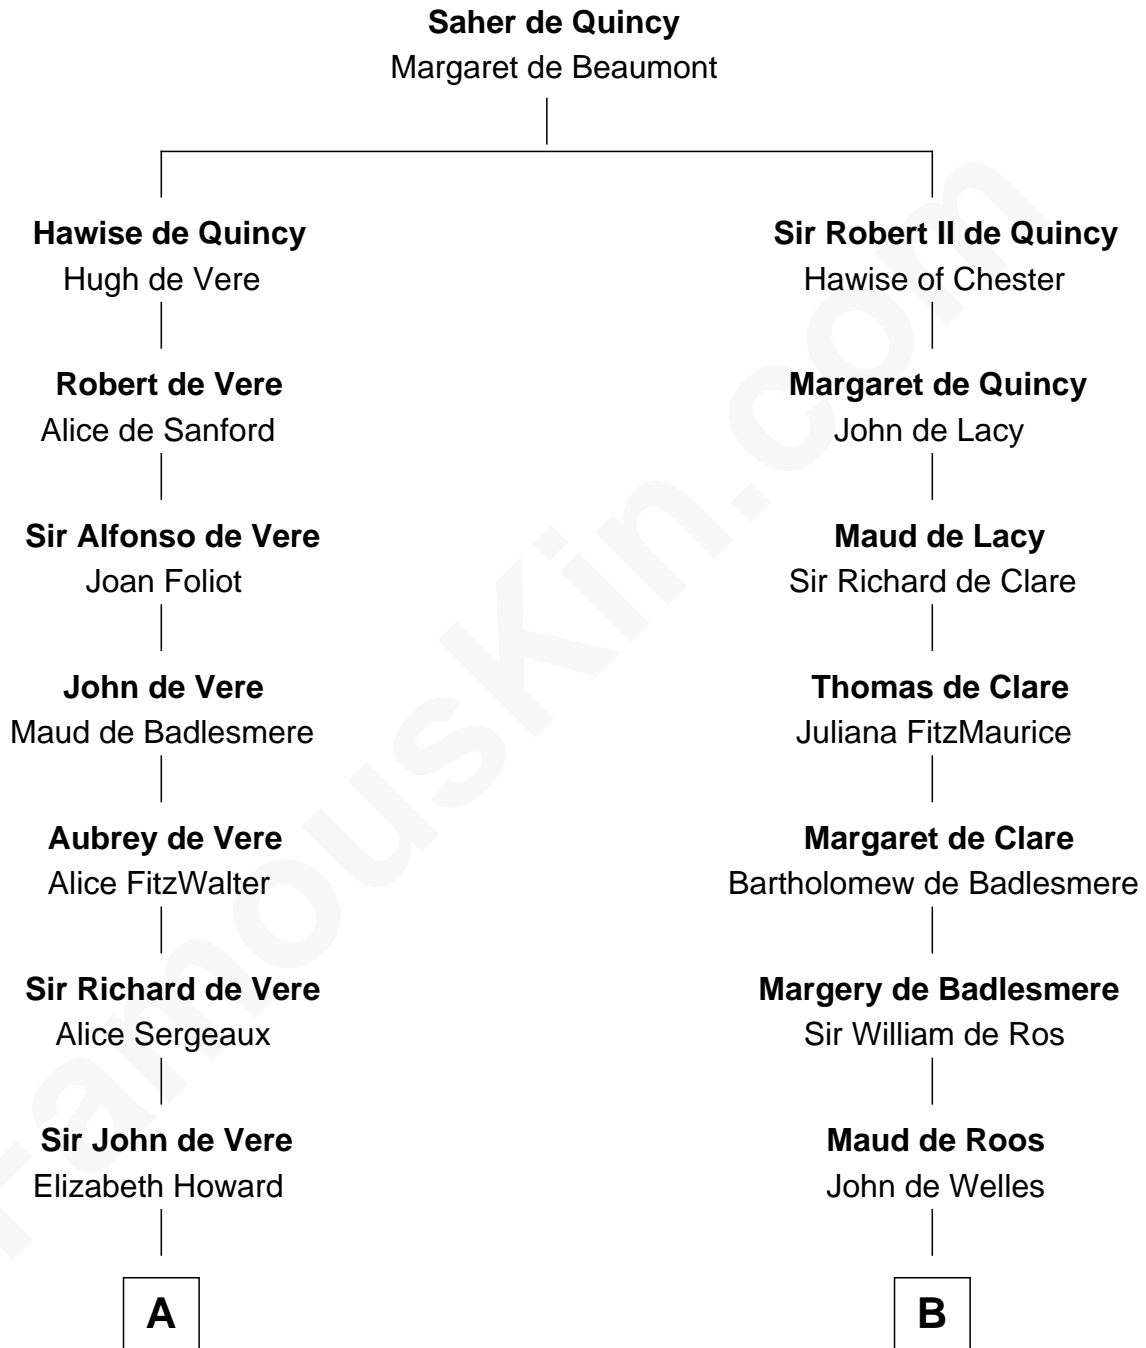

FamousKin.com Relationship Chart of

Alan Ladd
Movie Actor

20th cousin 1 time removed of

William Floyd

Signer of the Declaration of Independence

C

Sylvia Americana Sumner

Abram Shotwell

Nancy Shotwell

Alvaro Ladd

Oscar F. Ladd

Julia Henrietta Meigs

Alan Harwood Ladd

Selina Raleigh

Alan Ladd

Movie Actor

D

Sarah Brewster

Jonathan Smith

Jonathan Smith

Elizabeth Platt

Tabitha Smith

Nicholl Floyd

William Floyd