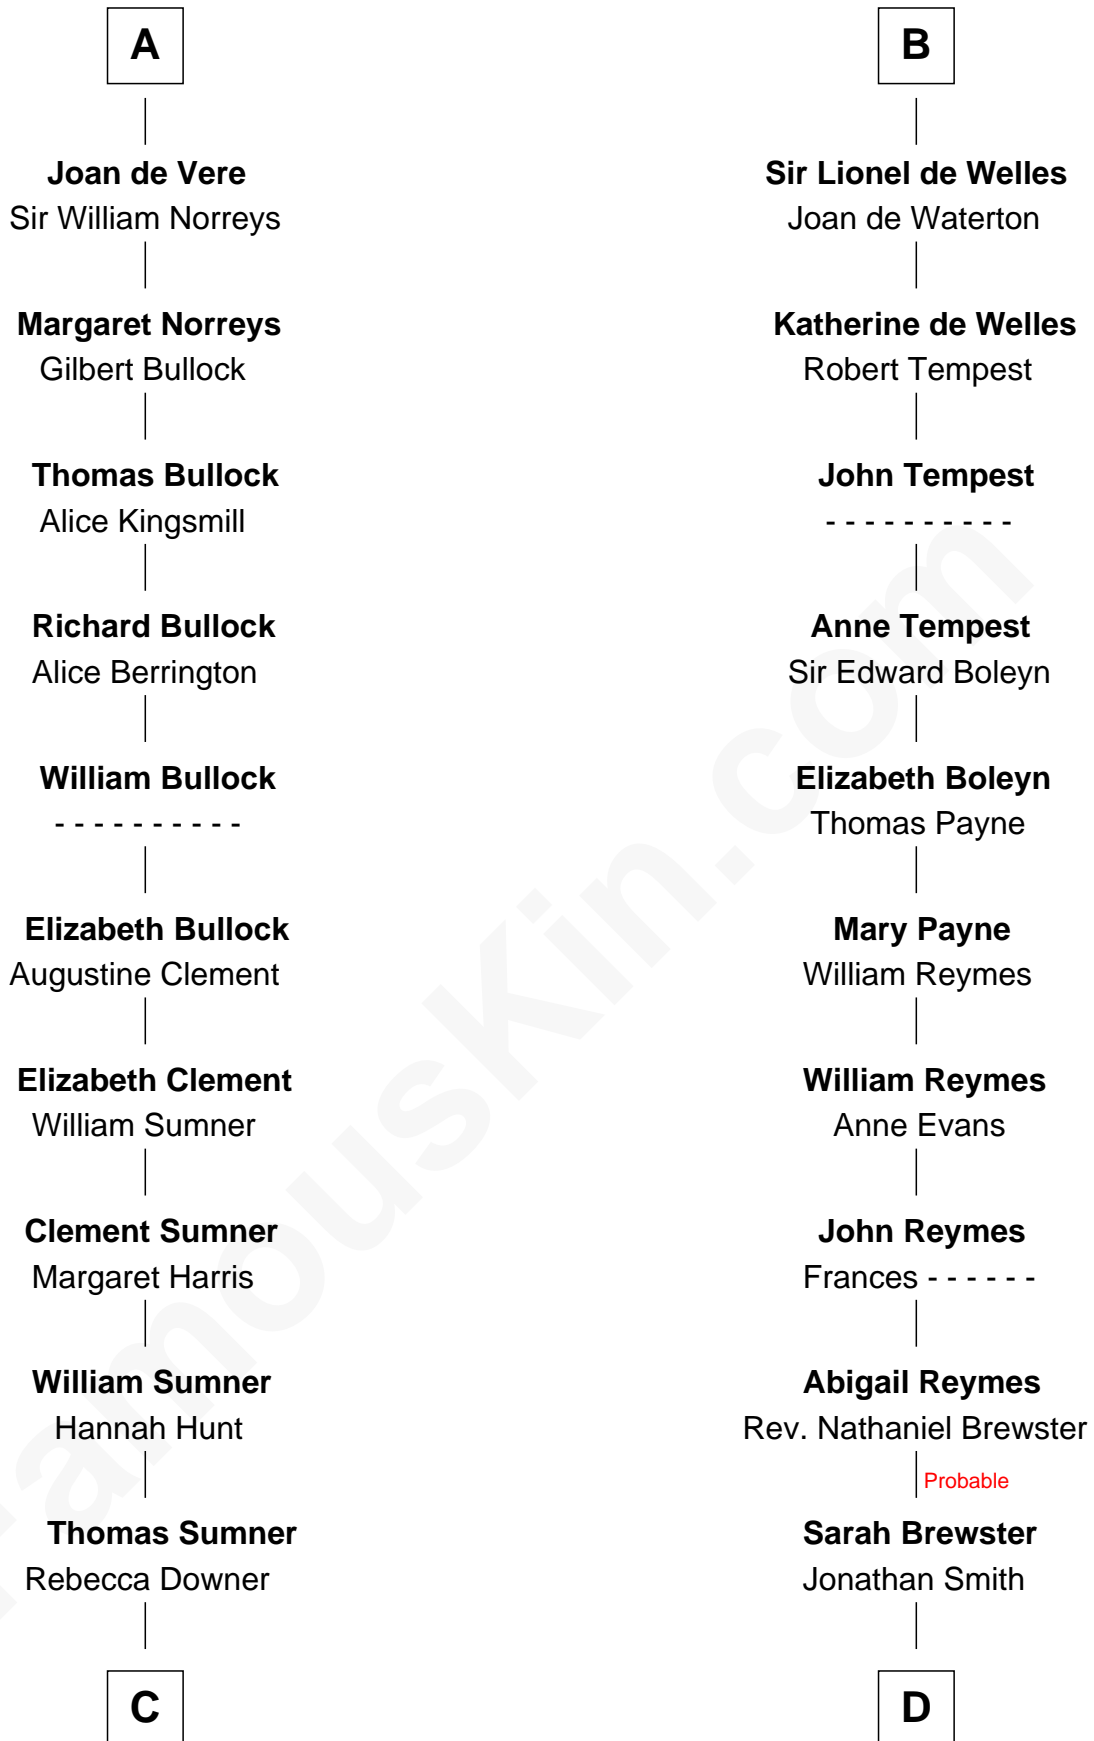

FamousKin.com Relationship Chart of

Alan Ladd
Movie Actor

19th cousin 2 times removed of

William Floyd

Signer of the Declaration of Independence

Sir William Longespee
Ela of Salisbury

Ida Longespee
Sir Walter FitzRobert

Sir Robert FitzWalter
Eleanor de Ferrers

Sir Robert FitzWalter
Joan de Multon

Sir John FitzWalter
Eleanor de Percy

Alice FitzWalter
Aubrey de Vere

Sir Richard de Vere
Alice Sergeaux

Sir John de Vere
Elizabeth Howard

A

William Longespee
Idoine de Camville

Ela Longespee
Sir James de Audley

Sir Hugh I de Audley
Iseult de Mortimer

Alice de Audley
Sir Ralph de Greystoke

Sir William de Greystoke
Joan FitzHenry

Sir Ralph de Greystoke
Katherine de Clifford

Maud de Greystoke
Eudo de Welles

B

C

Sylvia Americana Sumner

Abram Shotwell

Nancy Shotwell

Alvaro Ladd

Oscar F. Ladd