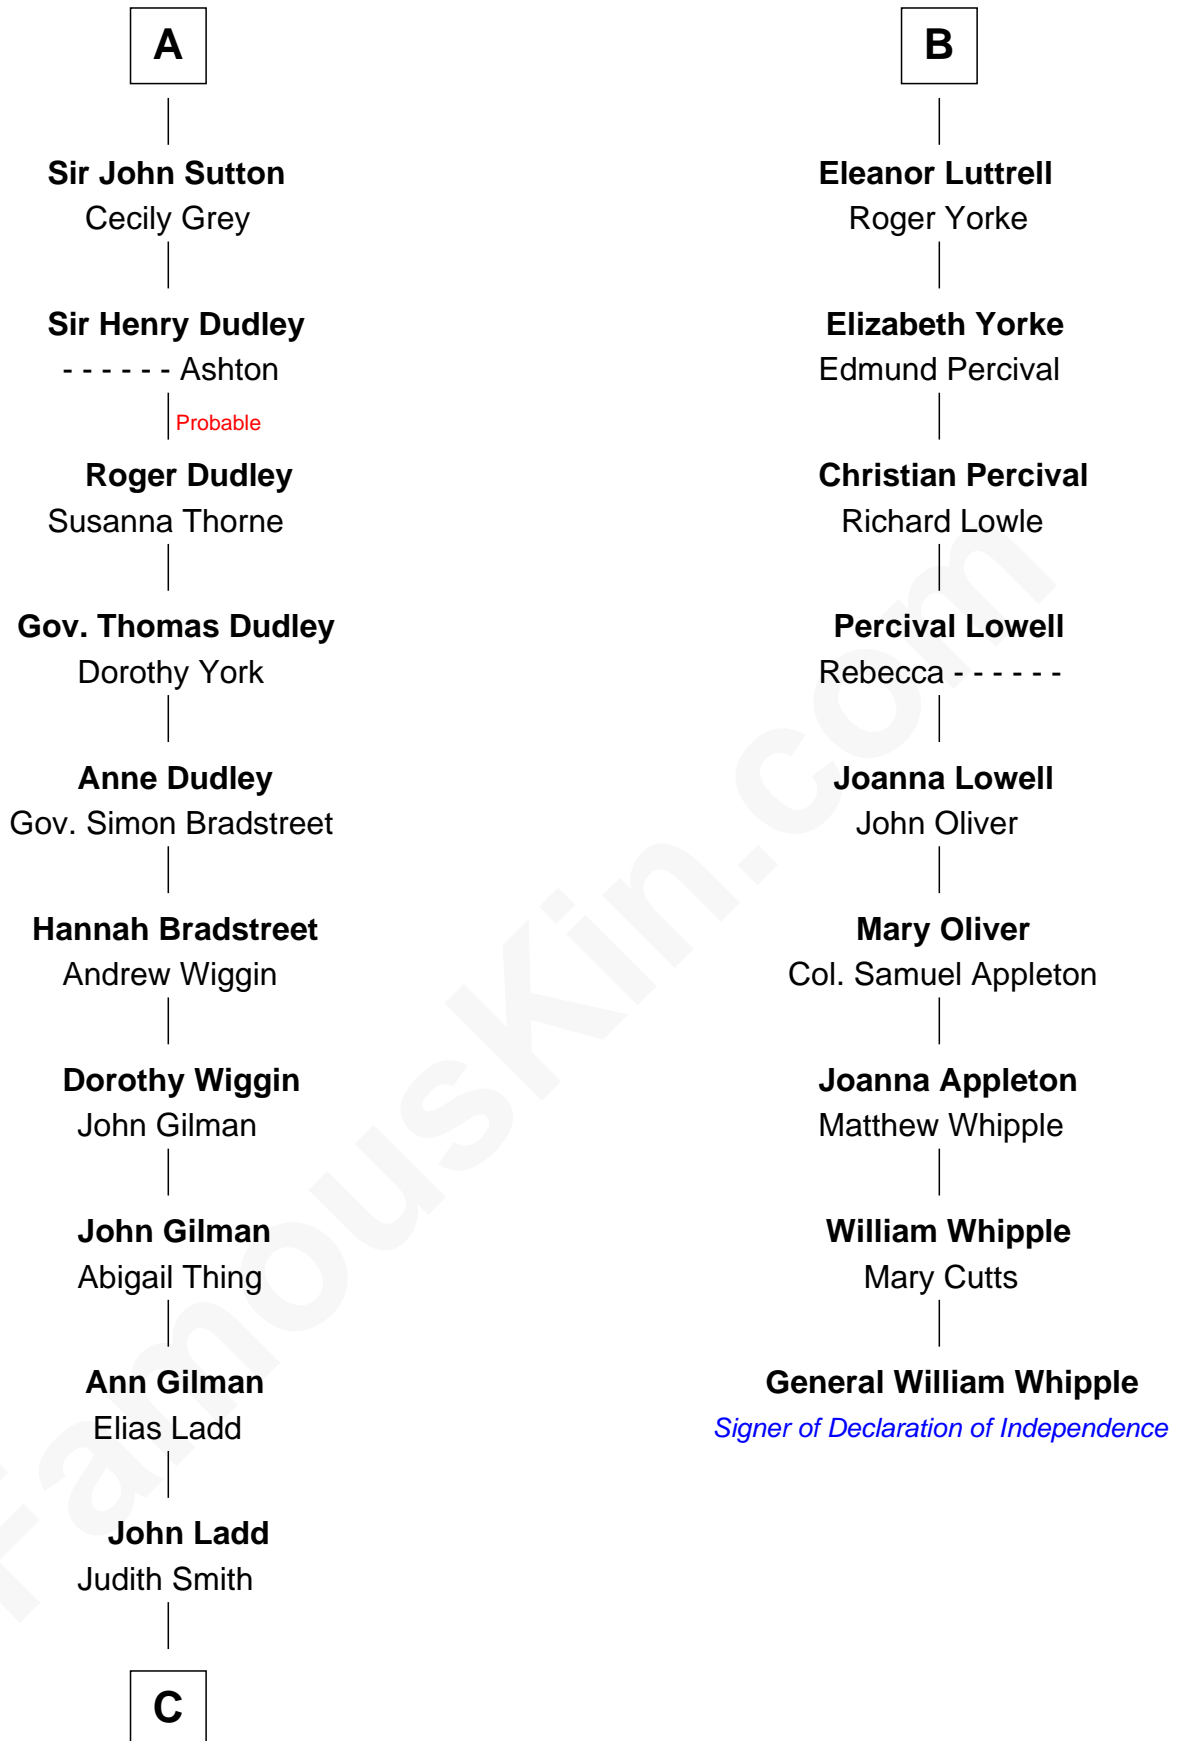

FamousKin.com
Relationship Chart of
Alan Ladd
Movie Actor

15th cousin 6 times removed of
General William Whipple
Signer of the Declaration of Independence

C

—
Josiah Ladd

Nancy Ladd

—
Alvaro Ladd

Nancy Shotwell

—
Oscar F. Ladd

Julia Henrietta Meigs

—
Alan Harwood Ladd

Selina Raleigh

—
Alan Ladd

Movie Actor

FamousKin.com