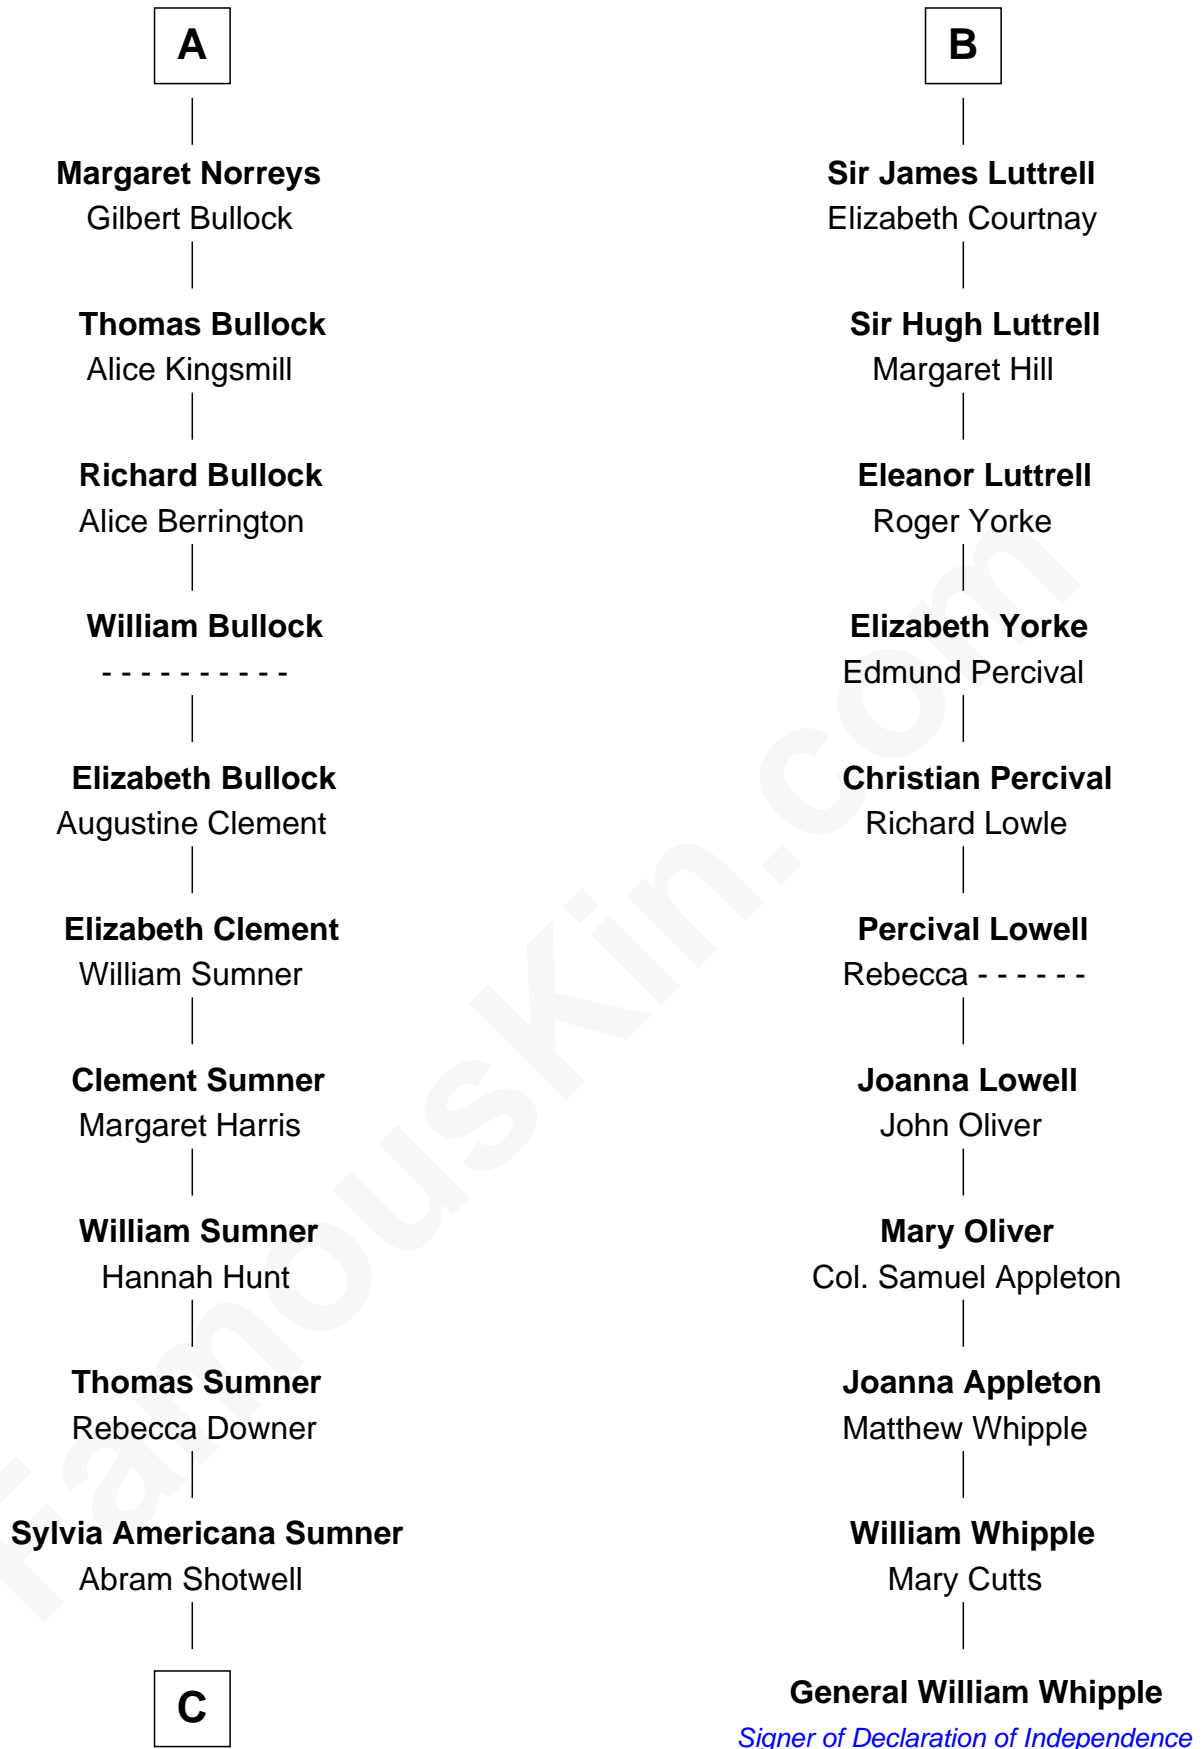

# FamousKin.com Relationship Chart of

**Alan Ladd**  
Movie Actor

17th cousin 3 times removed of

**General William Whipple**  
Signer of the Declaration of Independence

**C**

—  
**Nancy Shotwell**

Alvaro Ladd

—  
**Oscar F. Ladd**

Julia Henrietta Meigs

—  
**Alan Harwood Ladd**

Selina Raleigh

—  
**Alan Ladd**

*Movie Actor*

FamousKin.com