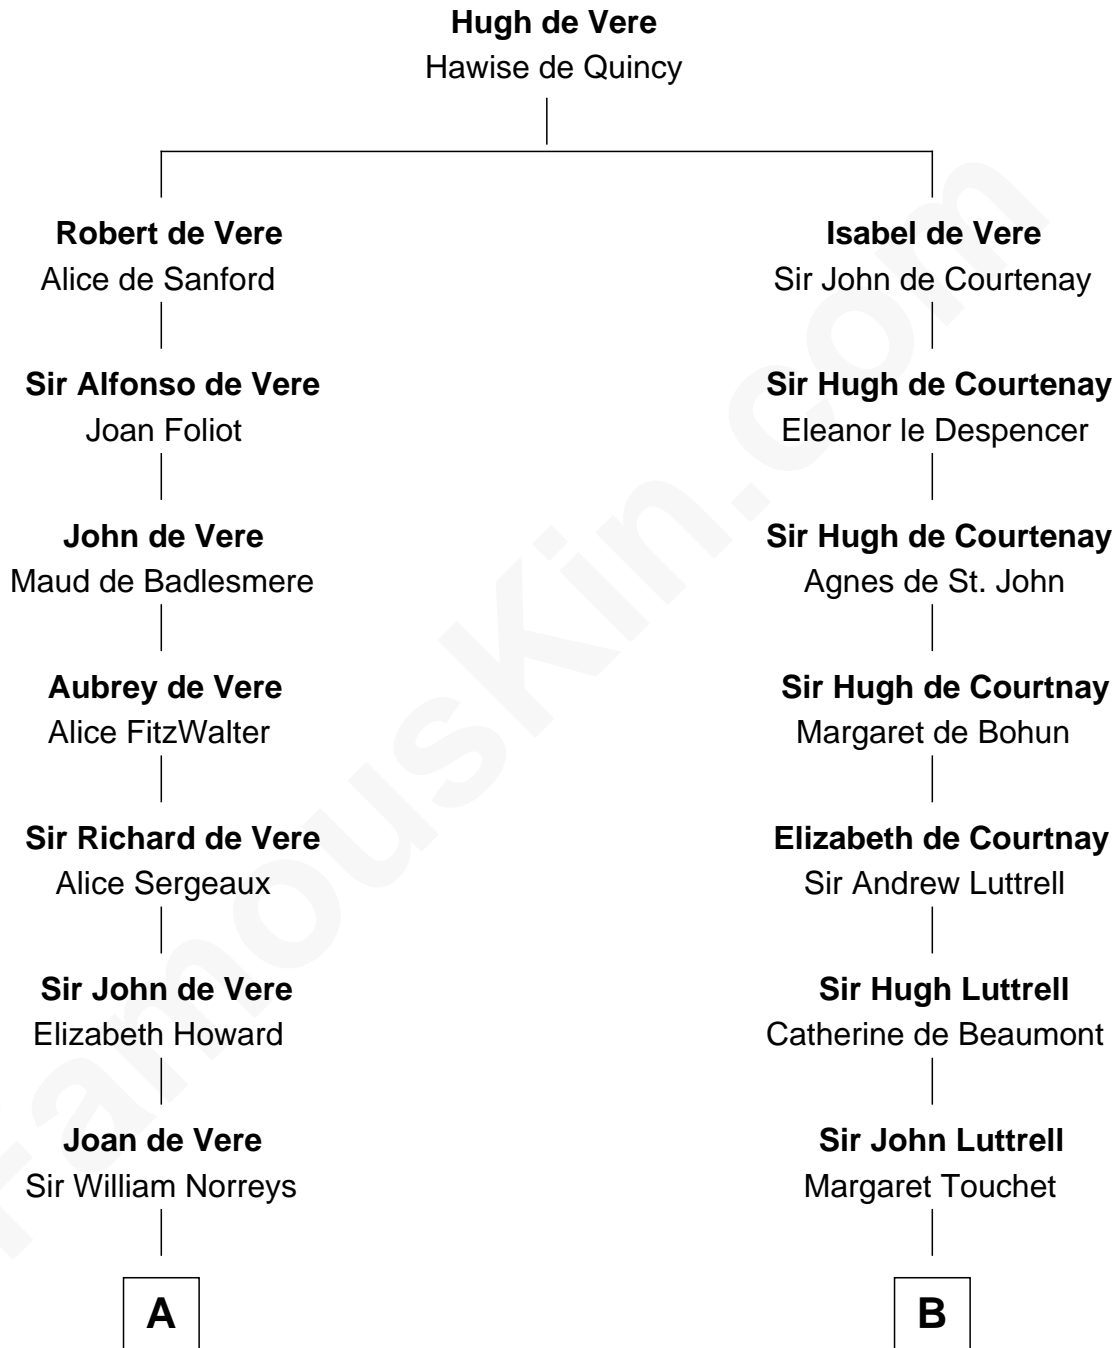

# FamousKin.com Relationship Chart of

**Alan Ladd**  
Movie Actor

17th cousin 3 times removed of

**General William Whipple**  
Signer of the Declaration of Independence

**C**

—  
**Nancy Shotwell**

Alvaro Ladd

—  
**Oscar F. Ladd**

Julia Henrietta Meigs

—  
**Alan Harwood Ladd**

Selina Raleigh

—  
**Alan Ladd**

*Movie Actor*

FamousKin.com