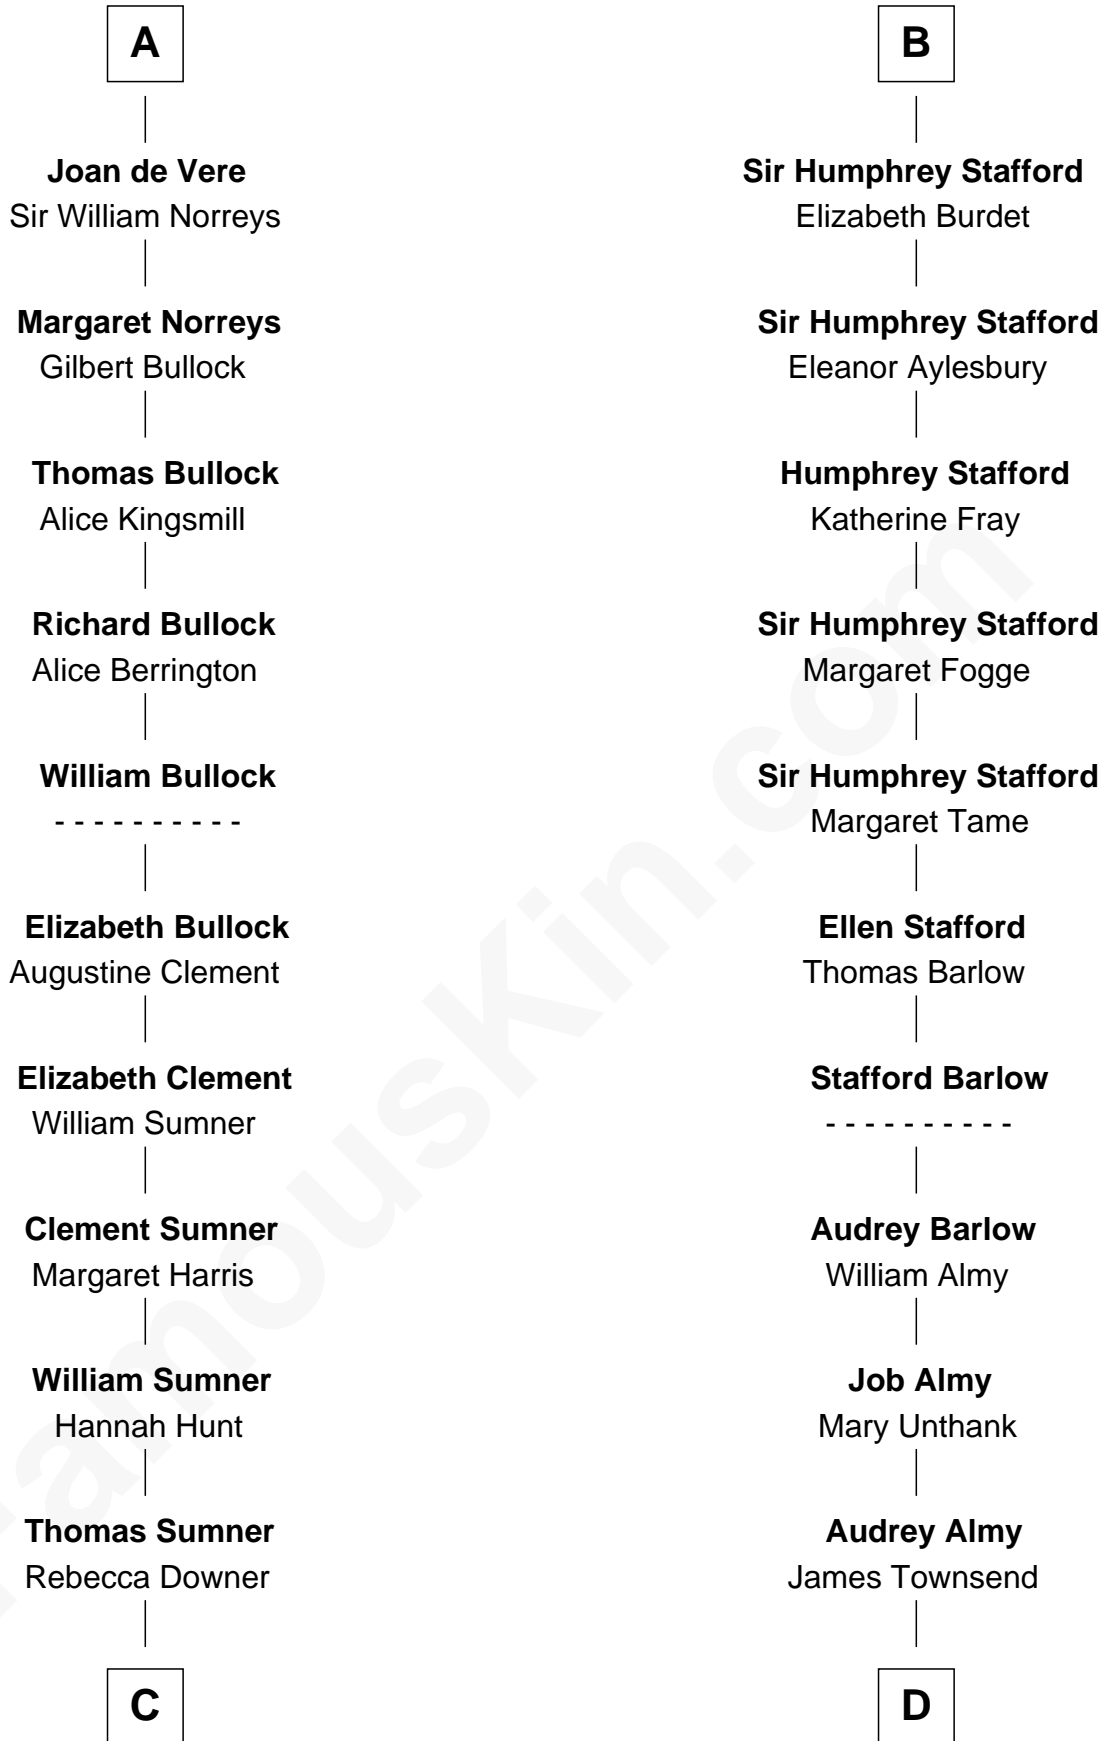

FamousKin.com Relationship Chart of

Alan Ladd
Movie Actor

19th cousin 2 times removed of

Robert Townsend

Member of the Culper Spy Ring during the American Revolution

Sir William Longespee
Ela of Salisbury

Ida Longespee
Sir Walter FitzRobert

Sir Robert FitzWalter
Eleanor de Ferrers

Sir Robert FitzWalter
Joan de Multon

Sir John FitzWalter
Eleanor de Percy

Alice FitzWalter
Aubrey de Vere

Sir Richard de Vere
Alice Sergeaux

Sir John de Vere
Elizabeth Howard

A

Ida Longespee
Sir William de Beauchamp

Beatrice de Beauchamp
Thomas FitzOtto

Maud FitzThomas
John de Botetourte

Ada de Botetourte
Sir John de St. Philibert

Maud de St. Philibert
Sir Warin Trussell

Maud Trussell
Sir John de Hastang

Maud de Hastang
Ralph Stafford

B

C

Sylvia Americana Sumner

Abram Shotwell

Nancy Shotwell

Alvaro Ladd

Oscar F. Ladd