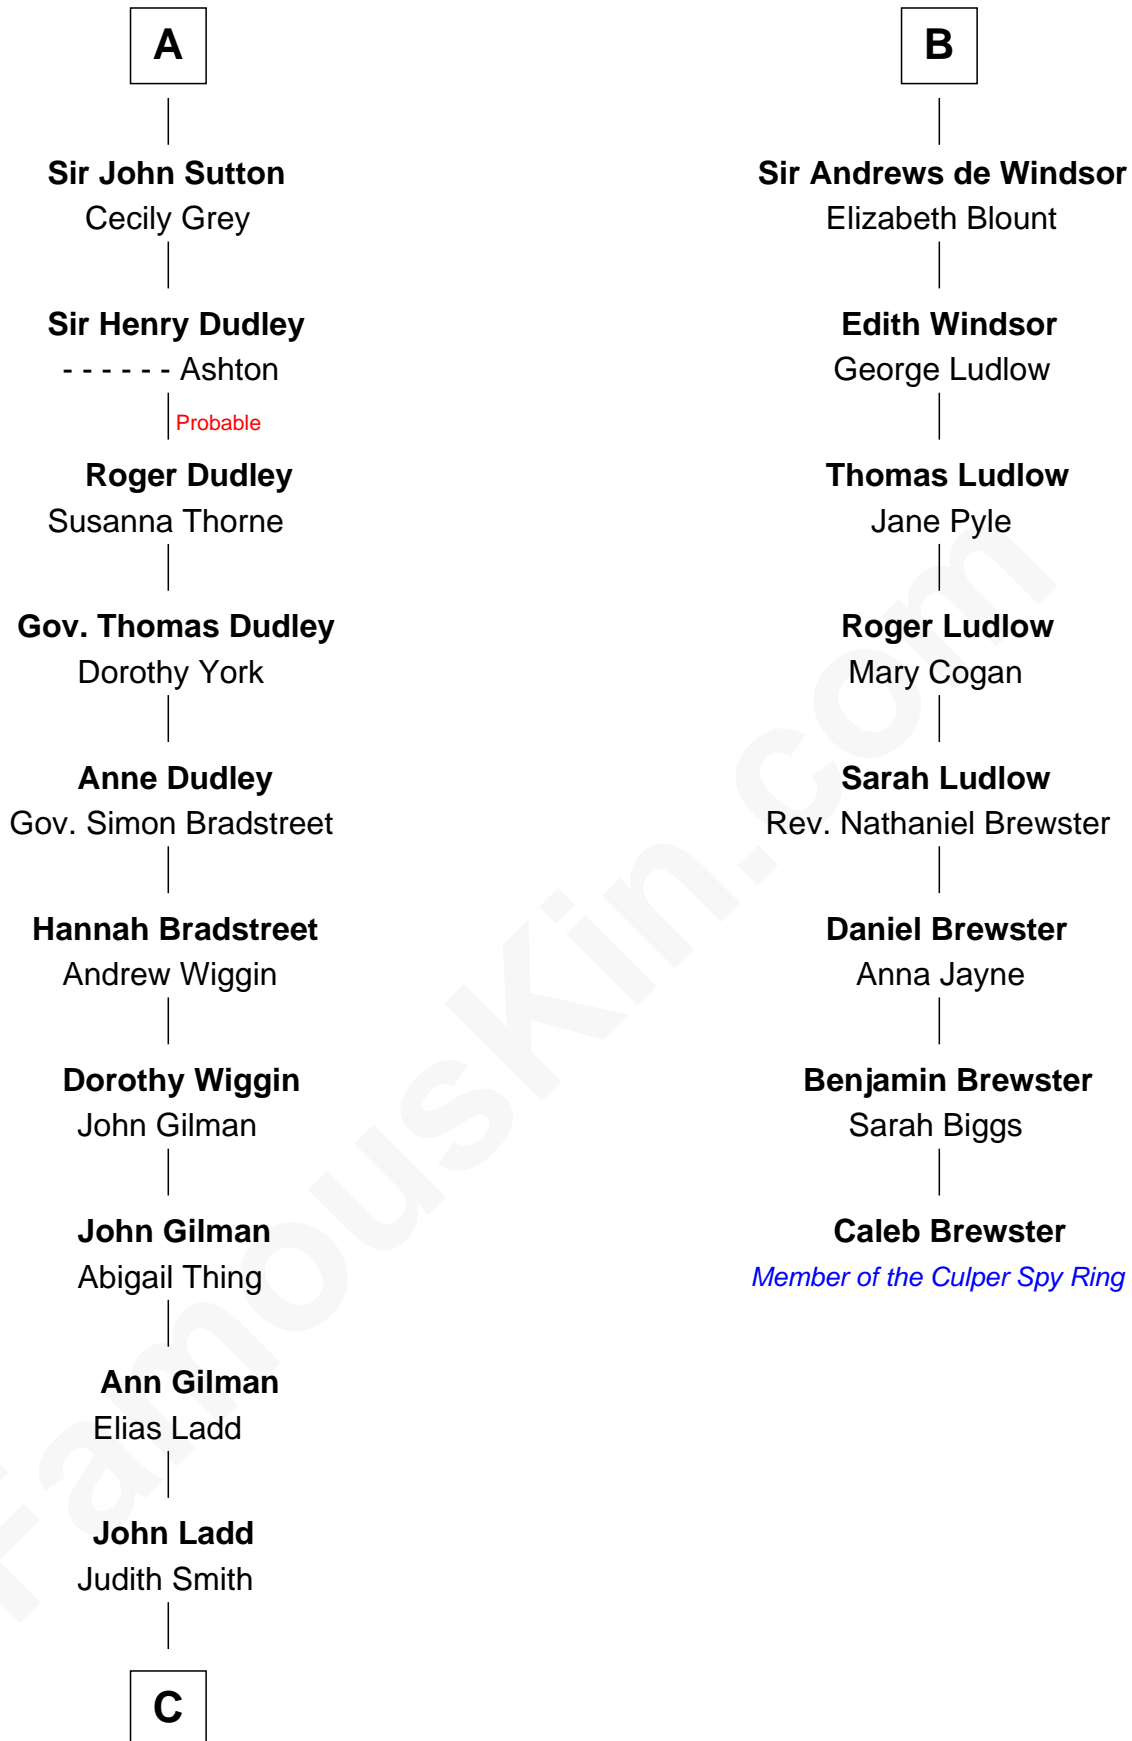

FamousKin.com Relationship Chart of

Alan Ladd
Movie Actor

14th cousin 7 times removed of

Caleb Brewster

Member of the Culper Spy Ring during the American Revolution

C

—
Josiah Ladd

Nancy Ladd

—
Alvaro Ladd

Nancy Shotwell

—
Oscar F. Ladd

Julia Henrietta Meigs

—
Alan Harwood Ladd

Selina Raleigh

—
Alan Ladd

Movie Actor