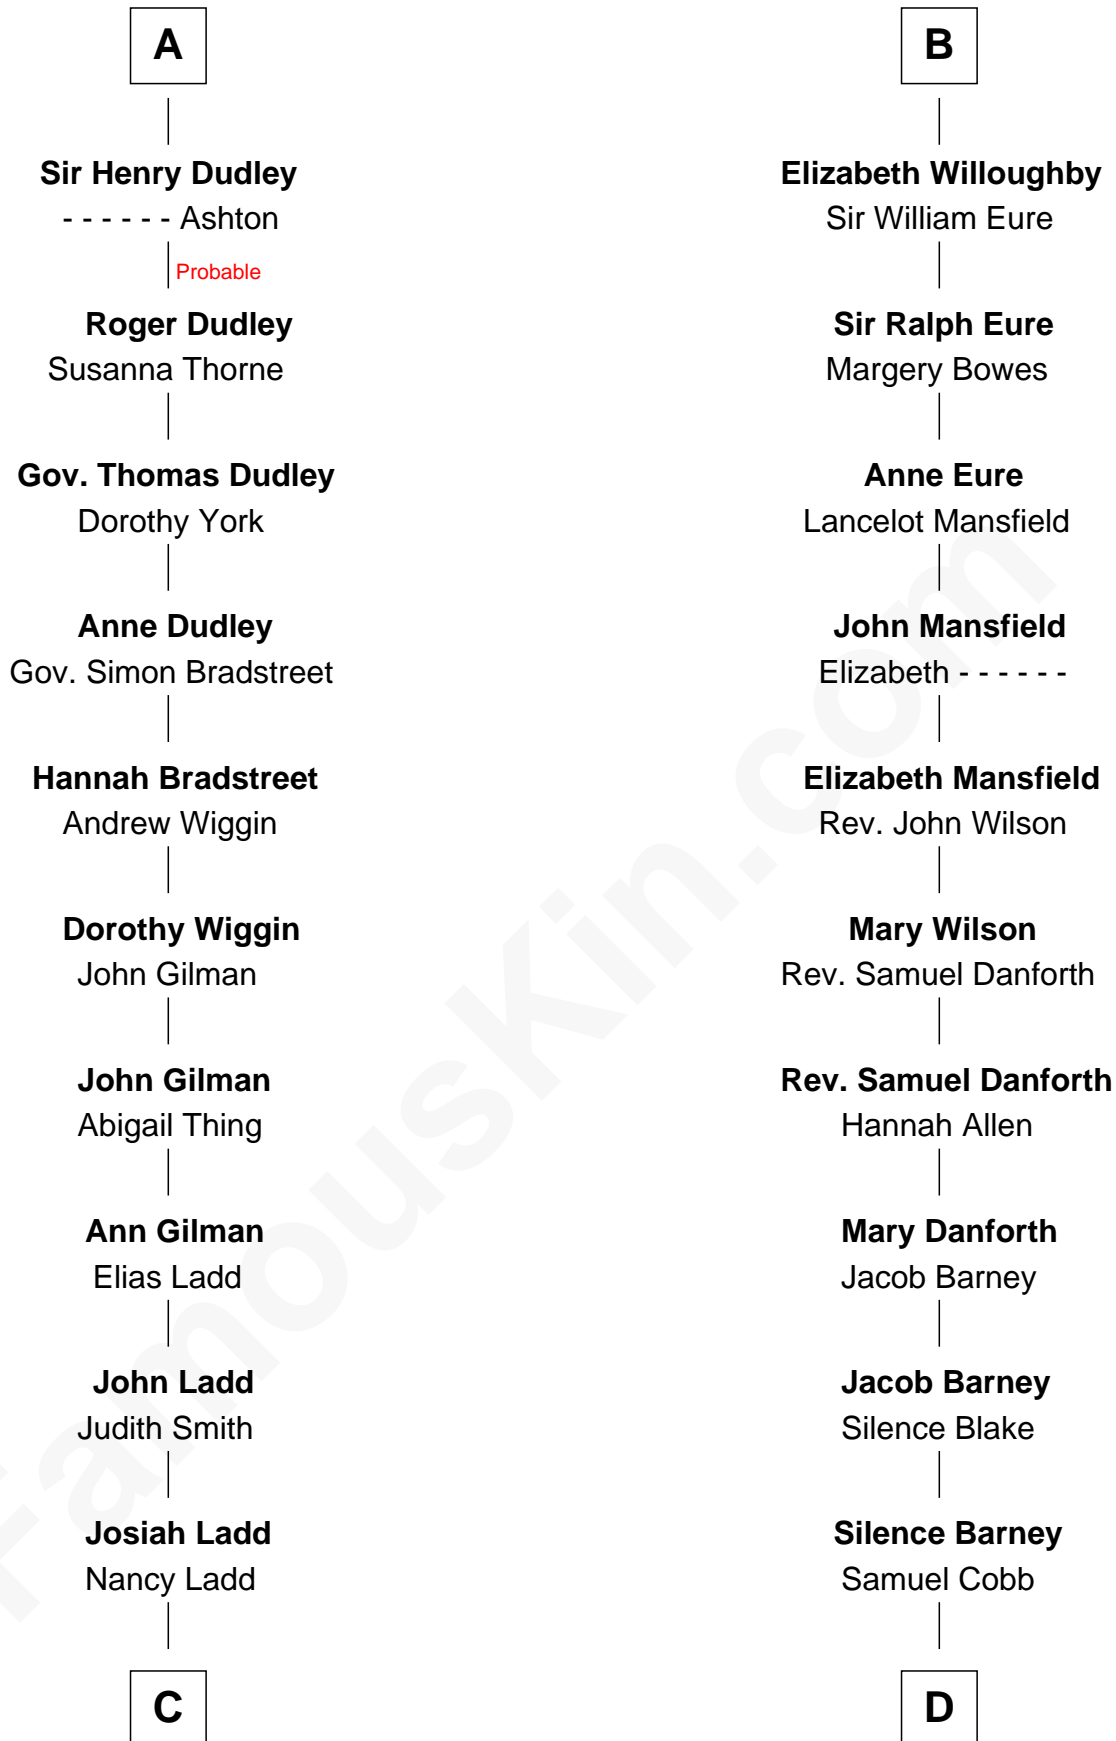

# FamousKin.com Relationship Chart of

**Alan Ladd**  
*Movie Actor*

20th cousin 1 time removed of

**Sandra Day O'Connor**  
*First Female U.S. Supreme Court Justice*

**C**

**Alvaro Ladd**  
Nancy Shotwell

**Oscar F. Ladd**  
Julia Henrietta Meigs

**Alan Harwood Ladd**  
Selina Raleigh

**Alan Ladd**  
*Movie Actor*

**D**

**Lettice Carlyle Cobb**  
Luke Day

**Hollis Day**  
Eliza L. Flanders

**Henry Clay Day**  
Alice Edith Hilton

**Henry R. Day**  
Ada Mae Wilkey