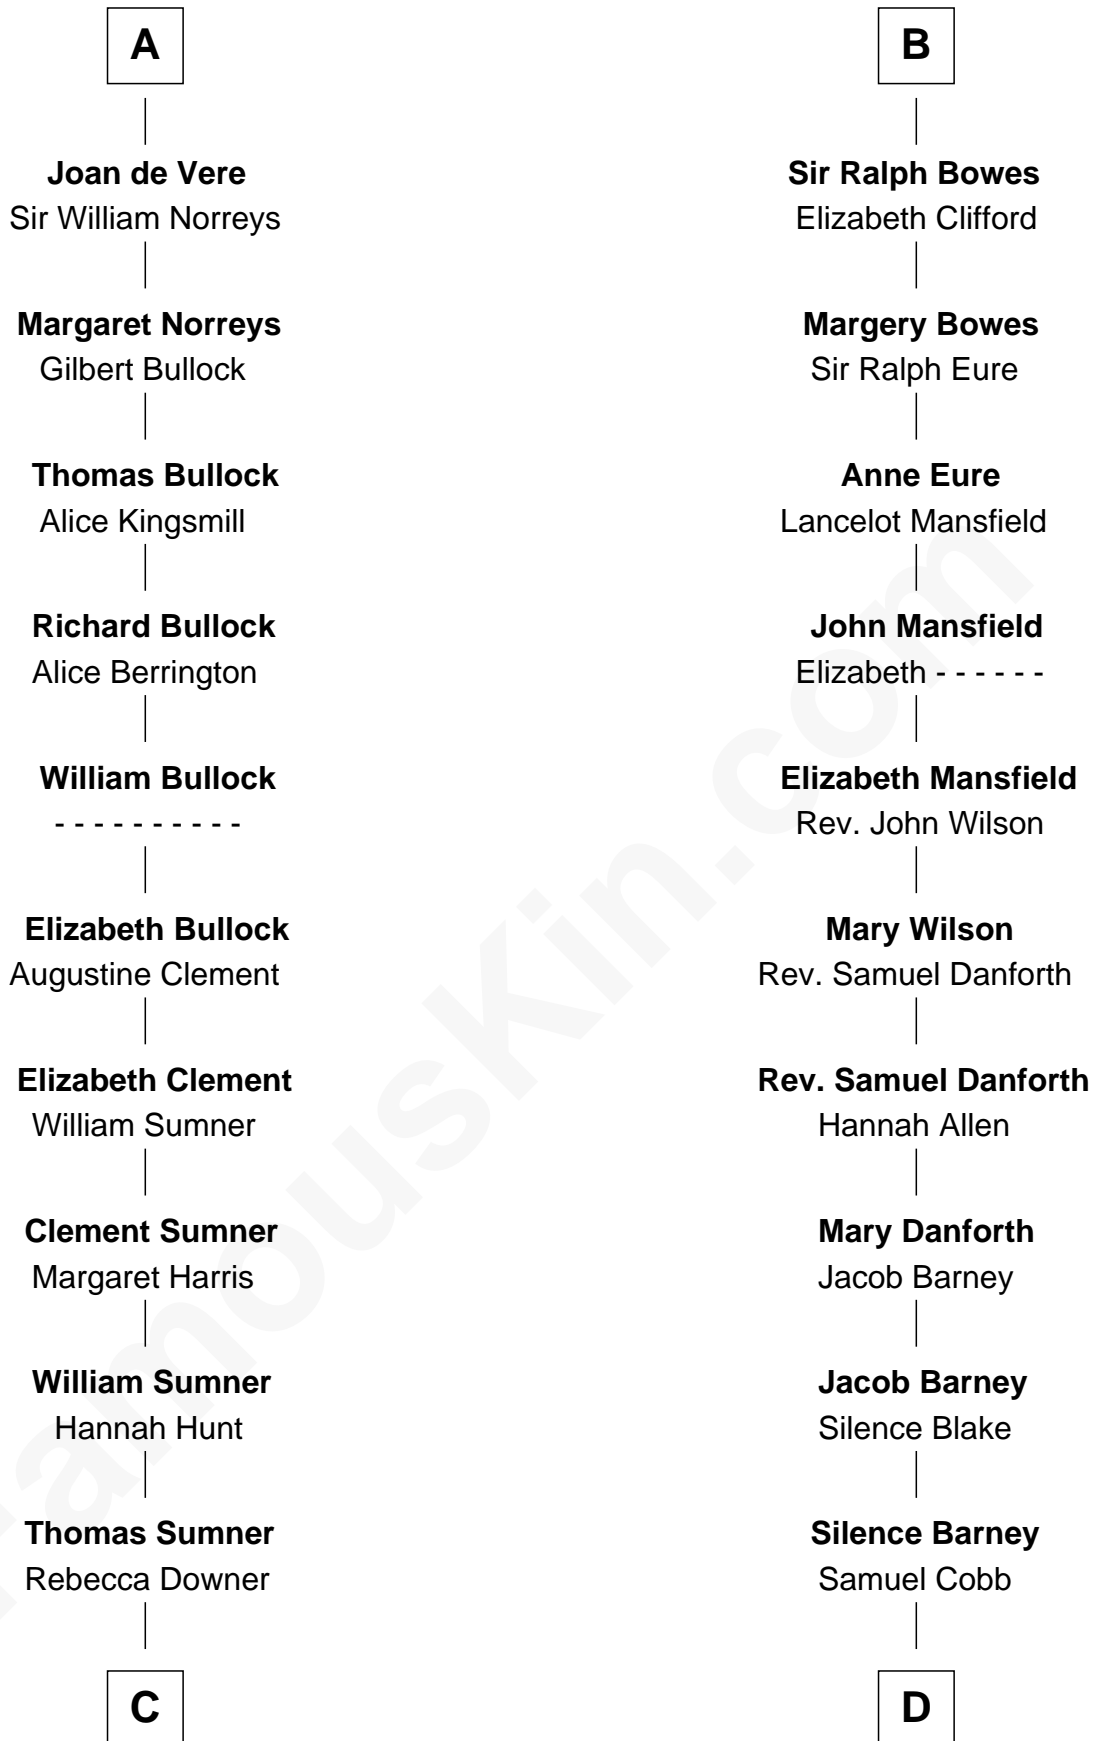

# FamousKin.com Relationship Chart of

**Alan Ladd**  
Movie Actor

21st cousin of

**Sandra Day O'Connor**  
First Female U.S. Supreme Court Justice

**C**

**Sylvia Americana Sumner**

Abram Shotwell

**Nancy Shotwell**

Alvaro Ladd

**Oscar F. Ladd**

Julia Henrietta Meigs

**Alan Harwood Ladd**

Selina Raleigh

**Alan Ladd**

*Movie Actor*

**D**

**Lettice Carlyle Cobb**

Luke Day

**Hollis Day**

Eliza L. Flanders

**Henry Clay Day**

Alice Edith Hilton

**Henry R. Day**

Ada Mae Wilkey