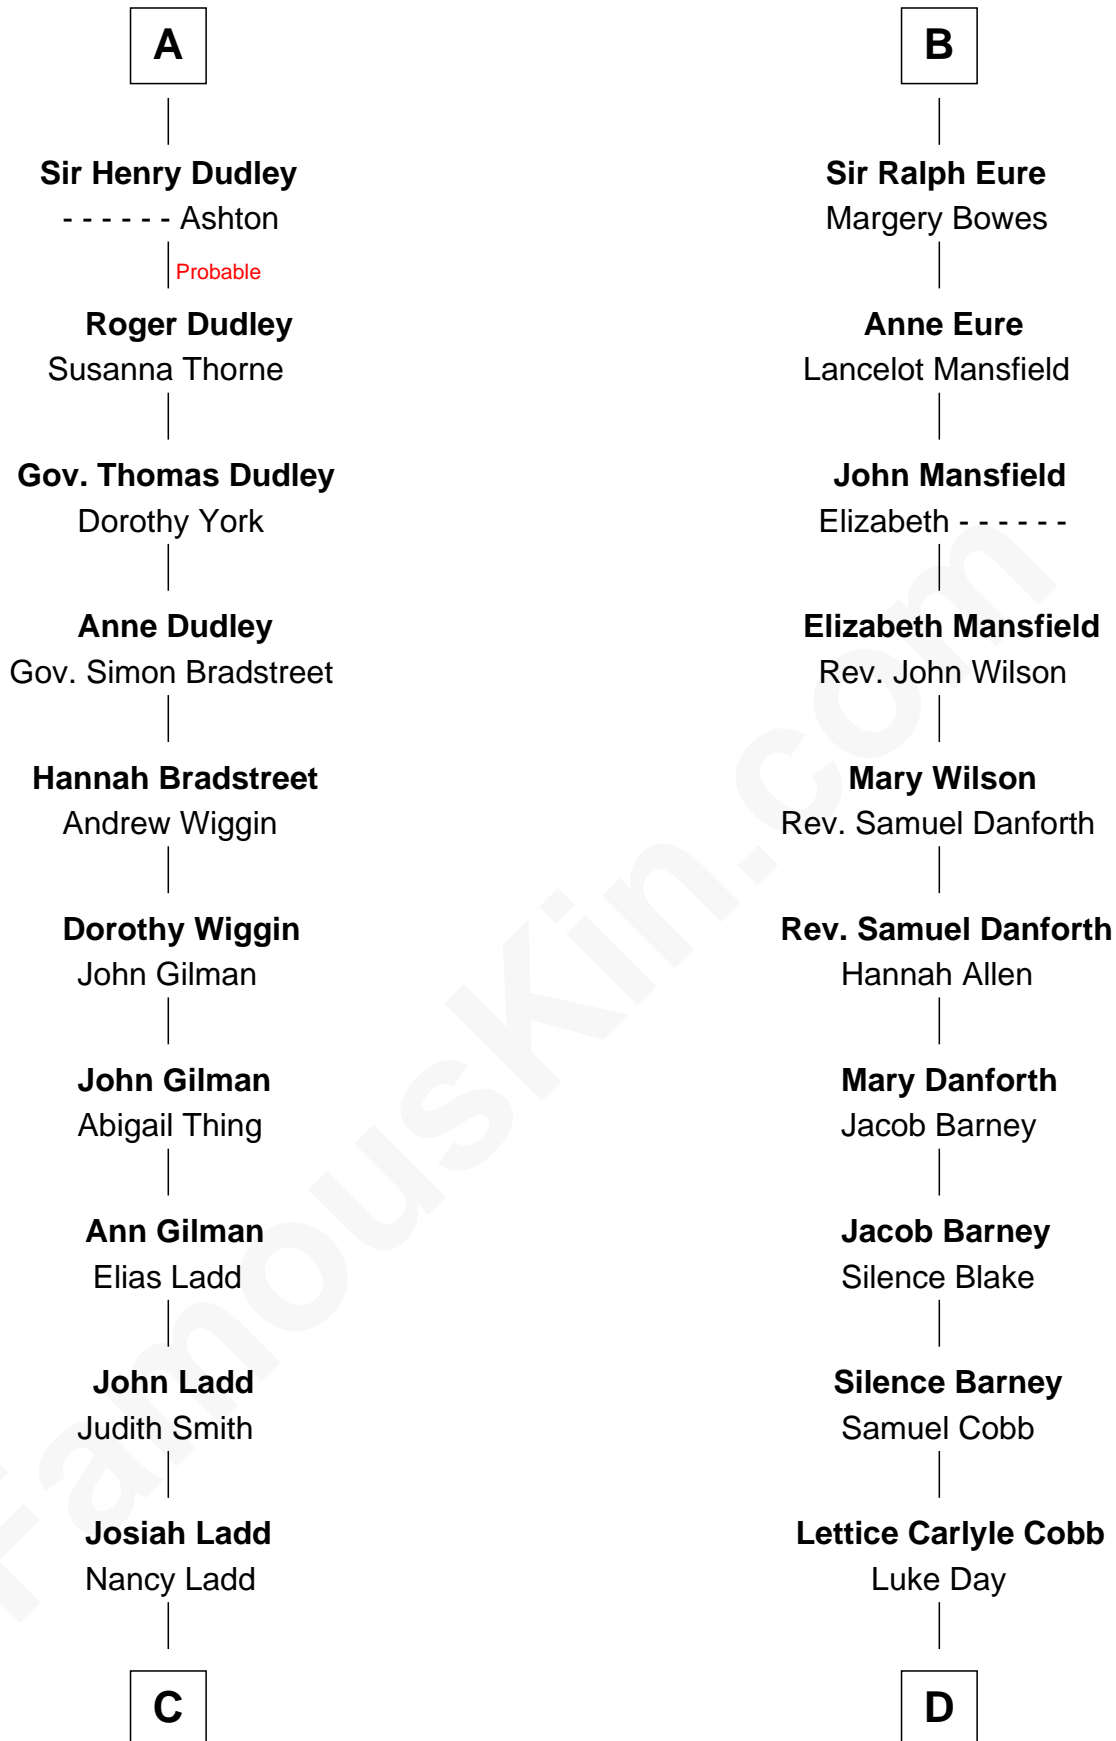

# FamousKin.com Relationship Chart of

**Alan Ladd**  
*Movie Actor*

20th cousin of

**Sandra Day O'Connor**  
*First Female U.S. Supreme Court Justice*

**C**

**Alvaro Ladd**  
Nancy Shotwell

**Oscar F. Ladd**  
Julia Henrietta Meigs

**Alan Harwood Ladd**  
Selina Raleigh

**Alan Ladd**  
*Movie Actor*

**D**

**Hollis Day**  
Eliza L. Flanders

**Henry Clay Day**  
Alice Edith Hilton

**Henry R. Day**  
Ada Mae Wilkey

**Sandra Day O'Connor**  
*U.S. Supreme Court Justice*