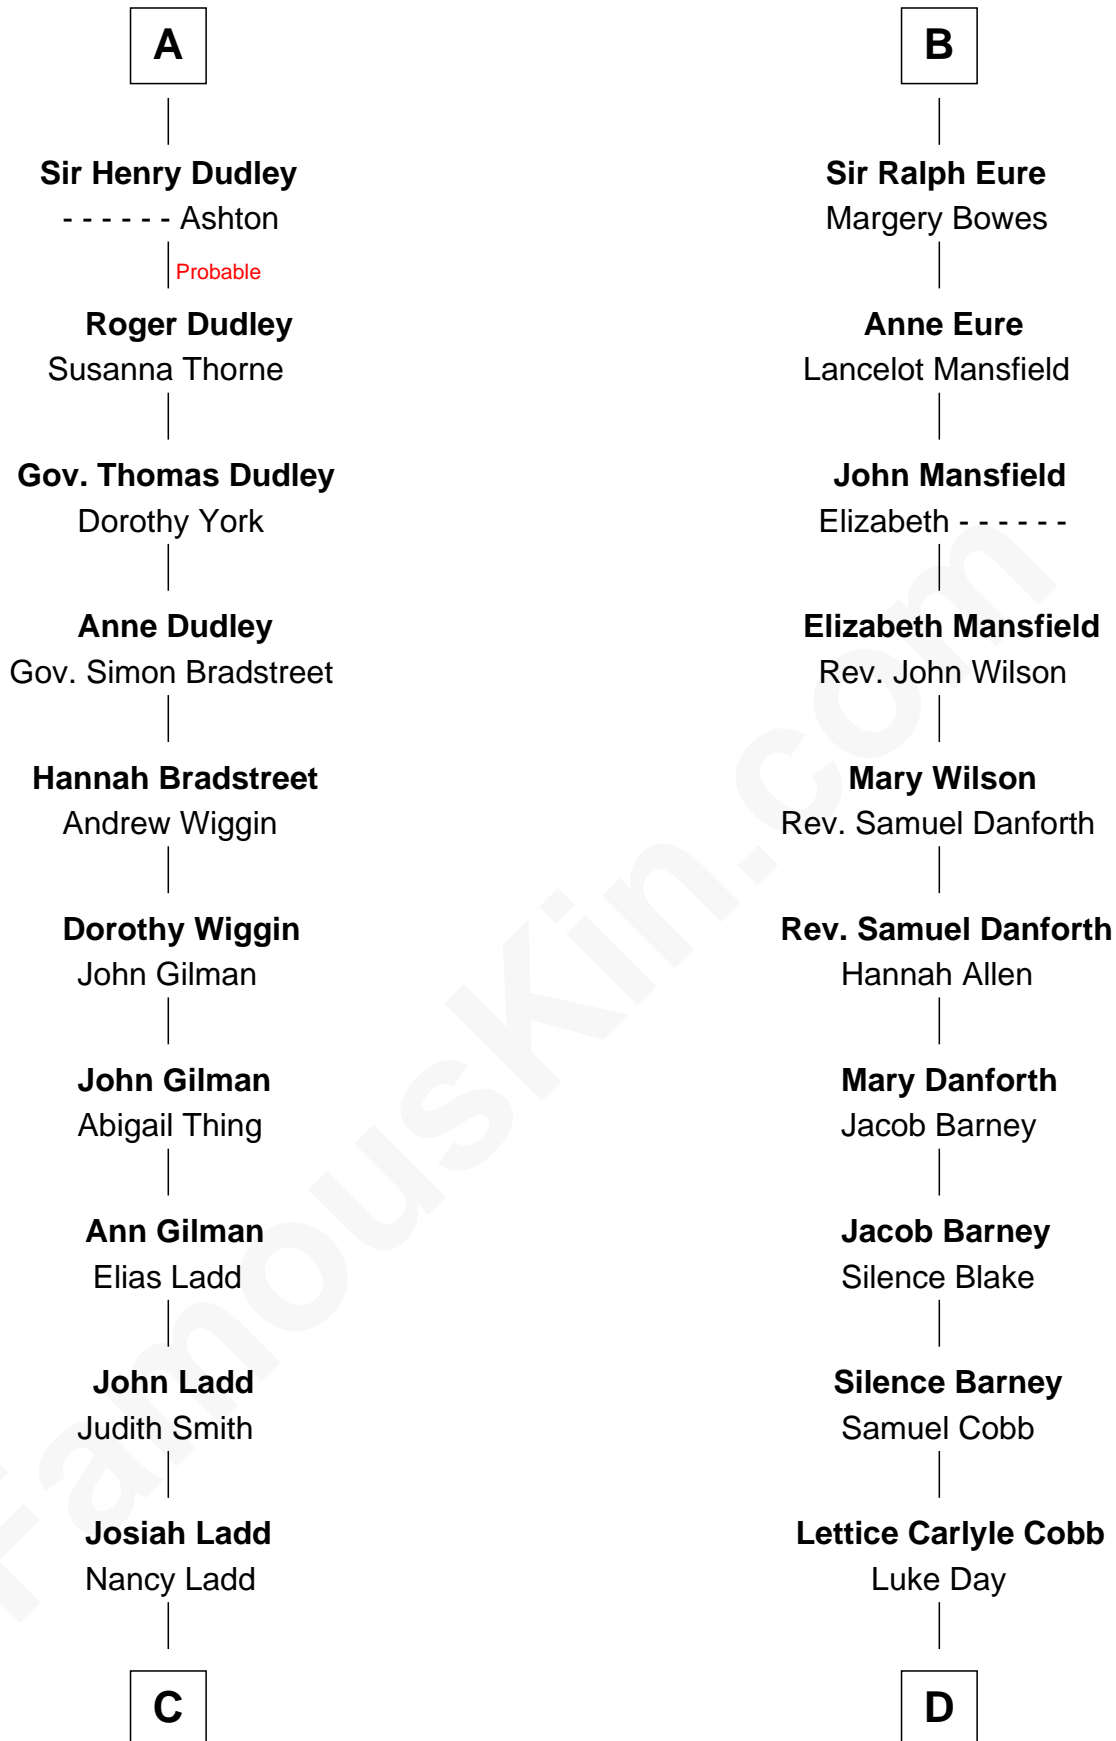

# FamousKin.com Relationship Chart of

**Alan Ladd**

*Movie Actor*

20th cousin of

**Sandra Day O'Connor**

*First Female U.S. Supreme Court Justice*

**C**

**Alvaro Ladd**  
Nancy Shotwell

**Oscar F. Ladd**  
Julia Henrietta Meigs

**Alan Harwood Ladd**  
Selina Raleigh

**Alan Ladd**  
*Movie Actor*

**D**

**Hollis Day**  
Eliza L. Flanders

**Henry Clay Day**  
Alice Edith Hilton

**Henry R. Day**  
Ada Mae Wilkey