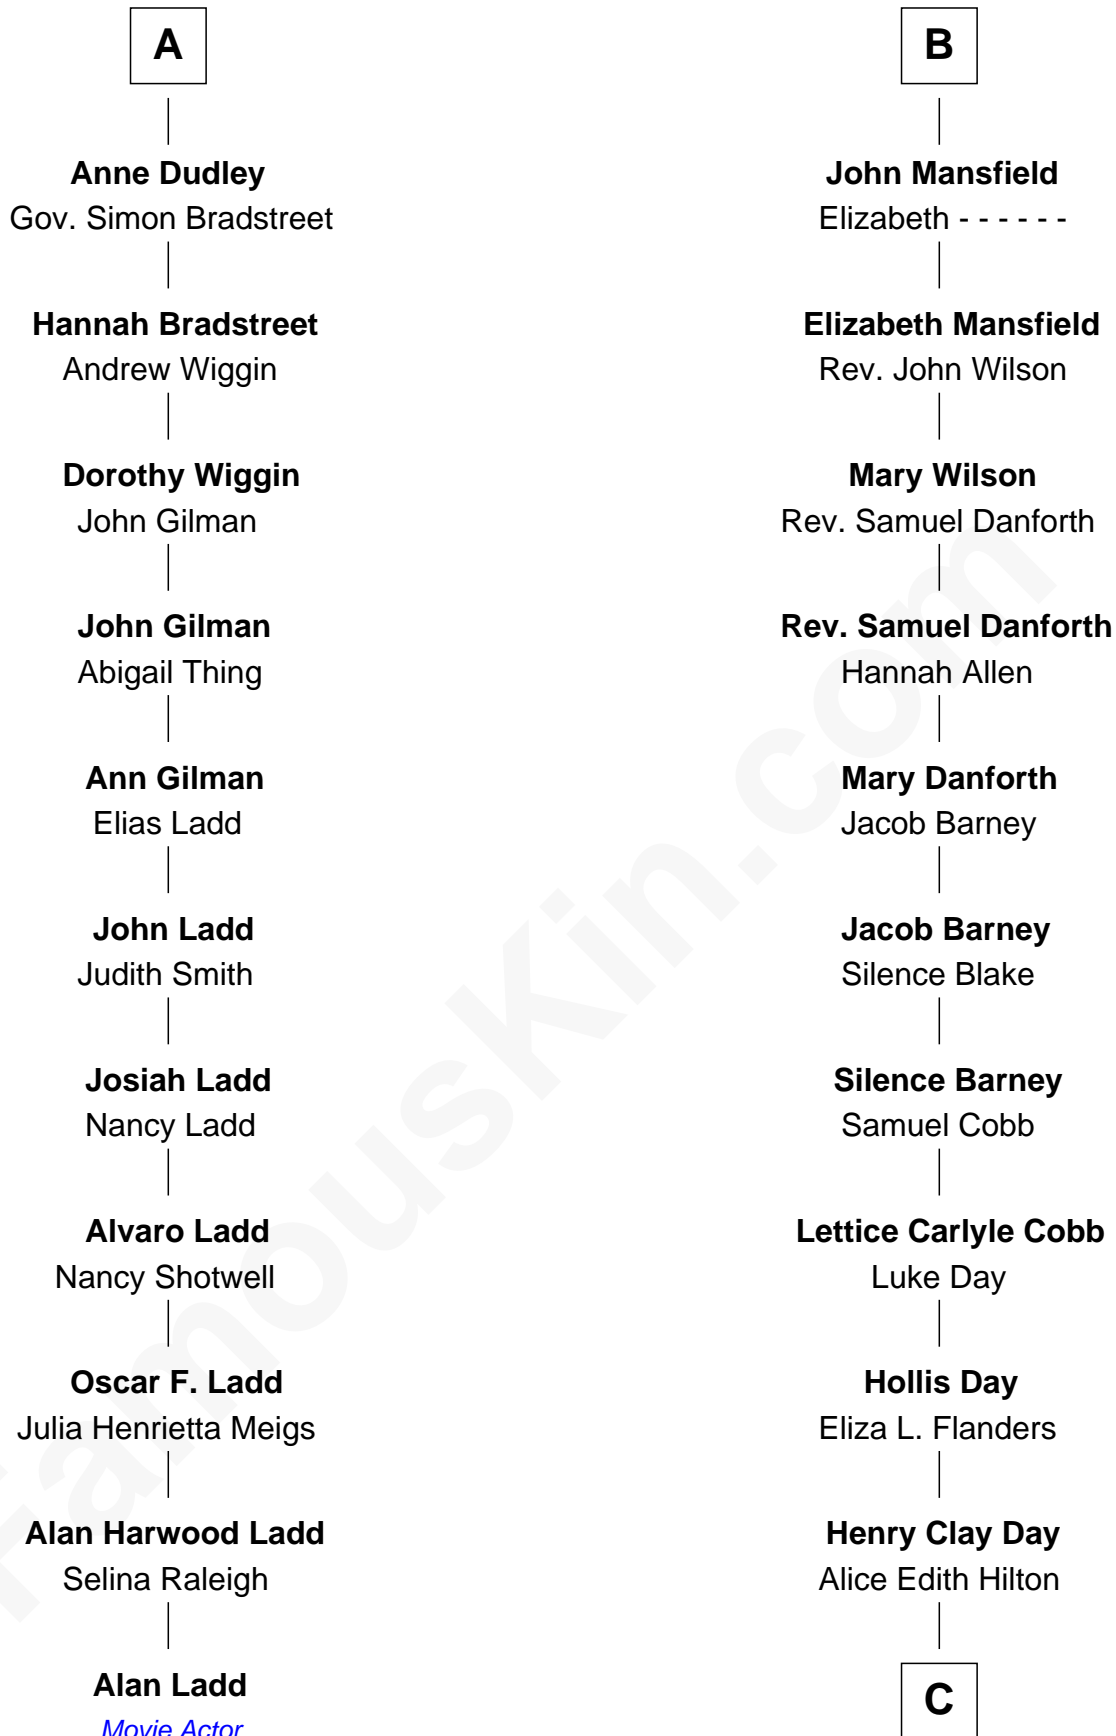

FamousKin.com Relationship Chart of

Alan Ladd
Movie Actor

17th cousin 1 time removed of

Sandra Day O'Connor
First Female U.S. Supreme Court Justice

C

Henry R. Day
Ada Mae Wilkey

Sandra Day O'Connor
U.S. Supreme Court Justice

FamousKin.com