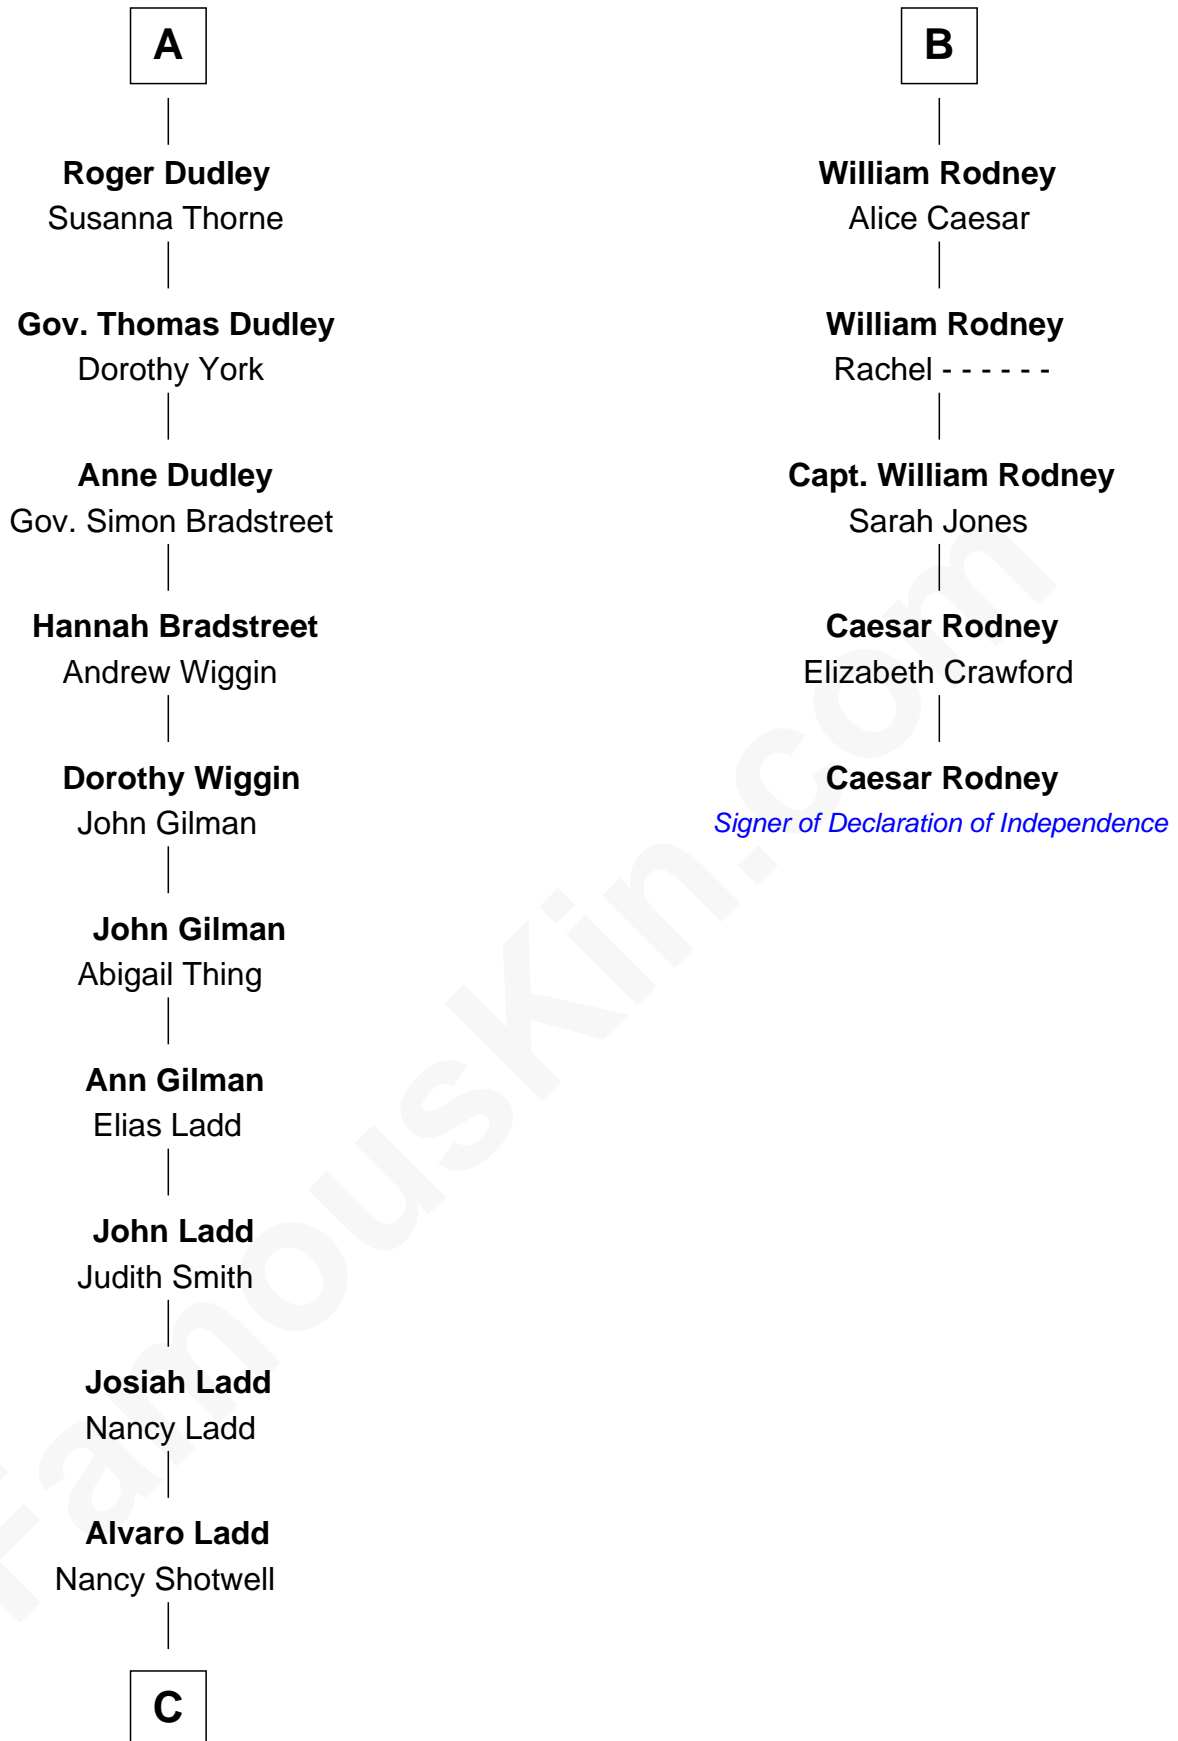

FamousKin.com Relationship Chart of

Alan Ladd
Movie Actor

11th cousin 8 times removed of

Caesar Rodney

Signer of the Declaration of Independence

C

Oscar F. Ladd
Julia Henrietta Meigs

Alan Harwood Ladd
Selina Raleigh