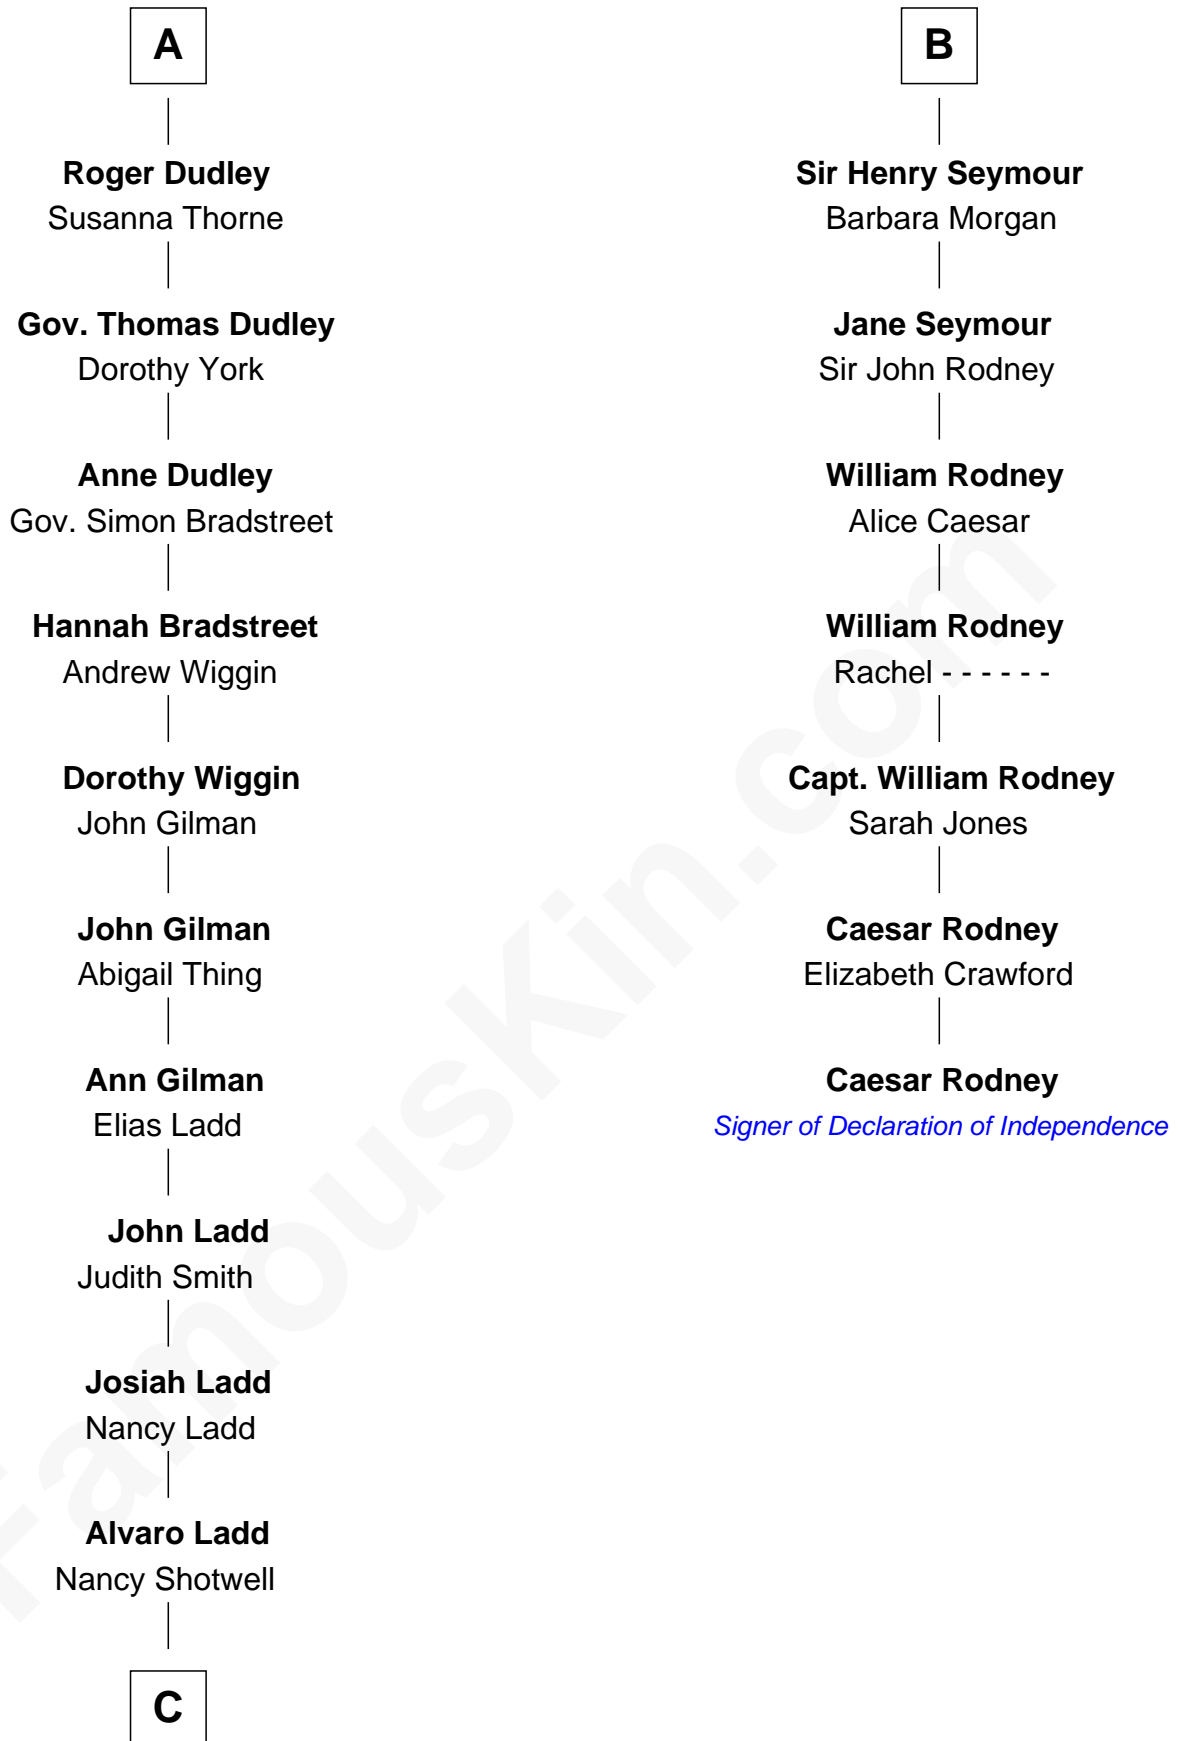

# FamousKin.com Relationship Chart of

**Alan Ladd**

*Movie Actor*

13th cousin 6 times removed of

**Caesar Rodney**

*Signer of the Declaration of Independence*

**Edward III, King of England**

Philippa of Hainault

**C**

—  
**Oscar F. Ladd**  
Julia Henrietta Meigs

—  
**Alan Harwood Ladd**  
Selina Raleigh

—  
**Alan Ladd**  
*Movie Actor*

FamousKin.com