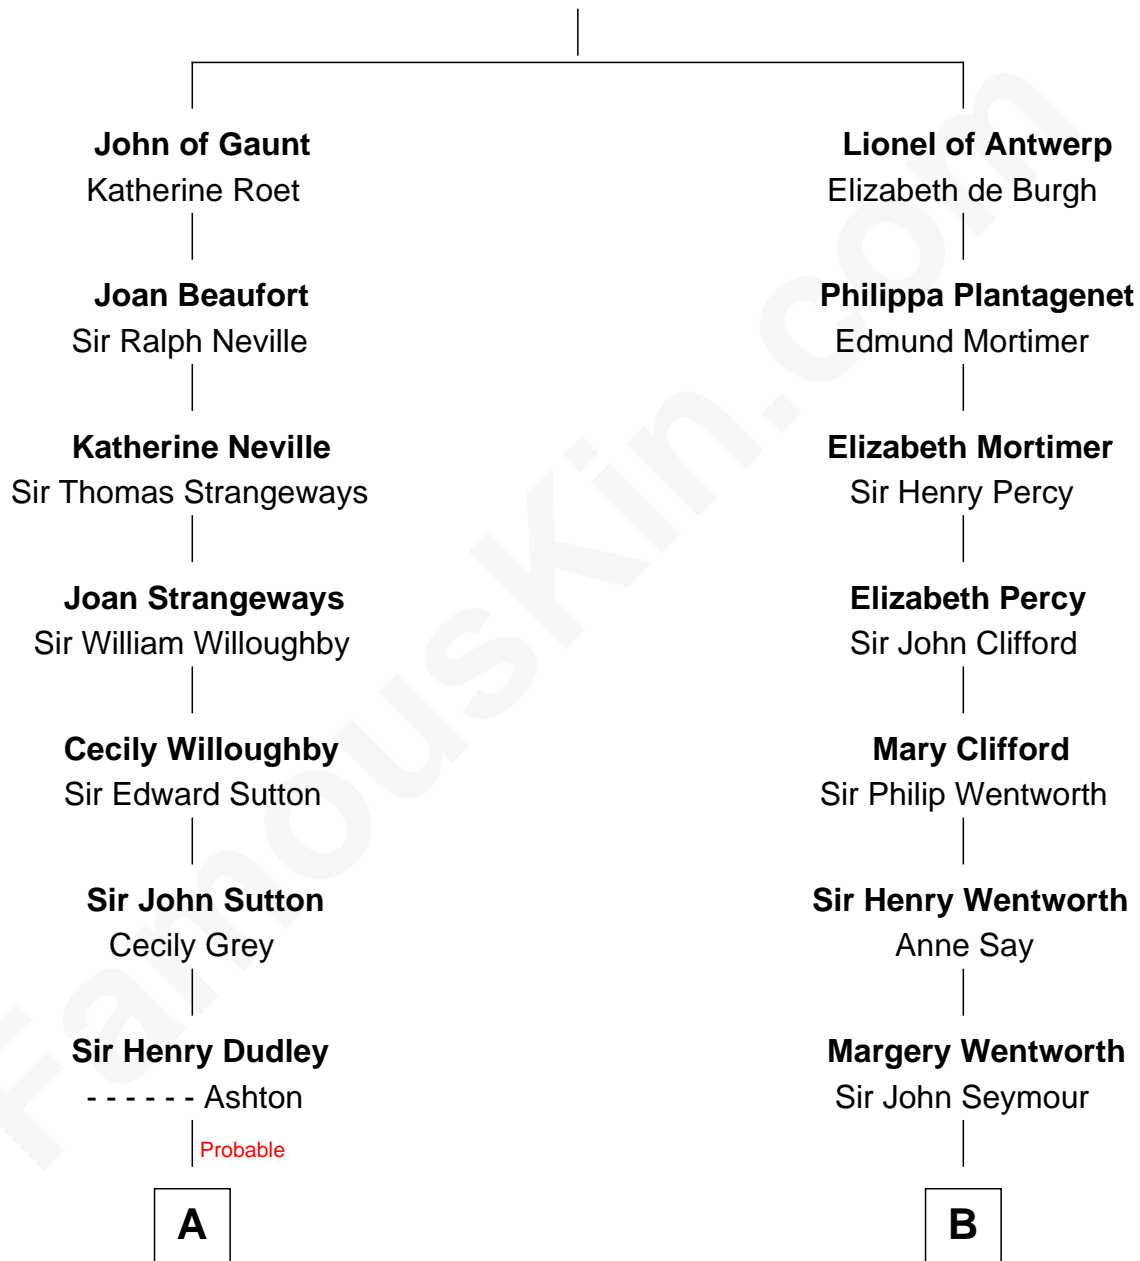

# FamousKin.com Relationship Chart of

**Alan Ladd**

*Movie Actor*

13th cousin 6 times removed of

**Caesar Rodney**

*Signer of the Declaration of Independence*

**Edward III, King of England**

Philippa of Hainault

**C**

—  
**Oscar F. Ladd**  
Julia Henrietta Meigs

—  
**Alan Harwood Ladd**  
Selina Raleigh

—  
**Alan Ladd**  
*Movie Actor*

FamousKin.com