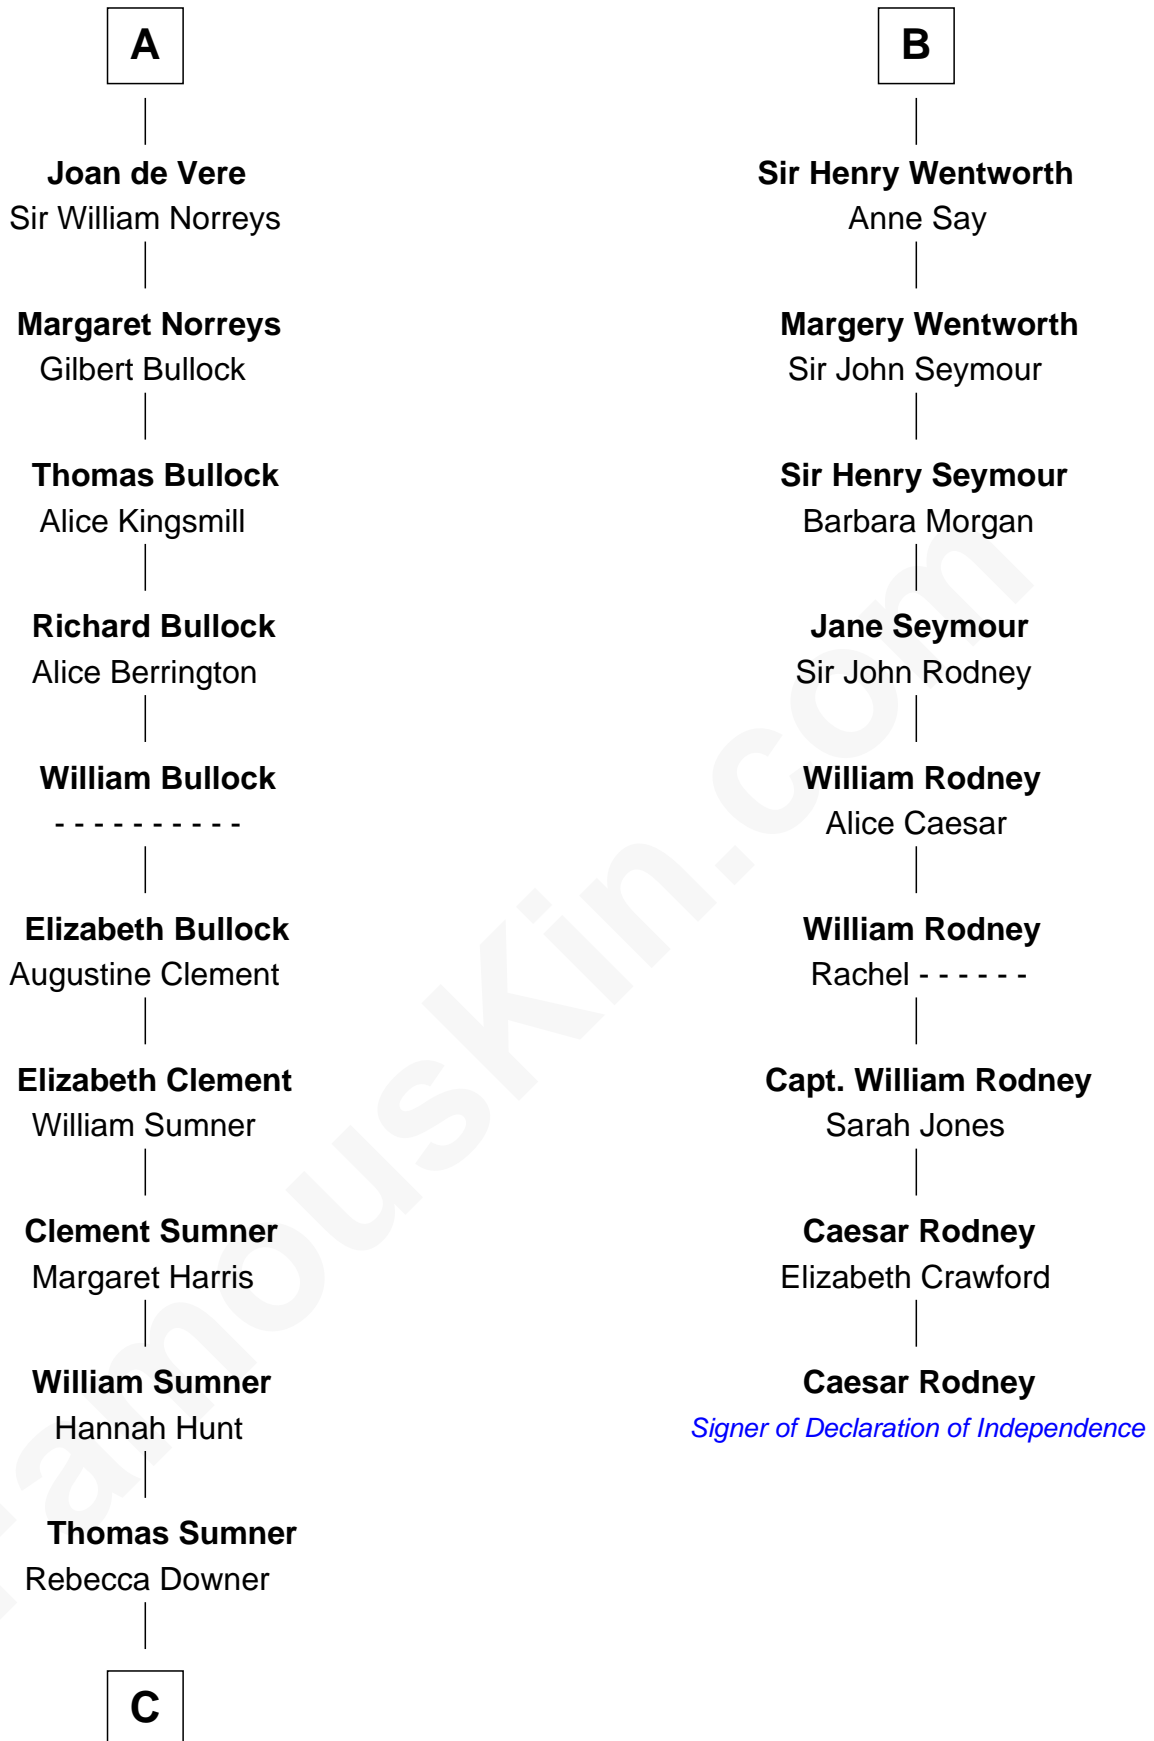

# FamousKin.com Relationship Chart of

**Alan Ladd**  
*Movie Actor*

15th cousin 6 times removed of

**Caesar Rodney**

*Signer of the Declaration of Independence*

**C**

—  
**Sylvia Americana Sumner**

Abram Shotwell

—  
**Nancy Shotwell**

Alvaro Ladd

—  
**Oscar F. Ladd**

Julia Henrietta Meigs

—  
**Alan Harwood Ladd**

Selina Raleigh

—  
**Alan Ladd**

*Movie Actor*