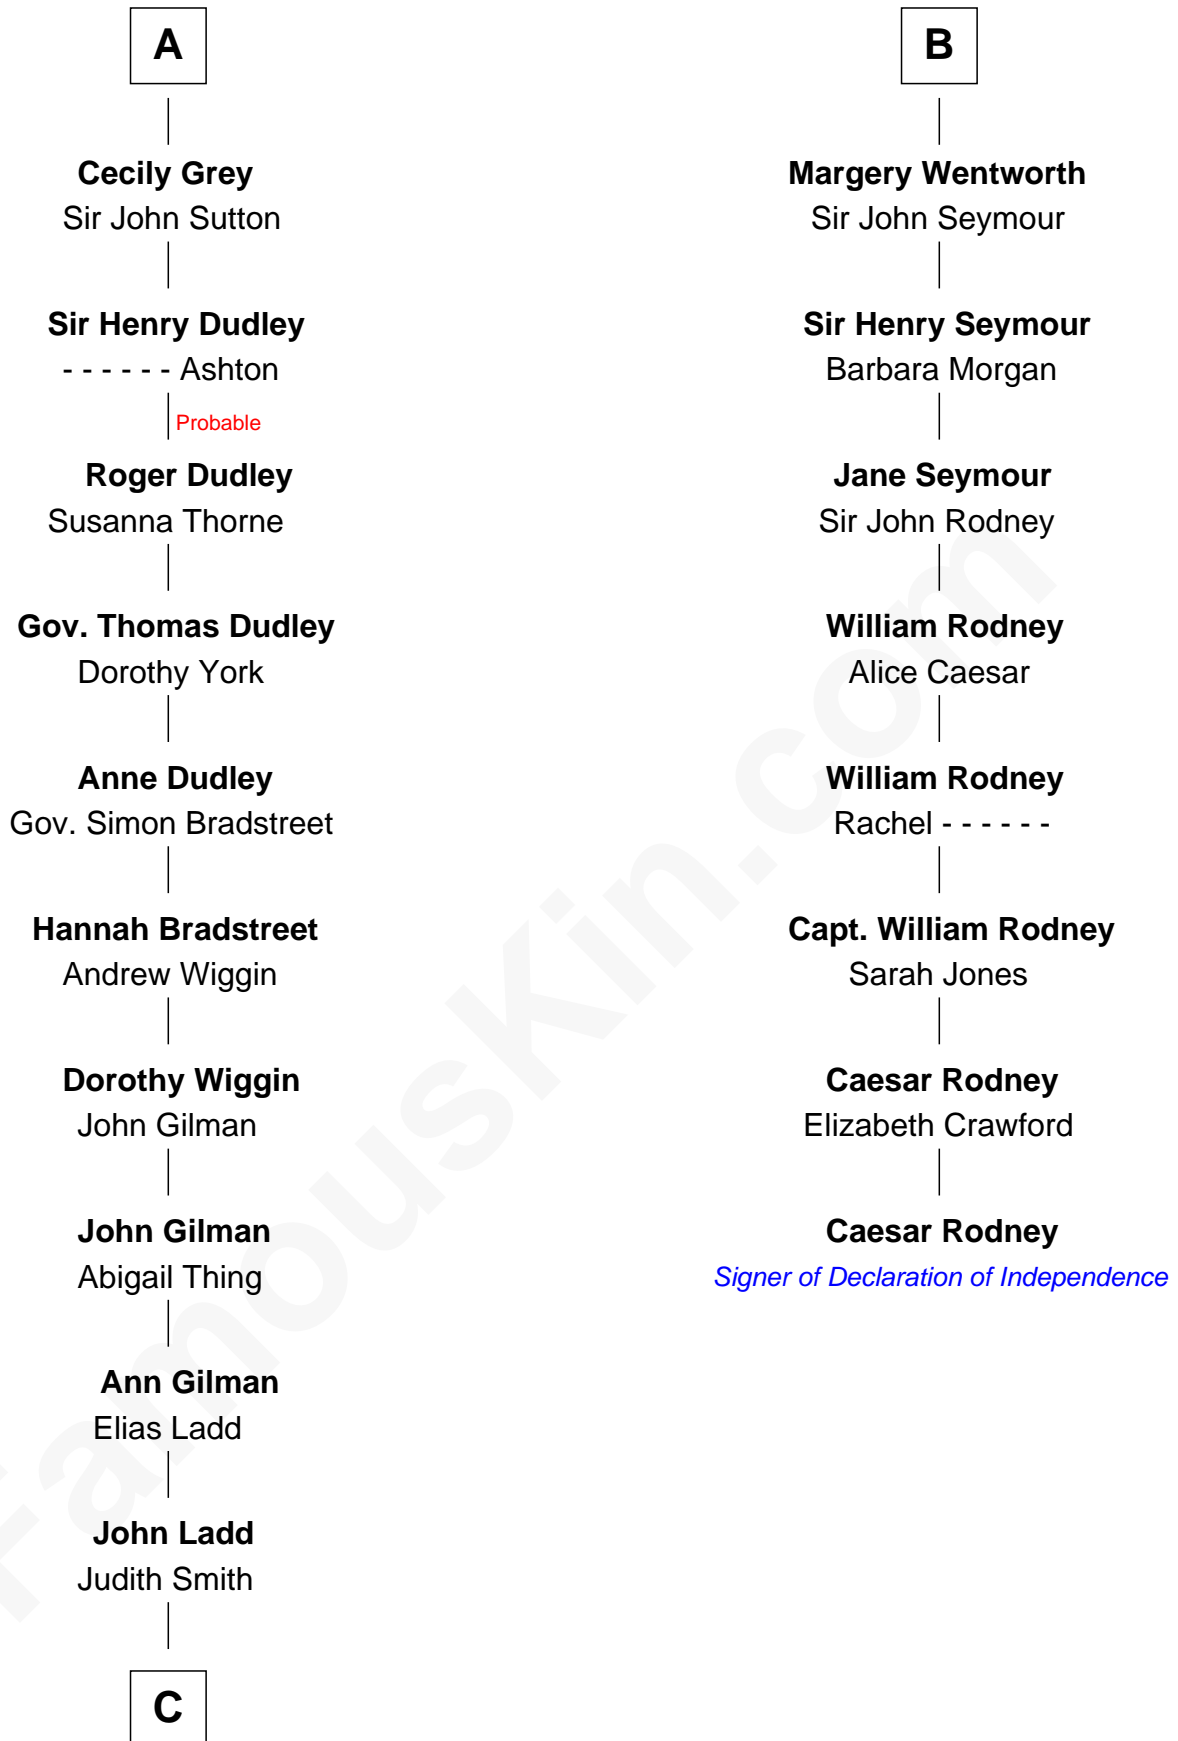

# FamousKin.com Relationship Chart of

**Alan Ladd**  
Movie Actor

14th cousin 7 times removed of

**Caesar Rodney**

Signer of the Declaration of Independence

**C**

—  
**Josiah Ladd**

Nancy Ladd

—  
**Alvaro Ladd**

Nancy Shotwell

—  
**Oscar F. Ladd**

Julia Henrietta Meigs

—  
**Alan Harwood Ladd**

Selina Raleigh

—  
**Alan Ladd**

*Movie Actor*