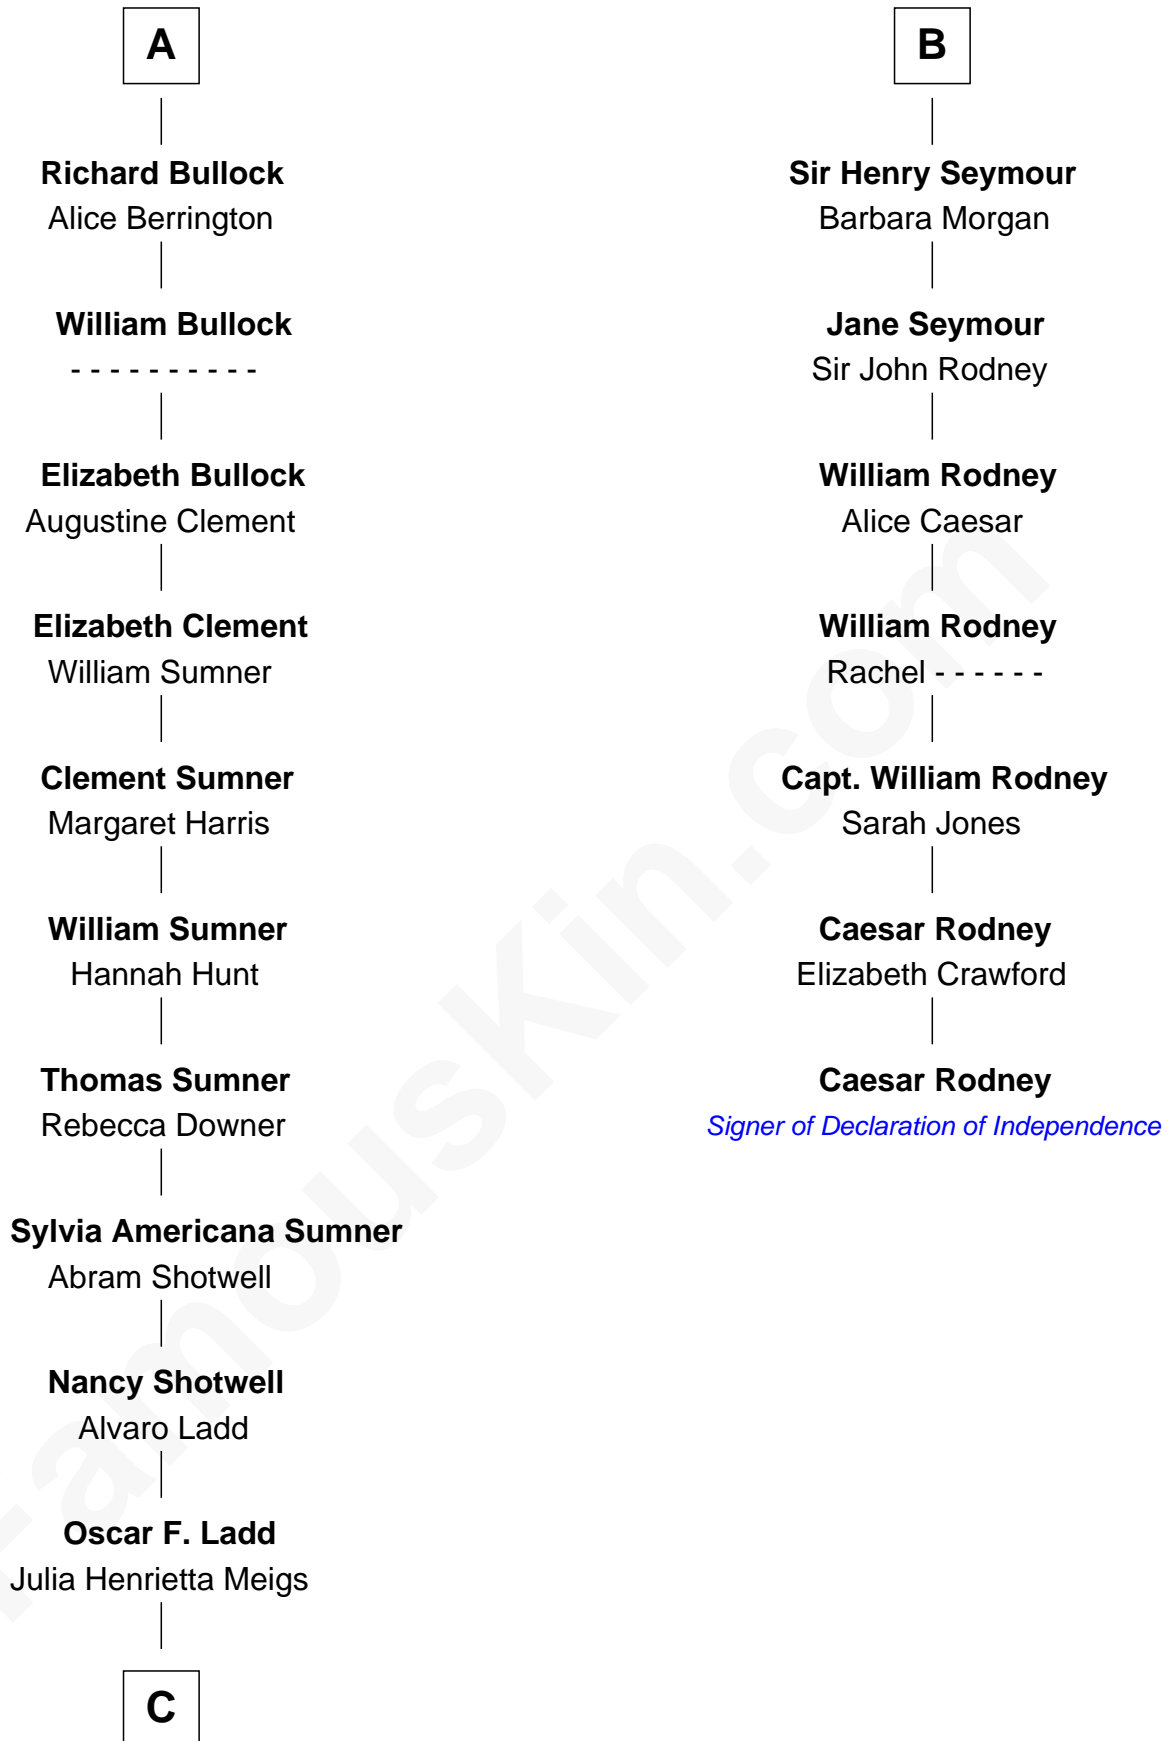

# FamousKin.com Relationship Chart of

**Alan Ladd**  
Movie Actor

13th cousin 5 times removed of

**Caesar Rodney**

Signer of the Declaration of Independence

**C**

Alan Harwood Ladd

Selina Raleigh