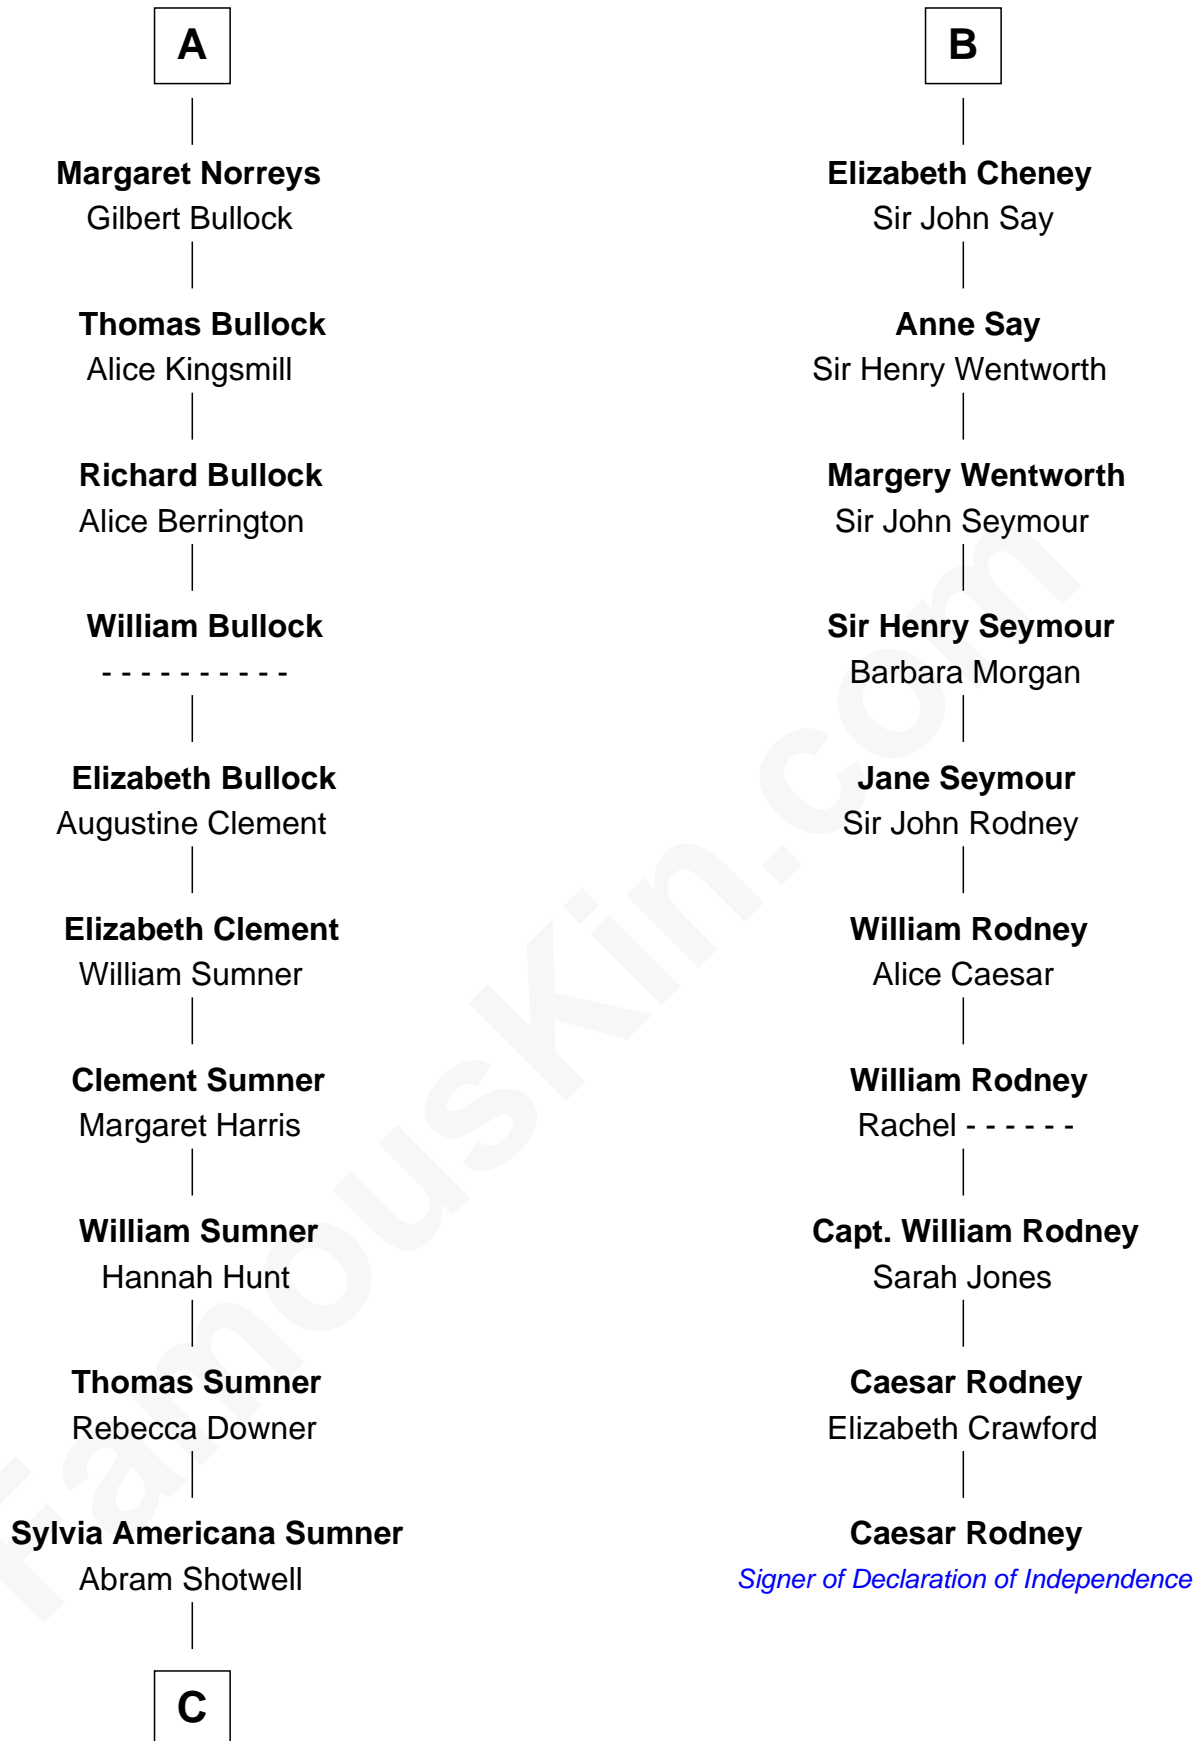

FamousKin.com Relationship Chart of

Alan Ladd
Movie Actor

16th cousin 4 times removed of

Caesar Rodney

Signer of the Declaration of Independence

C

—
Nancy Shotwell

Alvaro Ladd

—
Oscar F. Ladd

Julia Henrietta Meigs

—
Alan Harwood Ladd

Selina Raleigh

—
Alan Ladd

Movie Actor

FamousKin.com