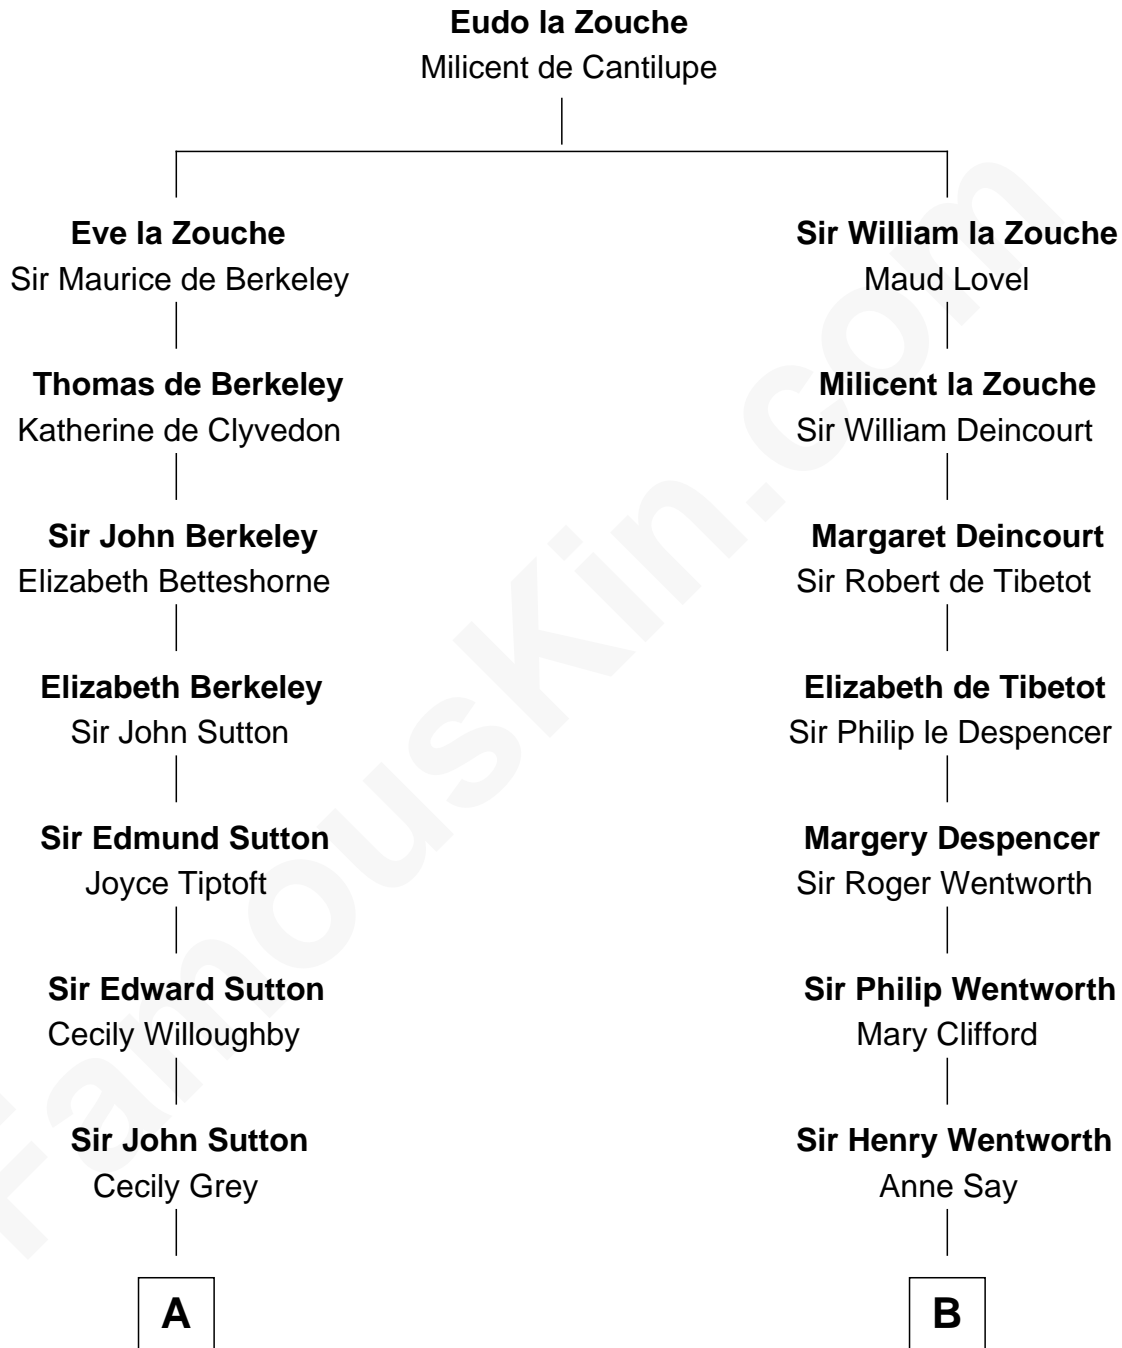

FamousKin.com Relationship Chart of

Alan Ladd
Movie Actor

14th cousin 6 times removed of

Caesar Rodney

Signer of the Declaration of Independence

C

—
Alvaro Ladd
Nancy Shotwell

—
Oscar F. Ladd
Julia Henrietta Meigs

—
Alan Harwood Ladd
Selina Raleigh

—
Alan Ladd
Movie Actor

FamousKin.com