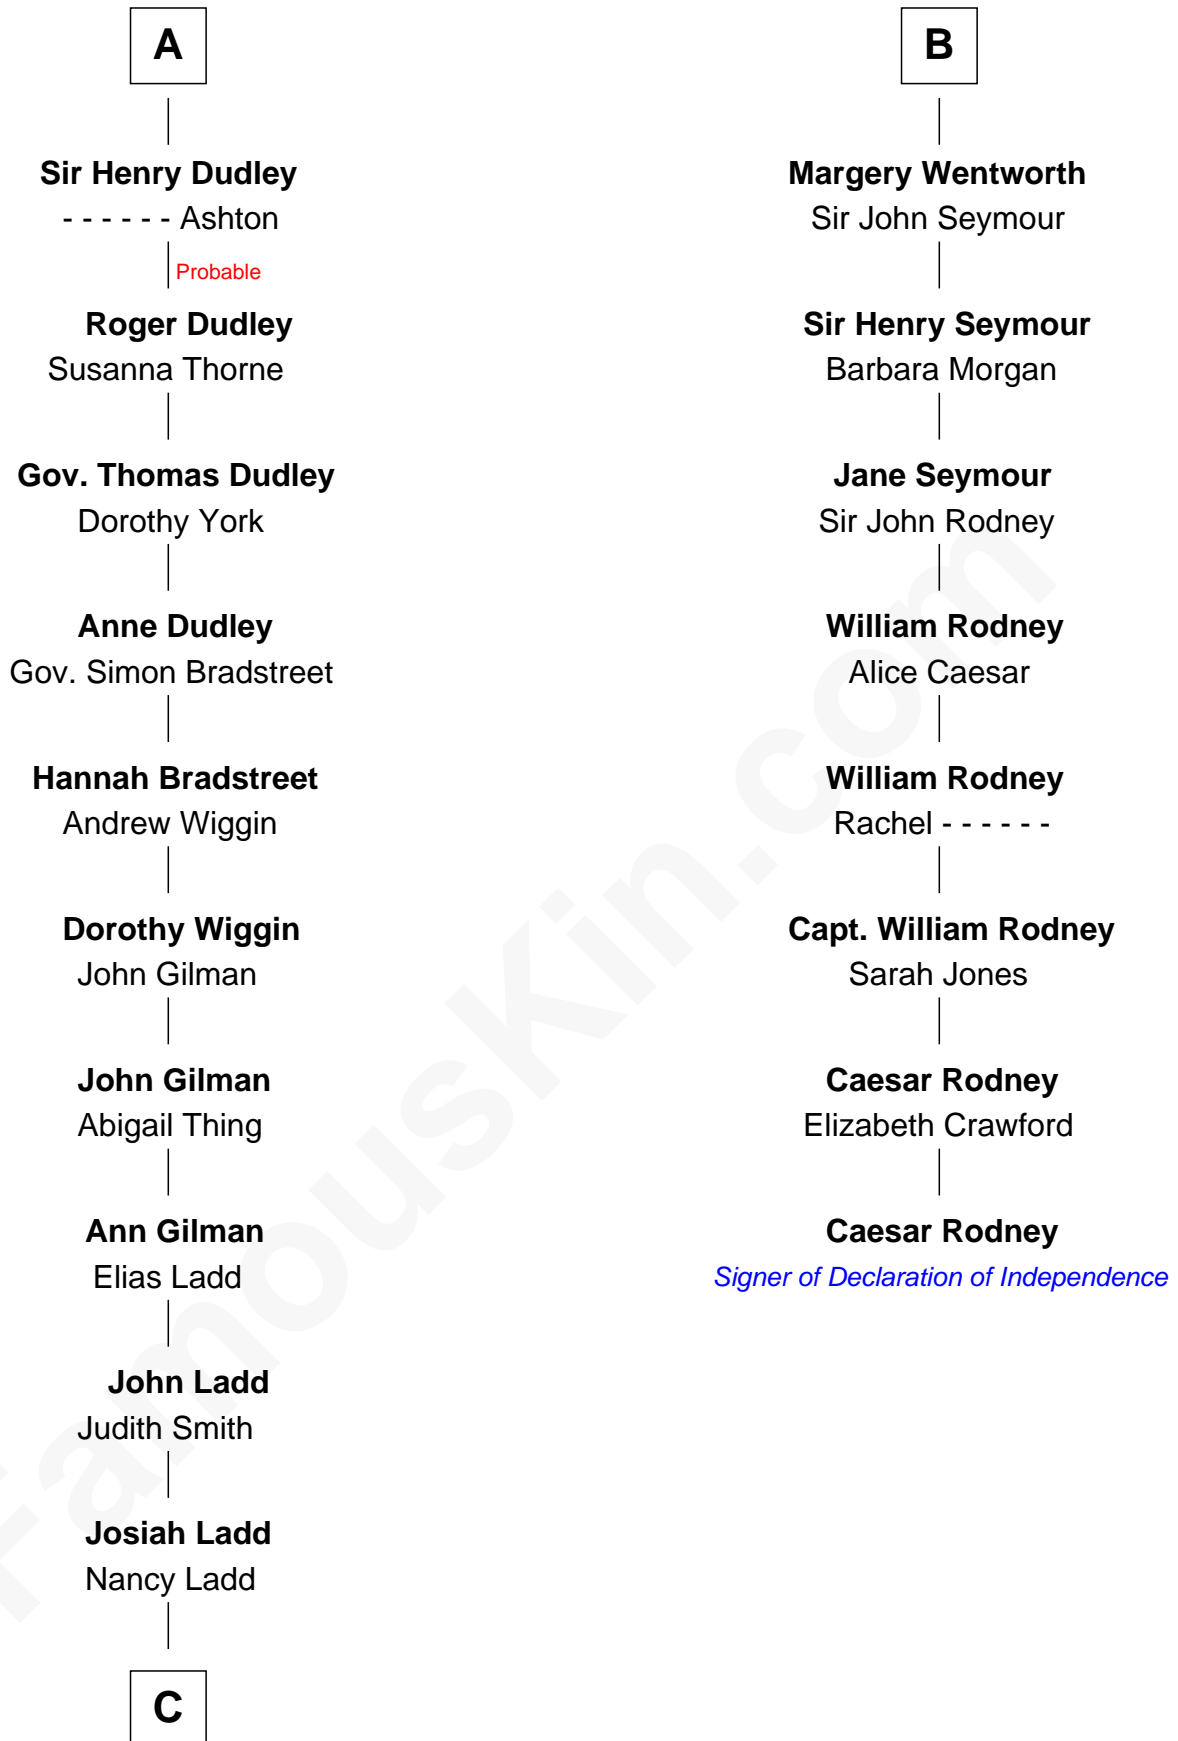

FamousKin.com Relationship Chart of

Alan Ladd
Movie Actor

14th cousin 6 times removed of

Caesar Rodney

Signer of the Declaration of Independence

C

—
Alvaro Ladd
Nancy Shotwell

—
Oscar F. Ladd
Julia Henrietta Meigs

—
Alan Harwood Ladd
Selina Raleigh

—
Alan Ladd
Movie Actor

FamousKin.com