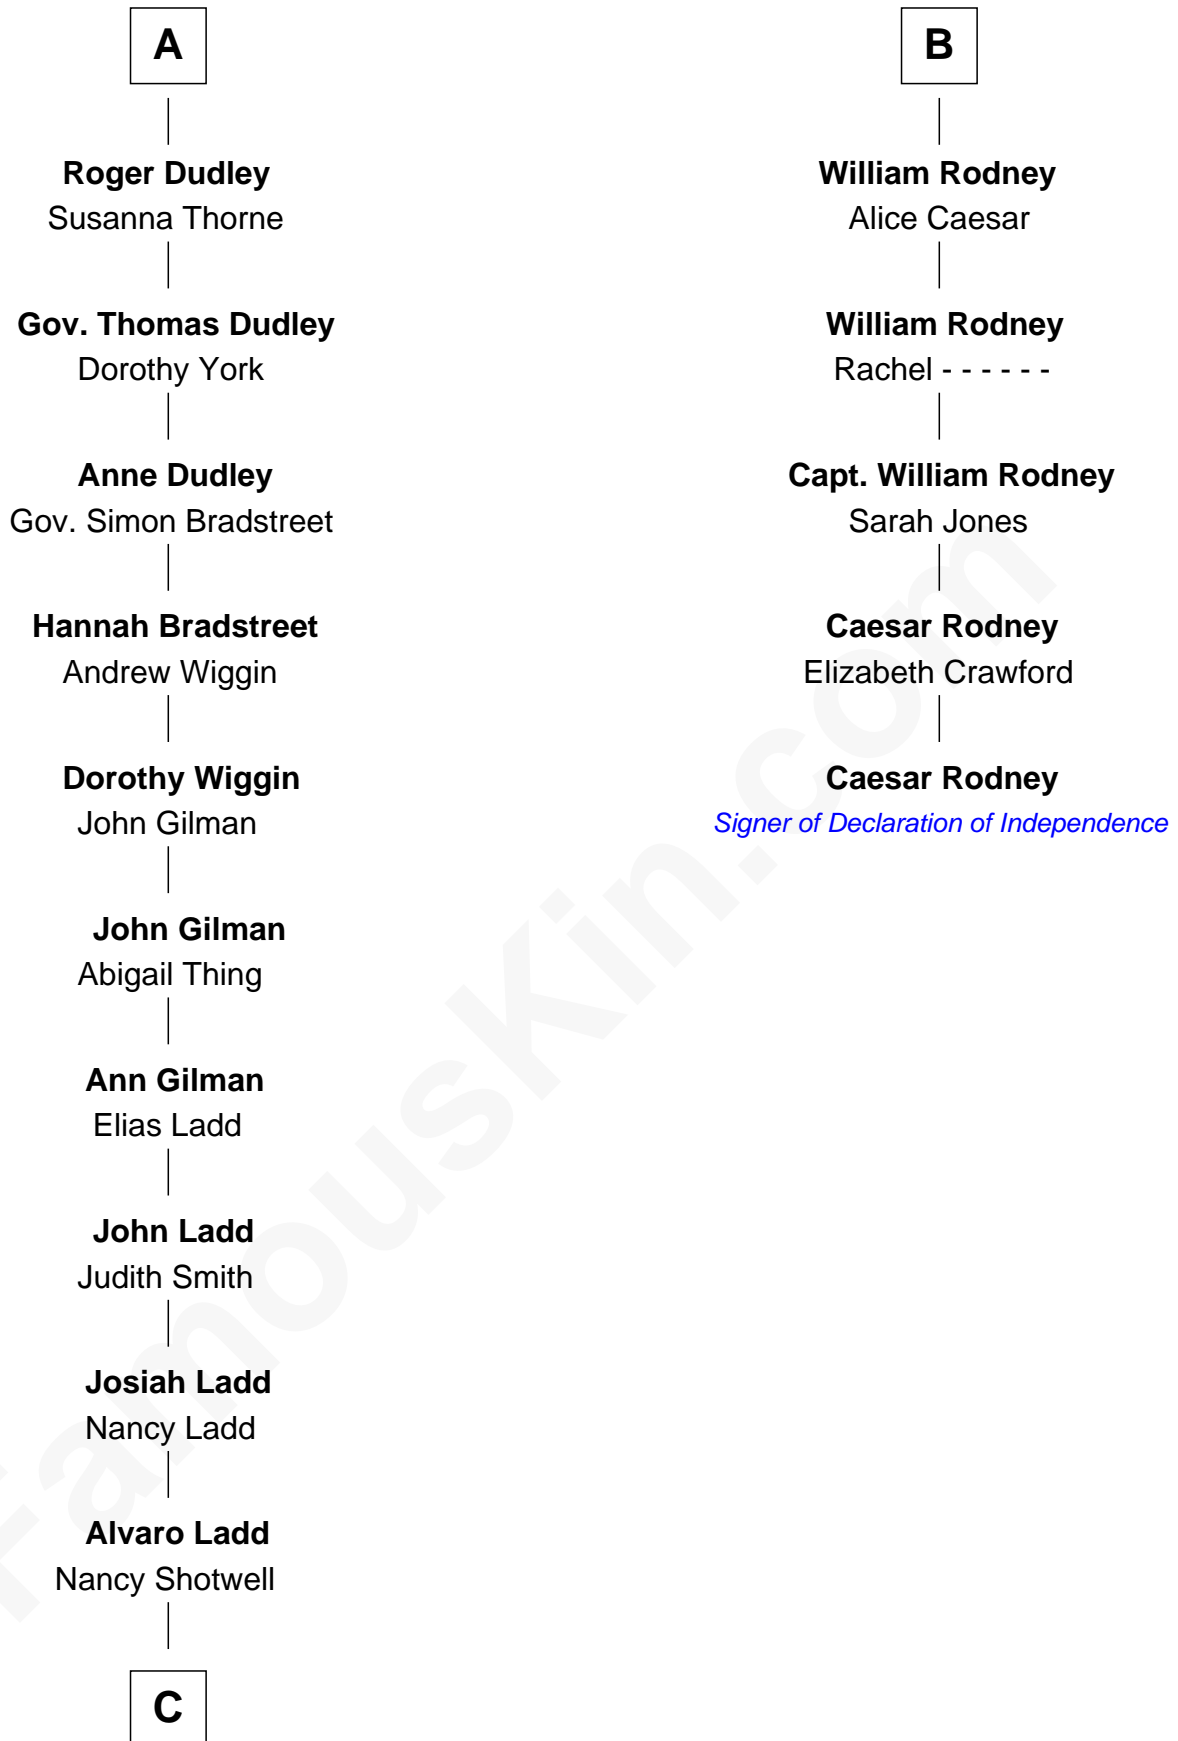

FamousKin.com Relationship Chart of

Alan Ladd
Movie Actor

11th cousin 8 times removed of

Caesar Rodney

Signer of the Declaration of Independence

Sir Philip le Despencer

Elizabeth - - - - -

Alice le Despenser

Cecily Willoughby

Sir John Sutton

Cecily Grey

Sir Henry Dudley

- - - - - Ashton

Probable

A

Sir Philip le Despencer

Elizabeth de Tibetot

Margery Despencer

Sir Roger Wentworth

Sir Philip Wentworth

Mary Clifford

Sir Henry Wentworth

Anne Say

Margery Wentworth

Sir John Seymour

Sir Henry Seymour

Barbara Morgan

Jane Seymour

Sir John Rodney

B

C

Oscar F. Ladd
Julia Henrietta Meigs