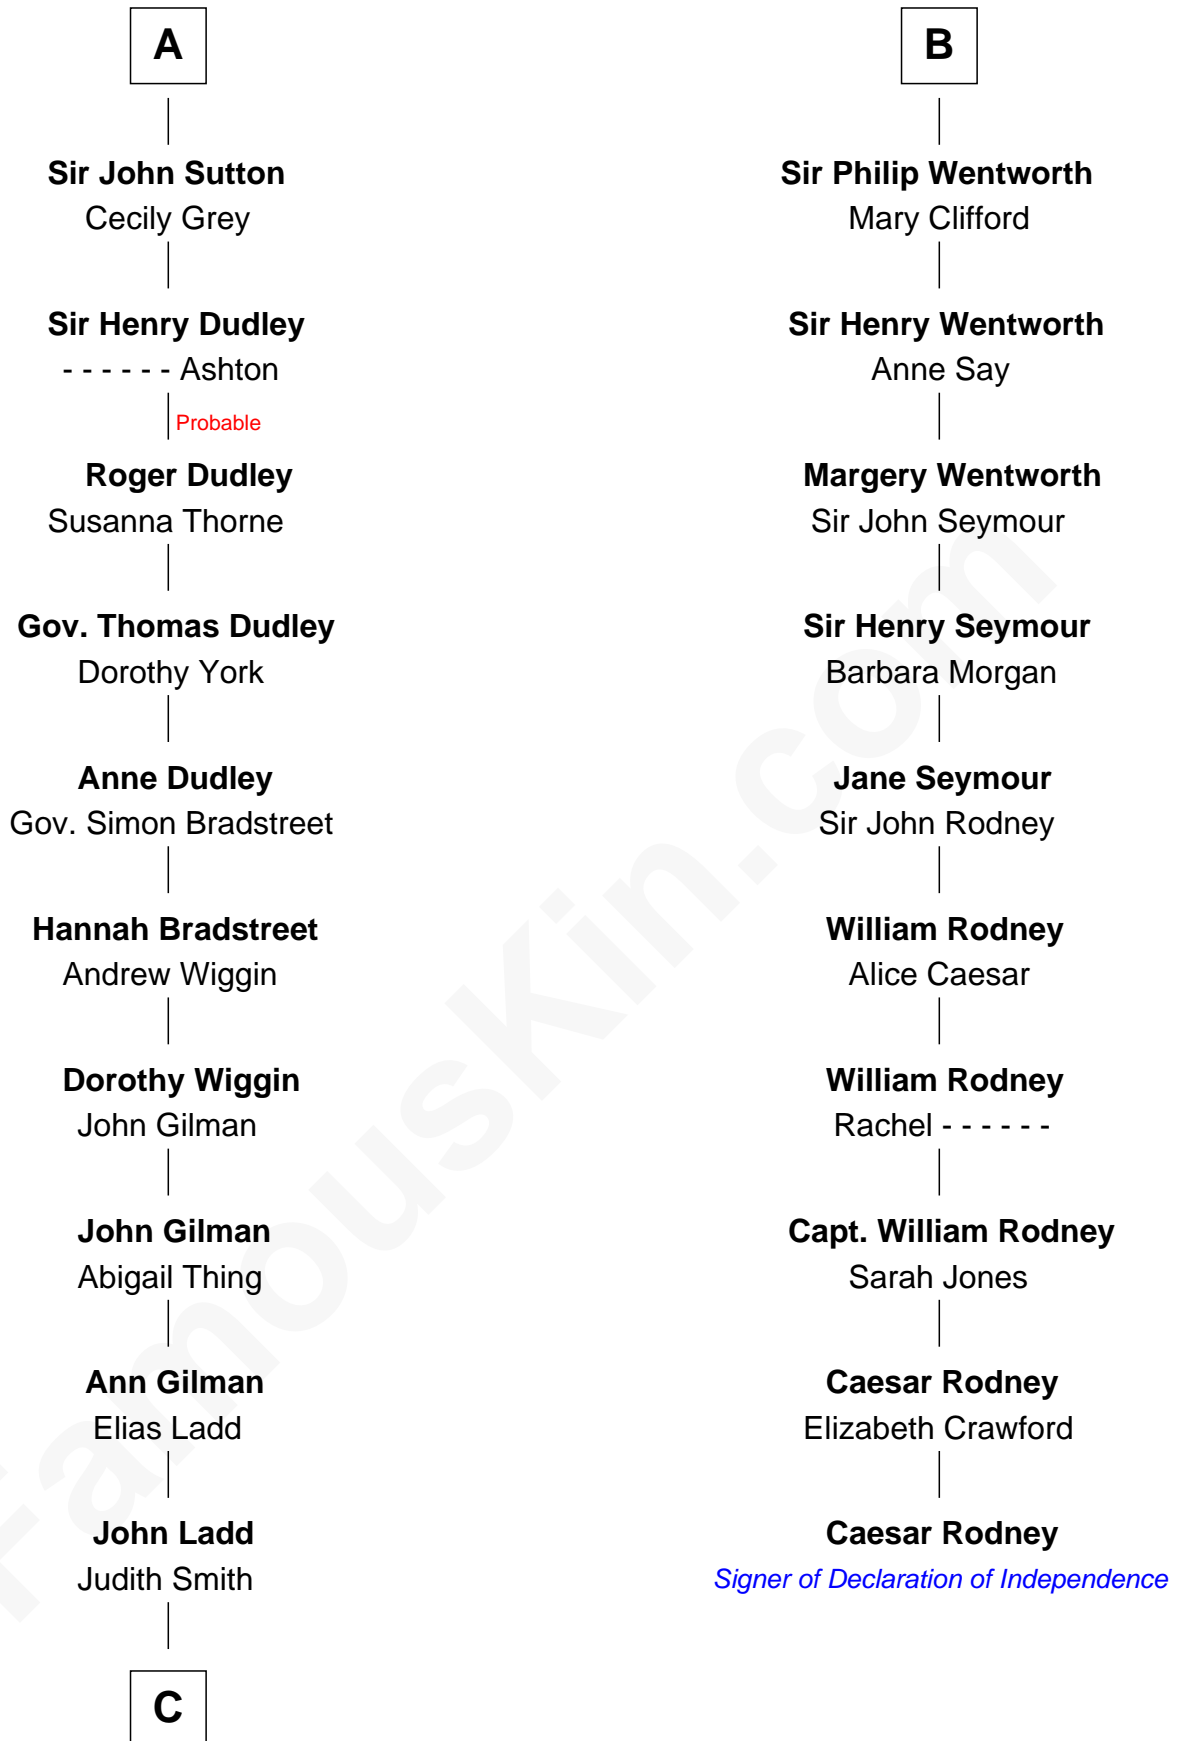

FamousKin.com Relationship Chart of

Alan Ladd
Movie Actor

16th cousin 5 times removed of

Caesar Rodney

Signer of the Declaration of Independence

Sir William de Ferrers

with wife
Margaret de Quincy

with wife
Sibyl Marshal

Sir John Berkeley
Elizabeth Betteshorne

Sir William Deincourt
Milicent la Zouche

Elizabeth Berkeley
Sir John Sutton

Margaret Deincourt
Sir Robert de Tibetot

Sir Edmund Sutton
Joyce Tiptoft

Elizabeth de Tibetot
Sir Philip le Despencer

Sir Edward Sutton
Cecily Willoughby

Margery Despencer
Sir Roger Wentworth

A

B

C

—
Josiah Ladd

Nancy Ladd

—
Alvaro Ladd