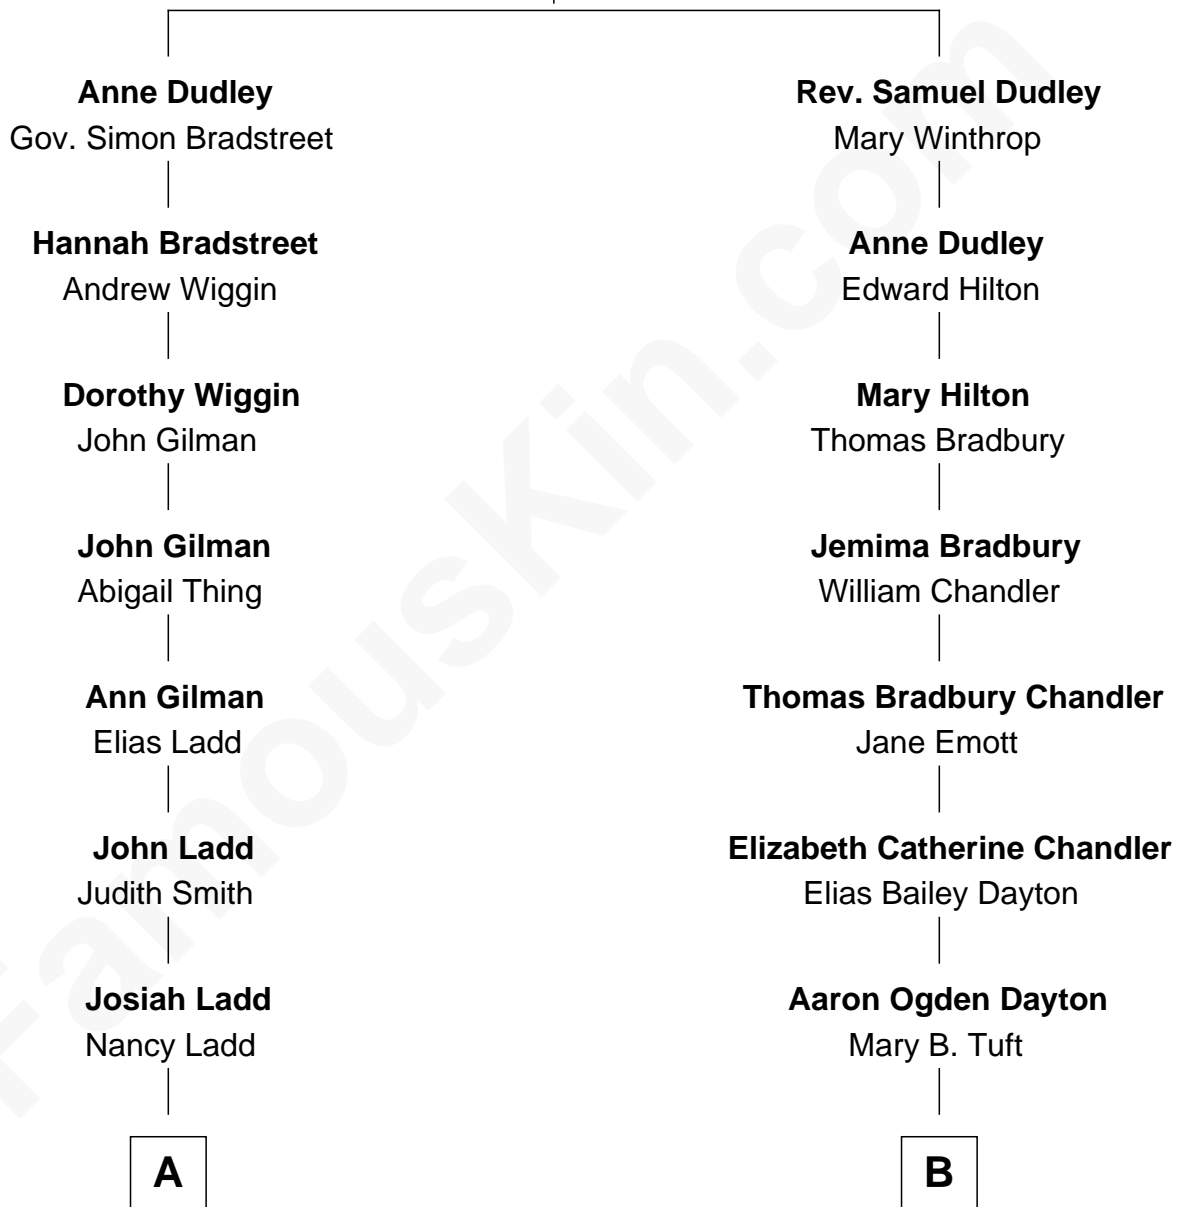

FamousKin.com Relationship Chart of

Alan Ladd
Movie Actor

10th cousin 1 time removed of

Christopher Reeve
Movie Actor

Gov. Thomas Dudley
Dorothy York

A

Alvaro Ladd
Nancy Shotwell

Oscar F. Ladd
Julia Henrietta Meigs

Alan Harwood Ladd
Selina Raleigh

Alan Ladd
Movie Actor

B

Katherine Irving Dayton
Henry Baldwin

Margaretta Willis Baldwin
Augustus Henry Reeve

Richard Henry Reeve
Anne Conrad D'Olier

Franklin D'Olier Reeve
Barbara Pitney Lamb