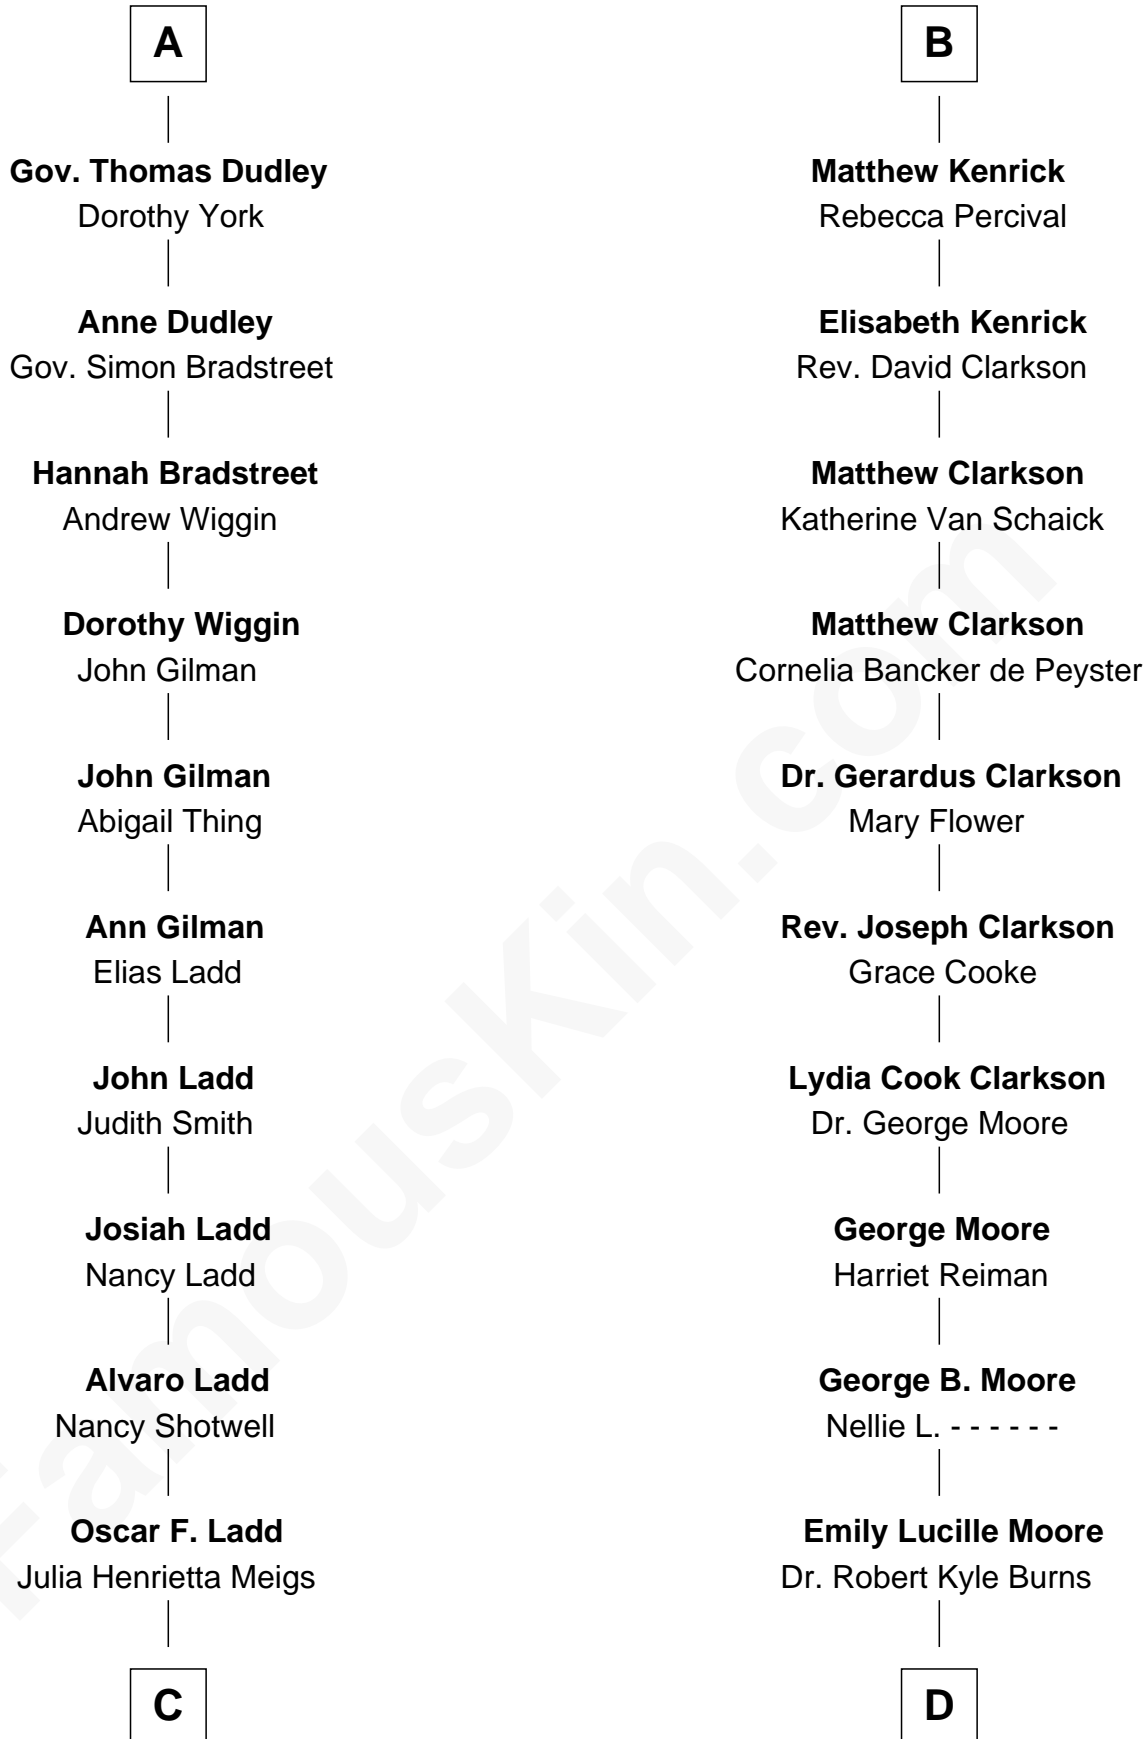

# FamousKin.com Relationship Chart of

**Alan Ladd**

*Movie Actor*

18th cousin of

**Ken Burns**

*Documentary Filmmaker*

**Sir Reynold Grey**

*with wife*  
*Margaret de Ros*

*with wife*  
*Joan Astley*

**Margaret Grey**  
Sir William Bonville

**Robert Grey**  
Eleanor Lowe

**William Bonville**  
Elizabeth Harington

**Humphrey Grey**  
Anne Fielding

**William Bonville**  
Katherine Neville

**Sir Edward Grey**  
-----

**Cecily Bonville**  
Thomas Grey

**Agnes Grey**  
Richard Mitton

**Cecily Grey**  
Sir John Sutton

**Elizabeth Mitton**  
Nicholas Grosvenor

**Sir Henry Dudley**  
----- Ashton

**Eleanor Grosvenor**  
Jasper Lodge

*Probable*

**Roger Dudley**  
Susanna Thorne

**Elizabeth Lodge**  
John Kenrick

**A**

**B**

FamousKin.com