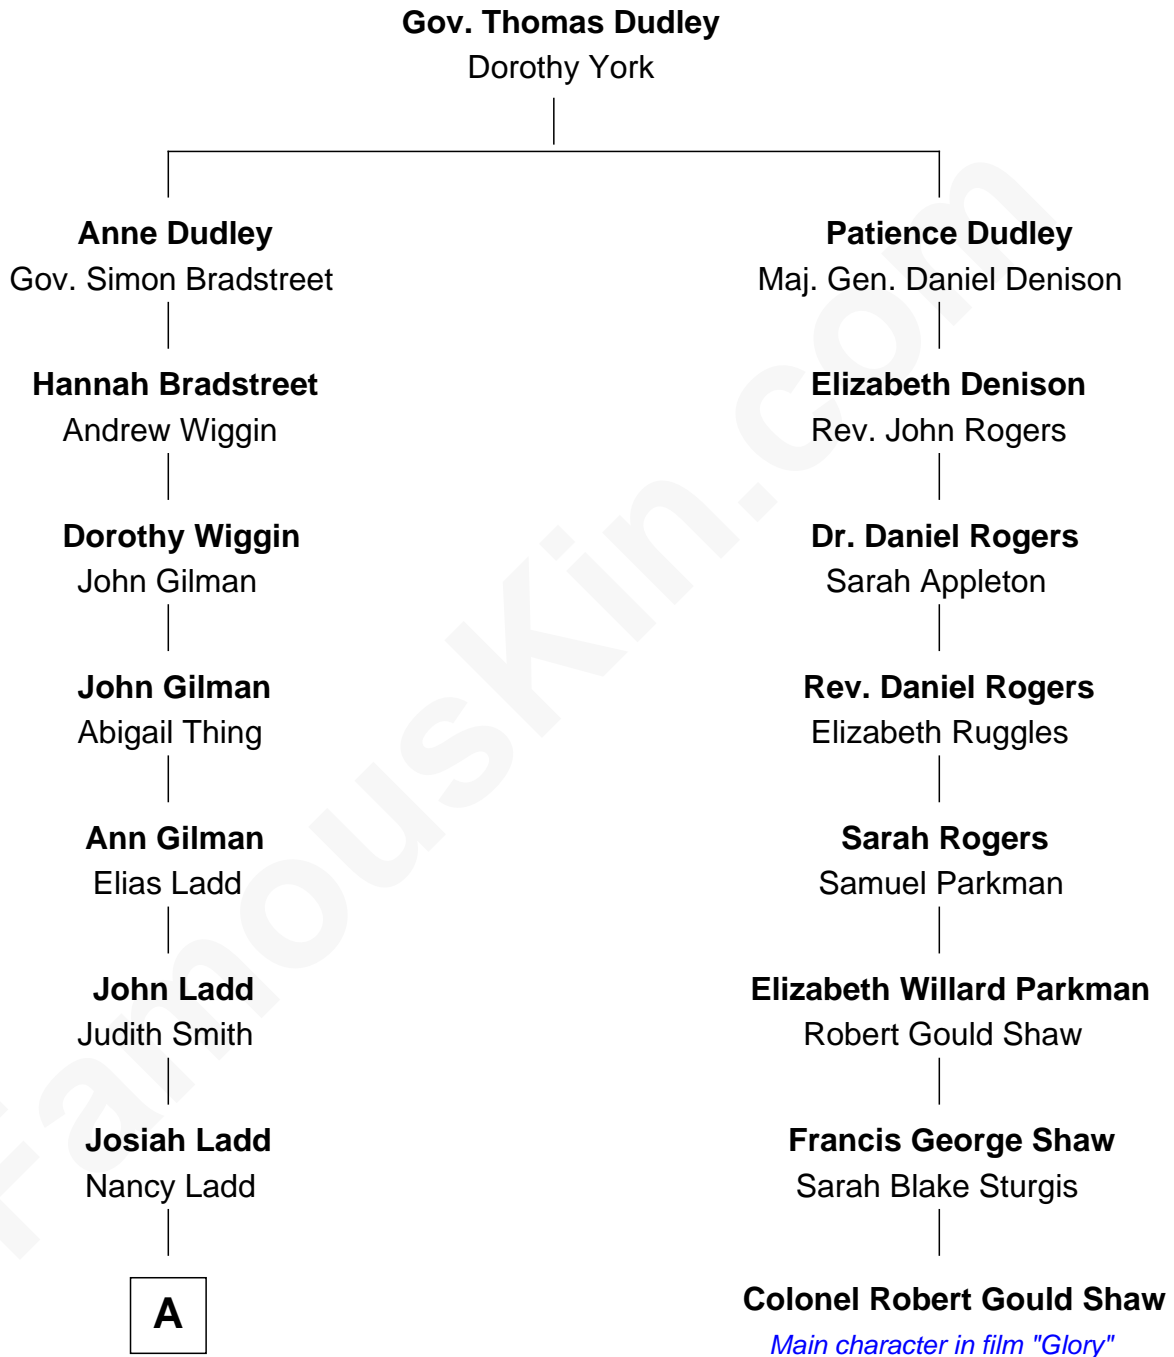

FamousKin.com Relationship Chart of

Alan Ladd
Movie Actor

7th cousin 3 times removed of

Colonel Robert Gould Shaw
U.S. Civil War leader of film "Glory" fame

A

—
Alvaro Ladd
Nancy Shotwell

—
Oscar F. Ladd
Julia Henrietta Meigs

—
Alan Harwood Ladd
Selina Raleigh

—
Alan Ladd
Movie Actor

FamousKin.com