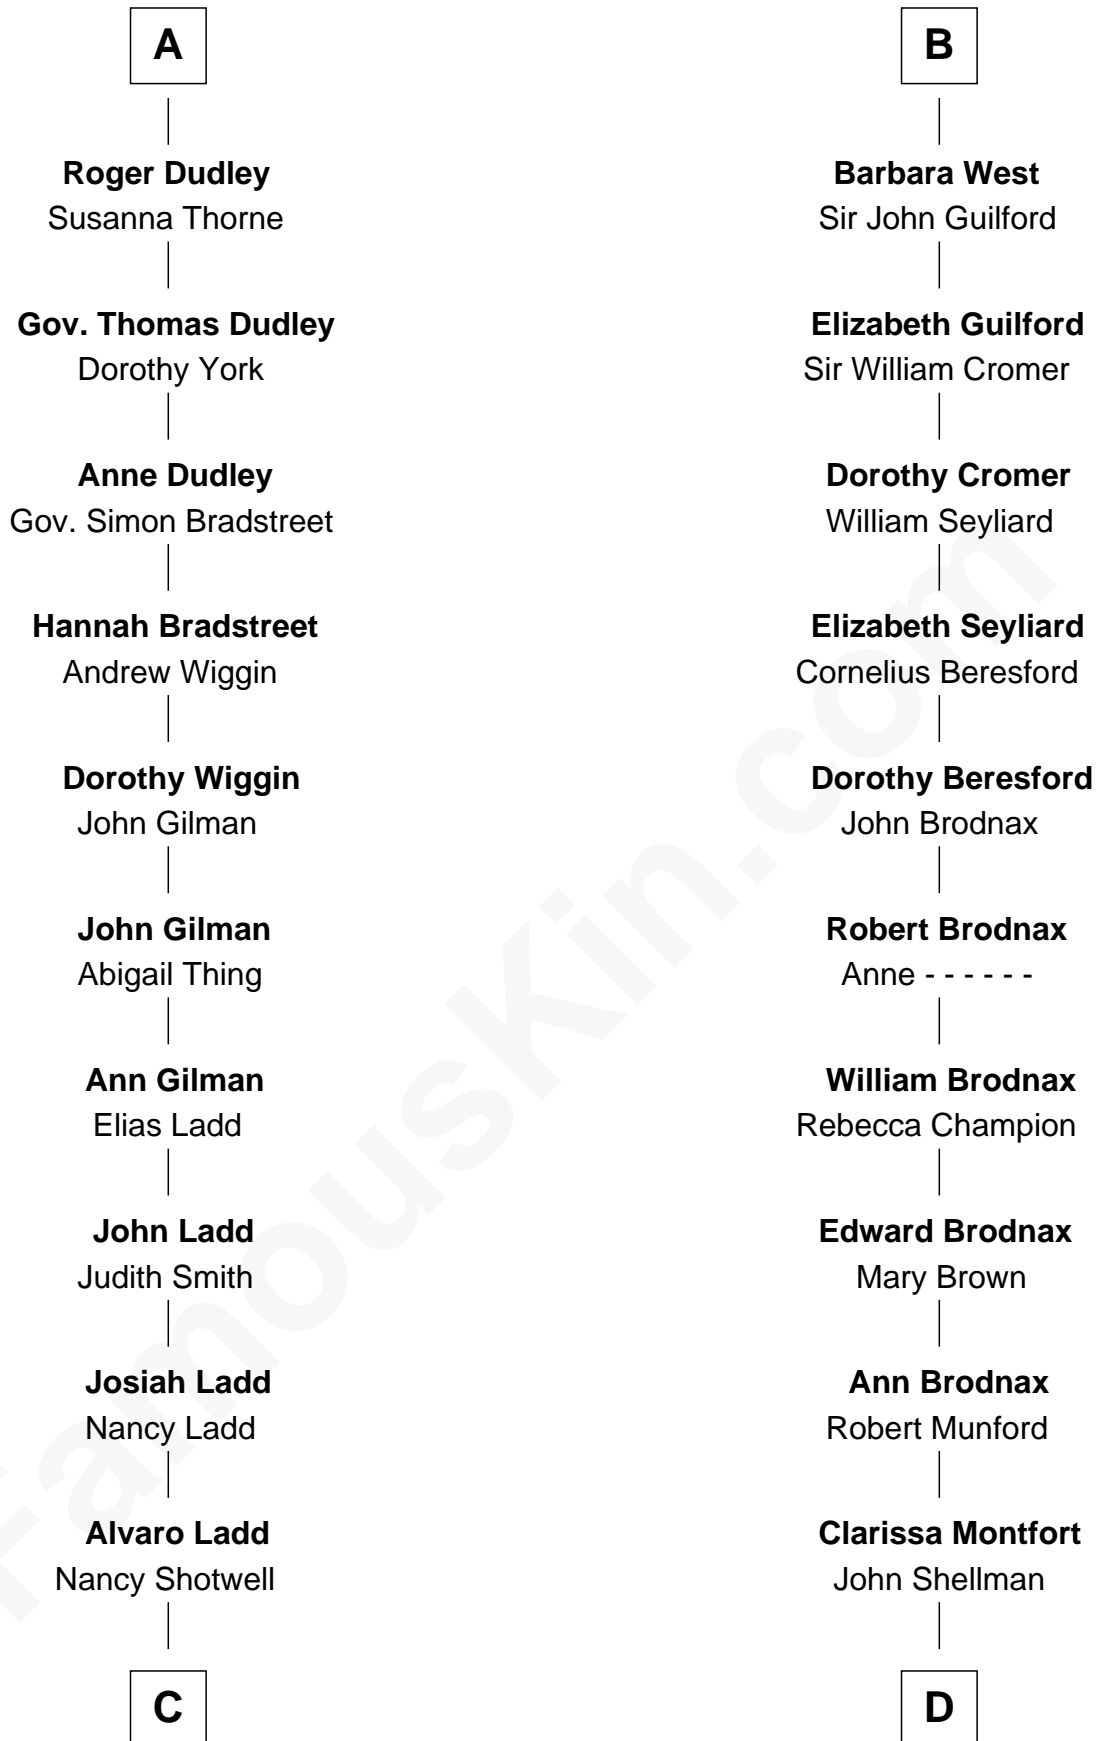

FamousKin.com Relationship Chart of

Alan Ladd
Movie Actor

19th cousin 2 times removed of

George H. W. Bush
41st U.S. President

C

Oscar F. Ladd
Julia Henrietta Meigs

Alan Harwood Ladd
Selina Raleigh

Alan Ladd
Movie Actor

D

Susan Montfort Shellman
Samuel Howard Fay

Harriet Eleanor Fay
Rev. James Smith Bush

Samuel Prescott Bush
Flora Sheldon

Prescott Sheldon Bush
Dorothy Wear Walker

George H. W. Bush
41st U.S. President